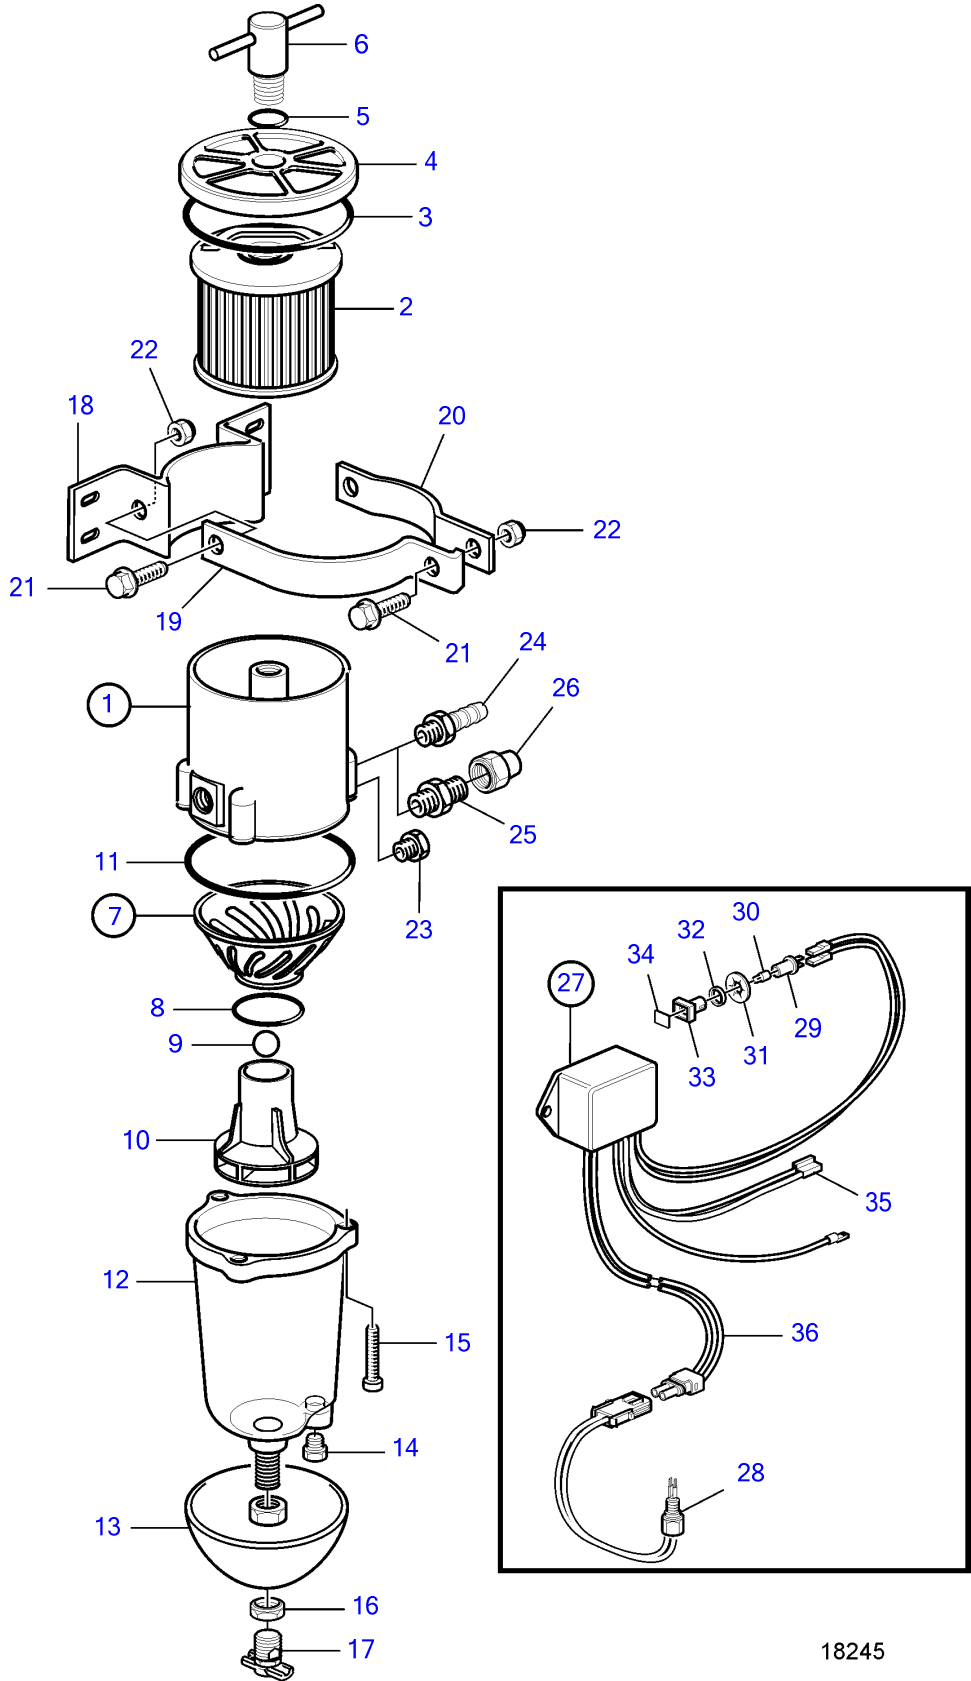

D4-180I-B, D4-180I-C, D4-180I-D, D4-180I-E, D4-210A-A, D4-210A-B, D4-210I-A, D4-210I-B, D4-225A-B, D4-225A-C, D4-225A-D, D4-225I-B, D4-225I-C, D4-225I-D, D4-260A-A, D4-260A-B, D4-260A-C, D4-260A-D, D4-260D-B, D4-260D-C, D4-260D-D, D4-260I-A, D4-260I-B, D4-260I-C, D4-260I-D, D4-300A-A, D4-300A-C, D4-300A-D, D4-300D-A, D4-300D-C, D4-300I-A, D4-300I-C, D4-300I-D, D4-225A-E, D4-225I-E, D4-260A-E, D4-260D-E, D4-260I-E, D4-300A-E, D4-300D-E, D4-300D-D, D4-300I-E

18245

D4-180I-B, D4-180I-C, D4-180I-D, D4-180I-E, D4-210A-A, D4-210A-B, D4-210I-A, D4-210I-B, D4-225A-B, D4-225A-C, D4-225A-D, D4-225I-B, D4-225I-C, D4-225I-D, D4-260A-A, D4-260A-B, D4-260A-C, D4-260A-D, D4-260D-B, D4-260D-C, D4-260D-D, D4-260I-A, D4-260I-B, D4-260I-C, D4-260I-D, D4-300A-A, D4-300A-C, D4-300A-D, D4-300D-A, D4-300D-C, D4-300I-A, D4-300I-C, D4-300I-D, D4-225A-E, D4-225I-E, D4-260A-E, D4-260D-E, D4-260I-E, D4-300A-E, D4-300D-E, D4-300D-D, D4-300I-E

REF	PART NO.	QTY	DESCRIPTION	SEE SEC.	NOTES
1	3582350	1	Fuel filter • Bulletin 50-11A	50-11A-EN	Repl by 877763 Fuel Filters / Water Separators
1	877763	1	Fuel filter •	37059	
2	861014	1	• Insert		
3	838504	1	• Gasket		
4		1	• Lock		
5	838505	1	• O-ring		
6		1	• Handle		
7	861455	1	• O-ring		
8		1	• • O-ring		
9		1	• • Ball		
10		1	• • Insert		
11	3838861	1	• • Gasket		(838502)
12	3838849	1	Bowl		
13		1	• Heat shield		
14		1	• Plug		
15	950024	4	• Cross recessed screw		
16	861459	2	• Nut		
17	(861458)	1	• Faucet		Obsolete part
18		1	• Bracket		
19		1	• Clamp		
20		1	• Clamp		
21		3	• Screw		
22		3	• Nut		
23		1	• Plug		
24	3825000	X	Hose nipple		(834781)
25	954337	X	Nipple		
26	954323	X	Fitting nut		
27	1140724	1	Level guard		(1140609)
28	3588916	1	• Alarm kit		
29	808175	1	• Lamp socket		
30	19923	1	• Bulb		12V, 2W
	182059	1	• Bulb		24V, 3W
31	967583	1	• Retainer		
32	829714	1	• Sealing ring		
33	838455	1	• Retainer		
34	872591	1	• Symbol strip		
35		X	• cables and terminals	1963	
36	881774	1	Wiring harness		