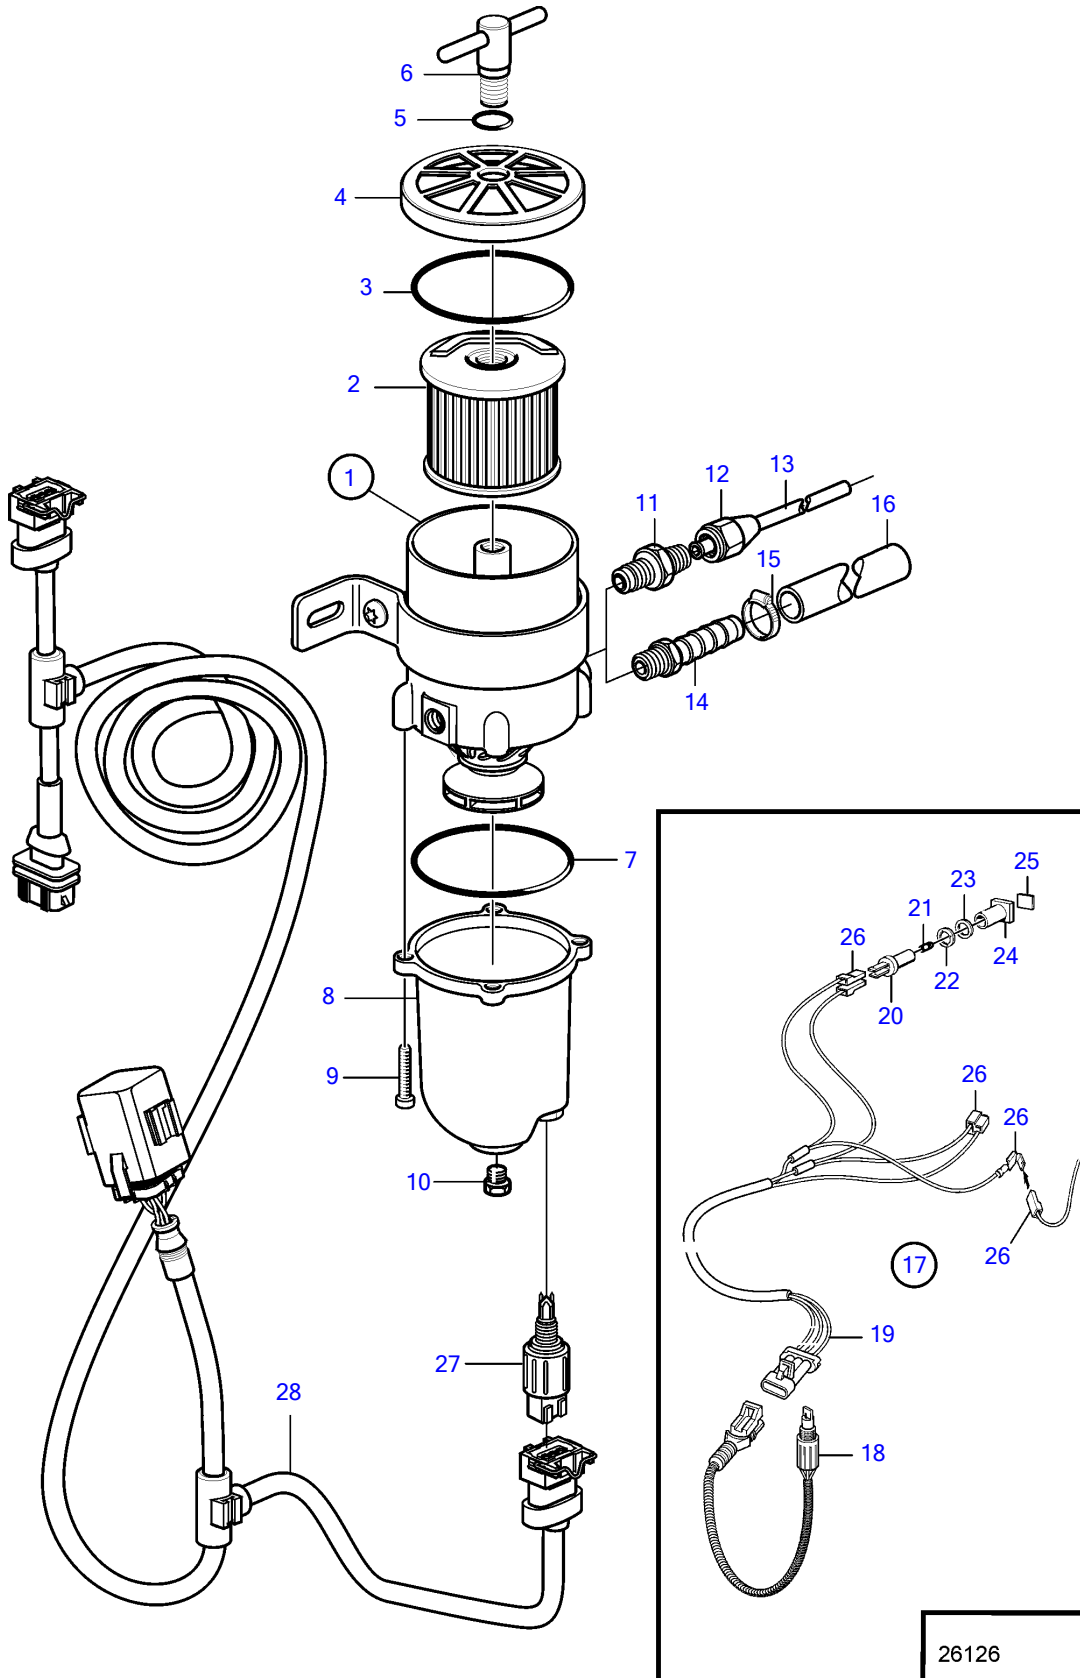

D4-180I-B, D4-180I-C, D4-180I-D, D4-180I-E, D4-210A-A, D4-210A-B, D4-210I-A, D4-210I-B, D4-225A-B, D4-225A-C, D4-225A-D, D4-225I-B, D4-225I-C, D4-225I-D, D4-260A-A, D4-260A-B, D4-260A-C, D4-260A-D, D4-260D-B, D4-260D-C, D4-260D-D, D4-260I-A, D4-260I-B, D4-260I-C, D4-260I-D, D4-300A-A, D4-300A-C, D4-300A-D, D4-300D-A, D4-300D-C, D4-300I-A, D4-300I-C, D4-300I-D, D4-225A-E, D4-225I-E, D4-260A-E, D4-260D-E, D4-260I-E, D4-300A-E, D4-300D-E, D4-300D-D, D4-300I-E

REF	PART NO.	QTY	DESCRIPTION	SEE SEC.	NOTES
1	877763	1	Fuel filter		
2	1147147	1	• Fuel filter insert		2 mikron
	861014	1	• Insert		10 mikron
	3581760	1	• Insert		30 mikron
3	838504	1	• Gasket		
4		1	• Lock		
5	838505	1	• O-ring		
6		1	• Handle		
7	3838861	1	• Gasket		
8	3838849	1	• Bowl		
9	950024	4	• Cross recessed screw		
10	952075	1	• Plug		
11	954337	2	Nipple		
12	954323	2	Fitting nut		
13	1140062	2	Copper tube		
14	3825000	2	Hose nipple		
15	961664	2	Hose clamp		
16	861057	X	Fuel hose		3/8"
			• Bulletin P-23-4-4	P-23-4-4-EN	Fuel Hose P/N 861057
17	1140724	1	Level guard		
18	3588916	1	• Alarm kit		
19	881774	1	• Wiring harness		
20	808175	1	• Lamp socket		
21	19923	1	• Bulb		12V, 2W
	182059	1	• Bulb		24V, 3W
22	967583	1	• Retainer		
23	829714	1	• Sealing ring		
24	838455	1	• Retainer		
25	872591	1	• Symbol strip		
26		X	• cables and terminals	1963	
27	21614395	1	Sensor		Alternative
28	21432601	1	Wiring harness		Alternative