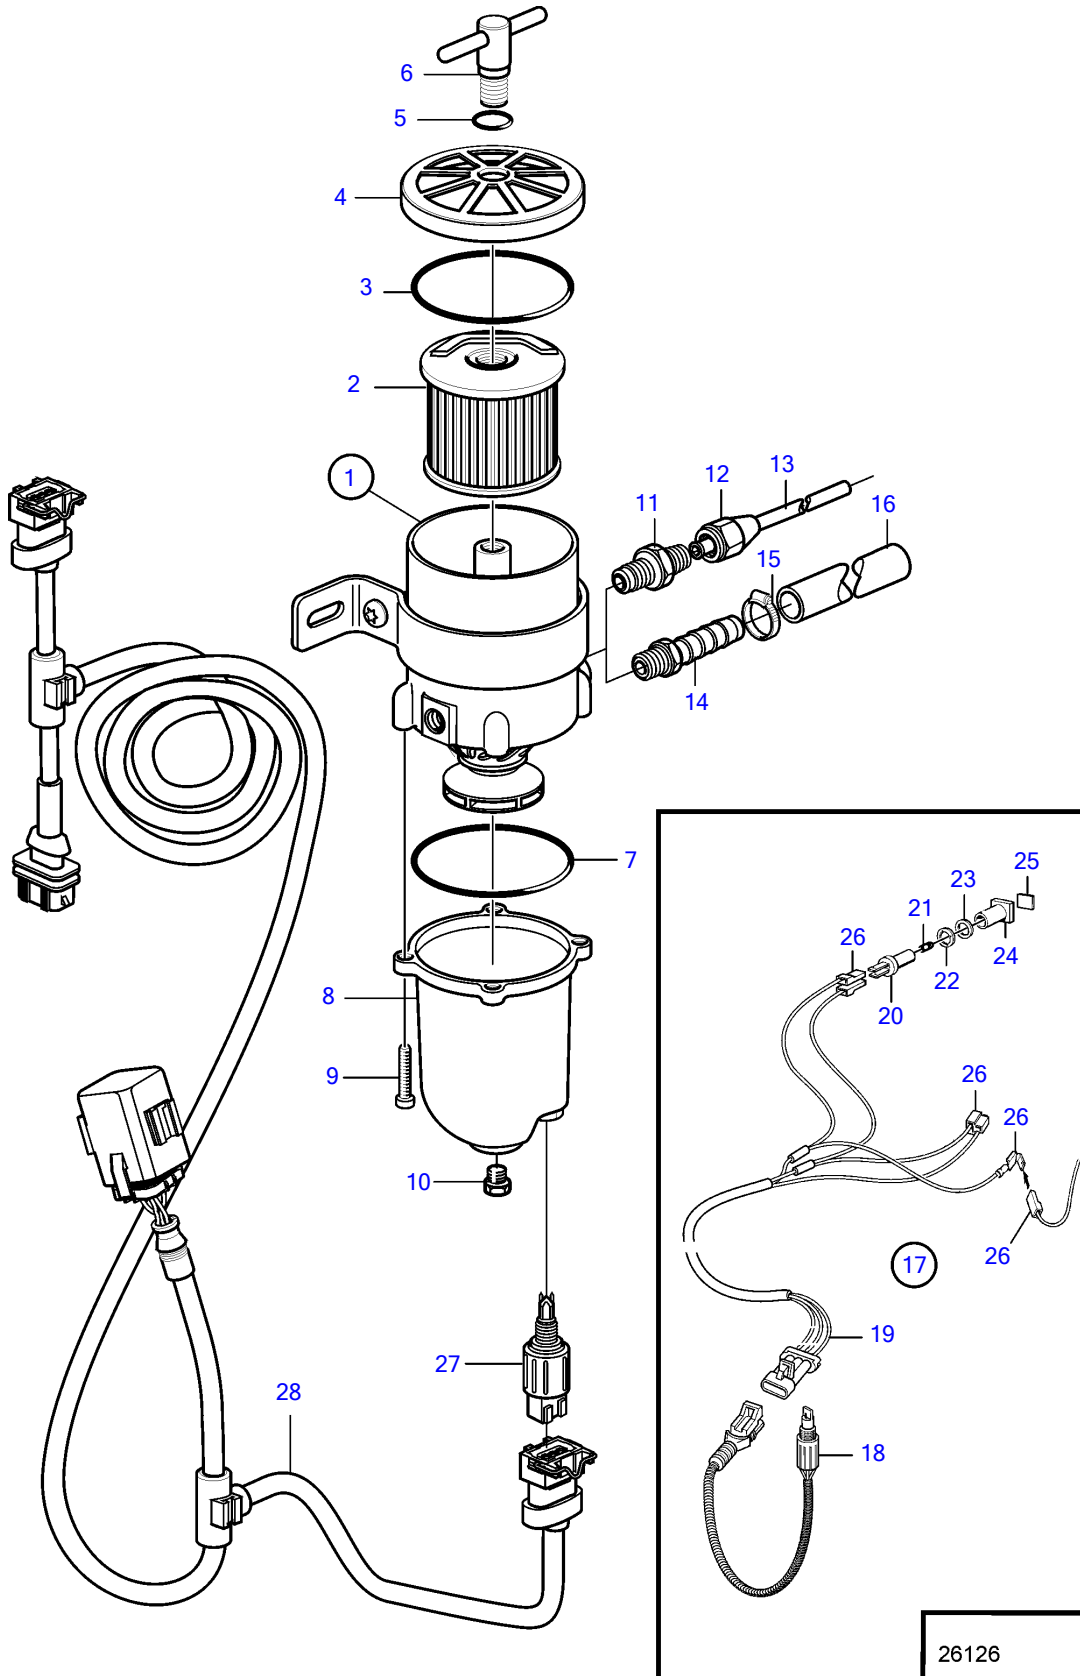

D4-180I-B, D4-180I-C, D4-180I-D, D4-180I-E, D4-210A-A, D4-210A-B, D4-210I-A, D4-210I-B, D4-225A-B, D4-225A-C, D4-225A-D, D4-225I-B, D4-225I-C, D4-225I-D, D4-260A-A, D4-260A-B, D4-260A-C, D4-260A-D, D4-260D-B, D4-260D-C, D4-260D-D, D4-260I-A, D4-260I-B, D4-260I-C, D4-260I-D, D4-300A-A, D4-300A-C, D4-300A-D, D4-300D-A, D4-300D-C, D4-300I-A, D4-300I-C, D4-300I-D, D4-225A-E, D4-225I-E, D4-260A-E, D4-260D-E, D4-260I-E, D4-300A-E, D4-300D-E, D4-300D-D, D4-300I-E

REF	PART NO.	QTY	DESCRIPTION	SEE SEC.	NOTES
1	877763	1	Fuel filter		
2	1147147	1	• Fuel filter insert		2 mikron
	861014	1	• Insert		10 mikron
	3581760	1	• Insert		30 mikron
3	838504	1	• Gasket		
4		1	• Lock		
5	838505	1	• O-ring		
6		1	• Handle		
7	3838861	1	• Gasket		
8	3838849	1	• Bowl		
9	950024	4	• Cross recessed screw		
10	952075	1	• Plug		
11	954337	2	Nipple		
12	954323	2	Fitting nut		
13	1140062	2	Copper tube		
14	3825000	2	Hose nipple		
15	961664	2	Hose clamp		
16	861057	X	Fuel hose		3/8"
			• Bulletin P-23-4-4	P-23-4-4-EN	Fuel Hose P/N 861057
17	1140724	1	Level guard		
18	3588916	1	• Alarm kit		
19	881774	1	• Wiring harness		
20	808175	1	• Lamp socket		
21	19923	1	• Bulb		12V, 2W
	182059	1	• Bulb		24V, 3W
22	967583	1	• Retainer		
23	829714	1	• Sealing ring		
24	838455	1	• Retainer		
25	872591	1	• Symbol strip		
26		X	• cables and terminals	1963	
27	21614395	1	Sensor		Alternative
28	21432601	1	Wiring harness		Alternative