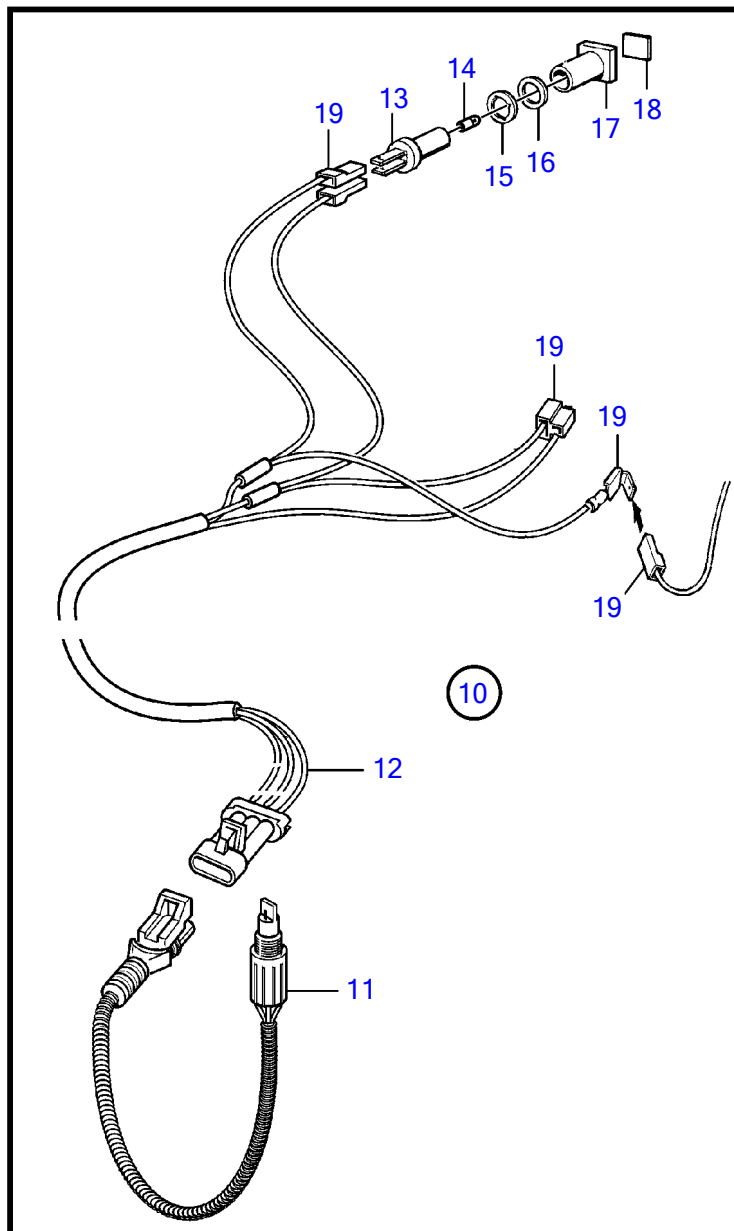

D4-180I-B, D4-180I-C, D4-180I-D, D4-180I-E, D4-210A-A, D4-210A-B, D4-210I-A, D4-210I-B, D4-225A-B, D4-225A-C, D4-225A-D, D4-225I-B, D4-225I-C, D4-225I-D, D4-260A-A, D4-260A-B, D4-260A-C, D4-260A-D, D4-260D-B, D4-260D-C, D4-260D-D, D4-260I-A, D4-260I-B, D4-260I-C, D4-260I-D, D4-300A-A, D4-300A-C, D4-300A-D, D4-300D-A, D4-300D-C, D4-300I-A, D4-300I-C, D4-300I-D, D4-225A-E, D4-225I-E, D4-260A-E, D4-260D-E, D4-260I-E, D4-300A-E, D4-300D-E, D4-300D-D, D4-300I-E

REF	PART NO.	QTY	DESCRIPTION	SEE SEC.	NOTES
1	877762	1	Fuel filter		
2	861014	1	• Insert		
3	838504	1	• Gasket		
4		1	• Strainer		
5	838506	1	• O-ring		
6		1	• Handle		
7	3838861	1	• Gasket		
8	3838848	1	• Bowl		
9	950024	4	• Cross recessed screw		
10	1140724	1	Level guard		
11	3588916	1	• Alarm kit		
12	881774	1	• Wiring harness		
13	808175	1	• Lamp socket		
14	19923	1	• Bulb		12V, 2W
	182059	1	• Bulb		24V, 3W
15	967583	1	• Retainer		
16	829714	1	• Sealing ring		
17	838455	1	• Retainer		
18	872591	1	• Symbol strip		
19		X	• cables and terminals	1963	