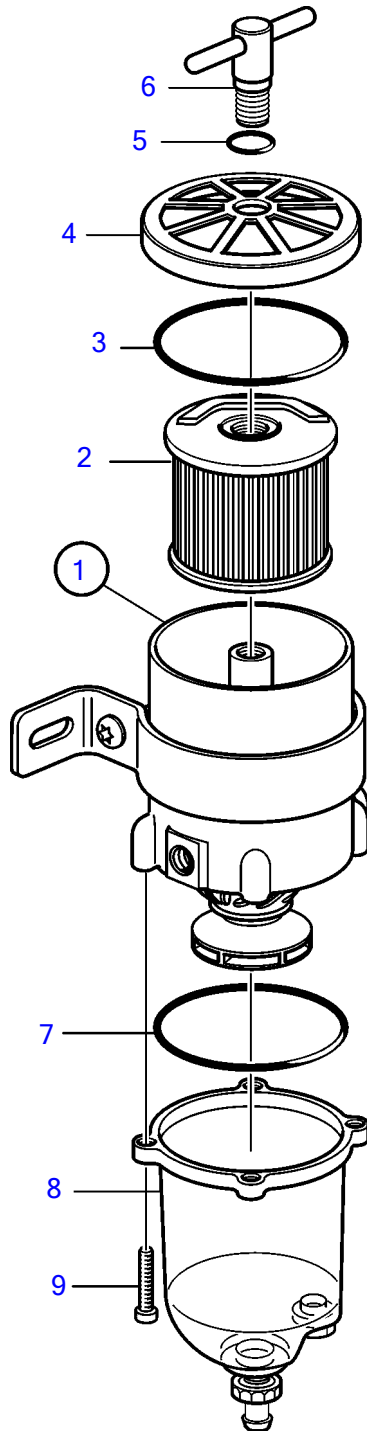

D4-180I-B, D4-180I-C, D4-180I-D, D4-180I-E, D4-210A-A, D4-210A-B, D4-210I-A, D4-210I-B, D4-225A-B, D4-225A-C, D4-225A-D, D4-225I-B, D4-225I-C, D4-225I-D, D4-260A-A, D4-260A-B, D4-260A-C, D4-260A-D, D4-260D-B, D4-260D-C, D4-260D-D, D4-260I-A, D4-260I-B, D4-260I-C, D4-260I-D, D4-300A-A, D4-300A-C, D4-300A-D, D4-300D-A, D4-300D-C, D4-300I-A, D4-300I-C, D4-300I-D, D4-225A-E, D4-225I-E, D4-260A-E, D4-260D-E, D4-260I-E, D4-300A-E, D4-300D-E, D4-300D-D, D4-300I-E

REF	PART NO.	QTY	DESCRIPTION	SEE SEC.	NOTES
1	877762	1	Fuel filter		
2	861014	1	• Insert		
3	838504	1	• Gasket		
4		1	• Strainer		
5	838506	1	• O-ring		
6		1	• Handle		
7	3838861	1	• Gasket		
8	3838848	1	• Bowl		
9	950024	4	• Cross recessed screw		
10	1140724	1	Level guard		
11	3588916	1	• Alarm kit		
12	881774	1	• Wiring harness		
13	808175	1	• Lamp socket		
14	19923	1	• Bulb		12V, 2W
	182059	1	• Bulb		24V, 3W
15	967583	1	• Retainer		
16	829714	1	• Sealing ring		
17	838455	1	• Retainer		
18	872591	1	• Symbol strip		
19		X	• cables and terminals	1963	