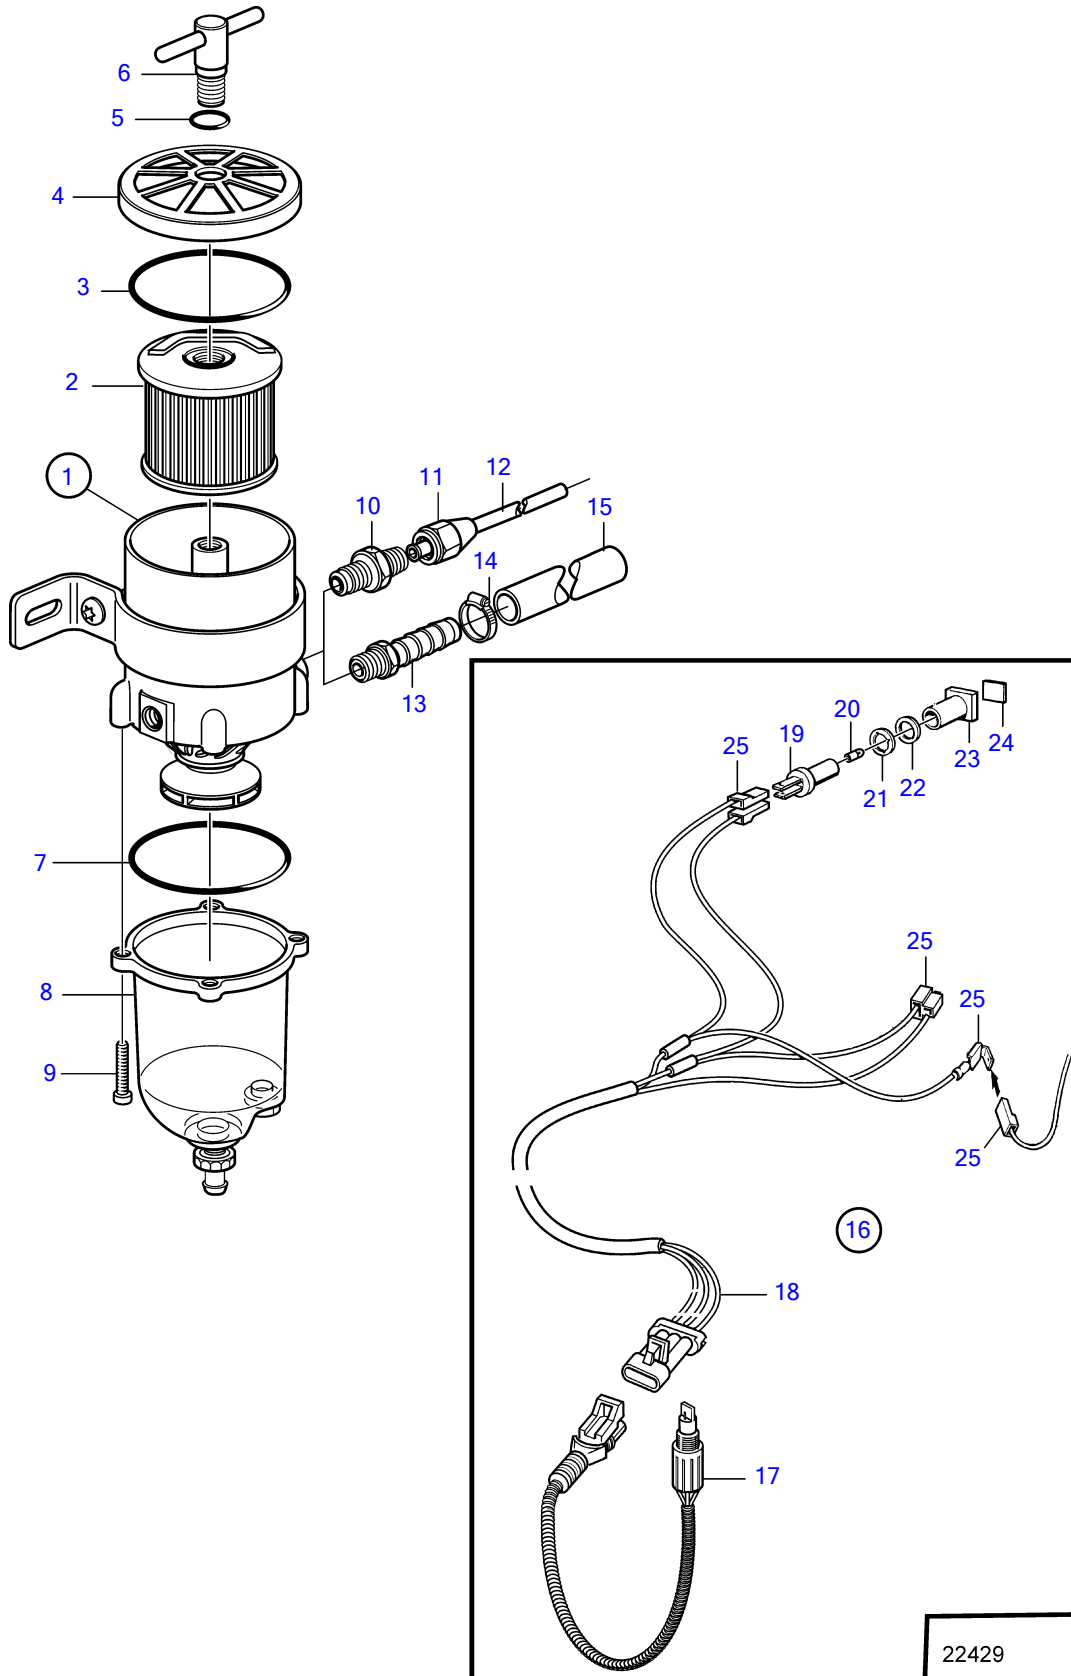

D4-180I-B, D4-180I-C, D4-180I-D, D4-180I-E, D4-210A-A, D4-210A-B, D4-210I-A, D4-210I-B, D4-225A-B, D4-225A-C, D4-225A-D, D4-225I-B, D4-225I-C, D4-225I-D, D4-260A-A, D4-260A-B, D4-260A-C, D4-260A-D, D4-260D-B, D4-260D-C, D4-260D-D, D4-260I-A, D4-260I-B, D4-260I-C, D4-260I-D, D4-300A-A, D4-300A-C, D4-300A-D, D4-300D-A, D4-300D-C, D4-300I-A, D4-300I-C, D4-300I-D, D4-225A-E, D4-225I-E, D4-260A-E, D4-260D-E, D4-260I-E, D4-300A-E, D4-300D-E, D4-300D-D, D4-300I-E

REF	PART NO.	QTY	DESCRIPTION	SEE SEC.	NOTES
1	877762	1	Fuel filter		(861143)
2	1147147	1	• Fuel filter insert		2 mikron
	861014	1	• Insert		10 mikron
	3581760	1	• Insert		30 mikron
3	838504	1	• Gasket		
4		1	• Lock		
5	838505	1	• O-ring		
6		1	• Handle		
7	3838861	1	• Gasket		
8	3838848	1	• Bowl		
9	950024	4	• Cross recessed screw		
10	954337	2	Nipple		
11	954323	2	Fitting nut		
12	1140062	2	Copper tube		
13	3825000	2	Hose nipple		
14	961664	2	Hose clamp		
15	861057	X	Fuel hose		3/8"
			• Bulletin P-23-4-4	P-23-4-4-EN	Fuel Hose P/N 861057
16	1140724	1	Level guard		
17	3588916	1	• Alarm kit		
18	881774	1	• Wiring harness		
19	808175	1	• Lamp socket		
20	19923	1	• Bulb		12V, 2W
	182059	1	• Bulb		24V, 3W
21	967583	1	• Retainer		
22	829714	1	• Sealing ring		
23	838455	1	• Retainer		
24	872591	1	• Symbol strip		
25		X	• cables and terminals	1963	