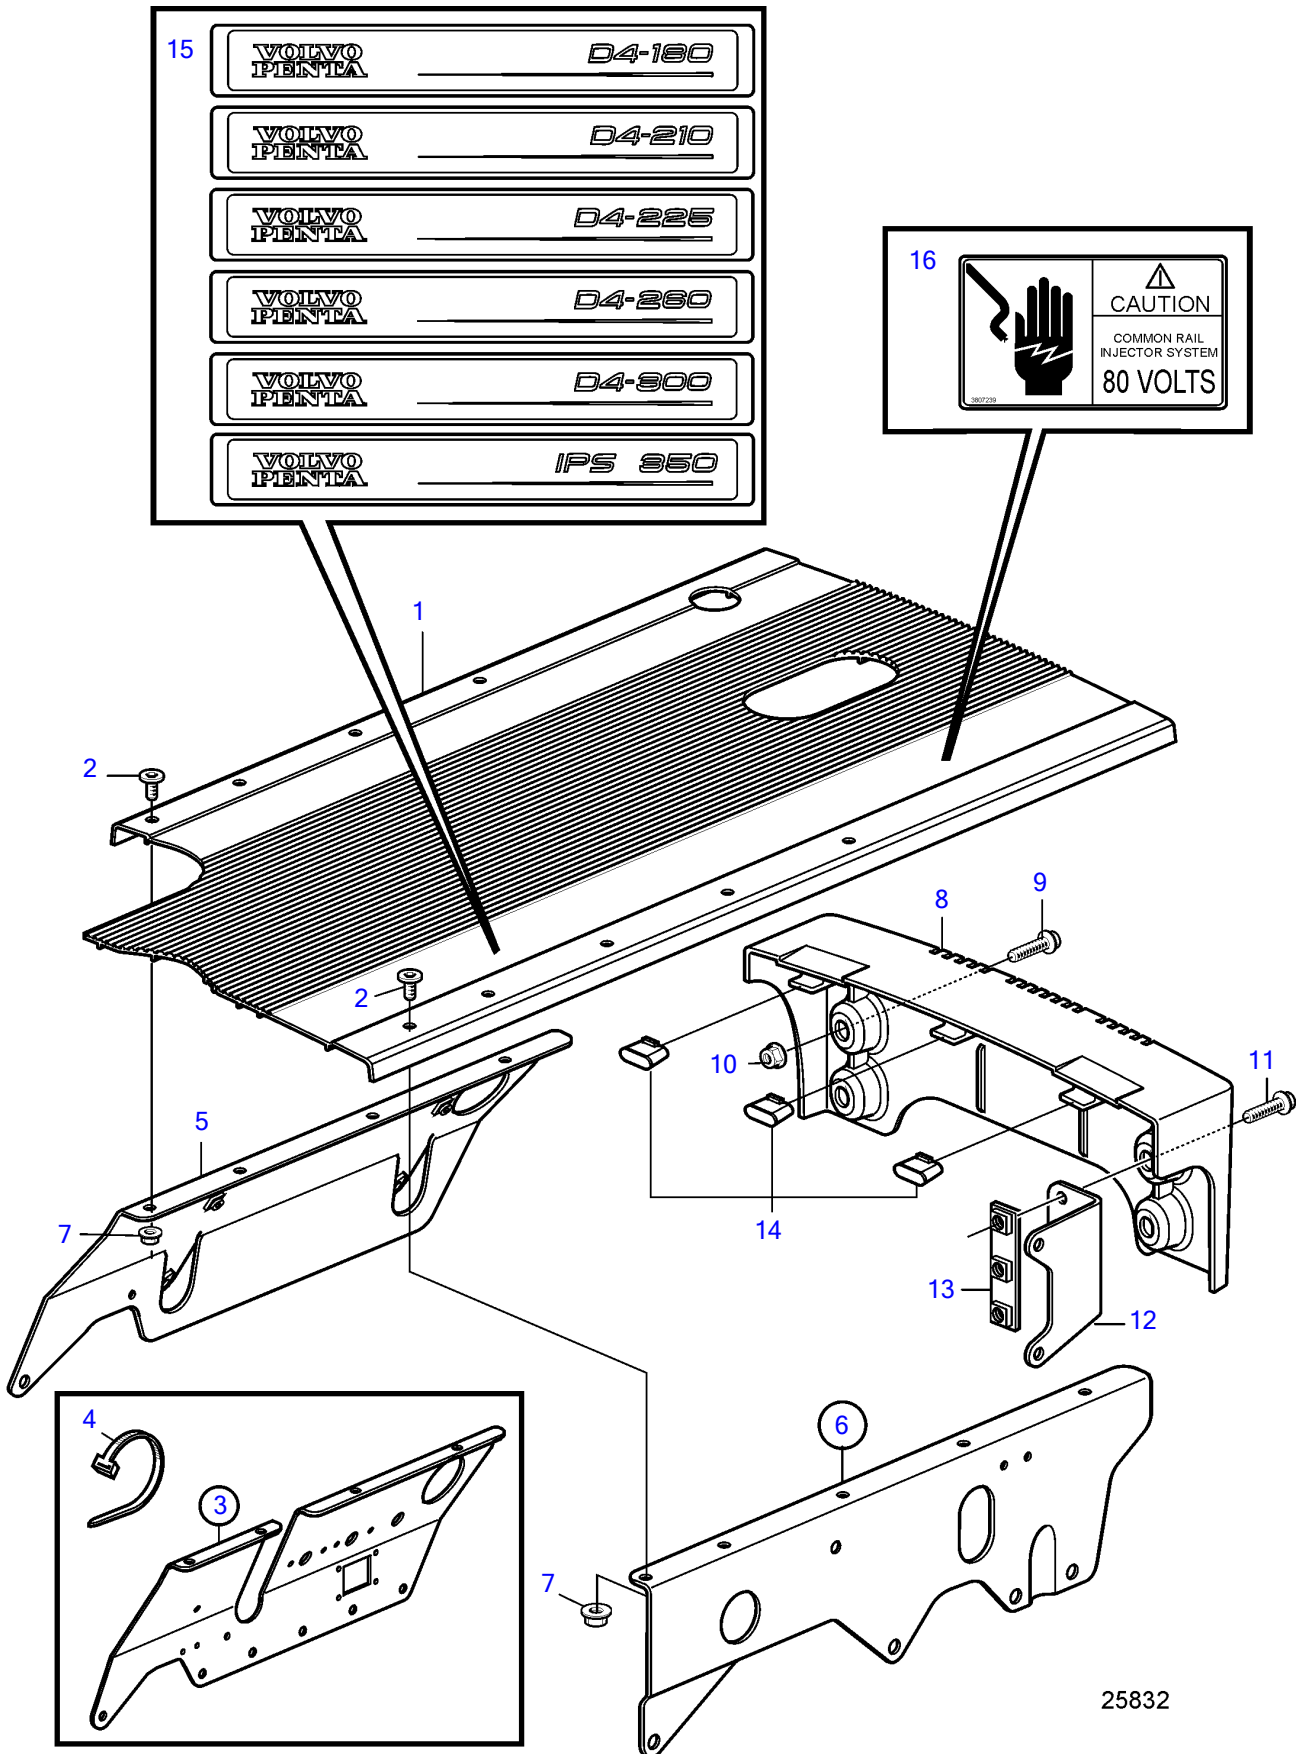

D4-180I-B, D4-210A-A, D4-210A-B, D4-210I-A, D4-210I-B, D4-225A-B, D4-225I-B, D4-260A-A, D4-260A-B, D4-260D-B, D4-260I-A, D4-260I-B, D4-300A-A, D4-300D-A, D4-300I-A

25832

D4-180I-B, D4-210A-A, D4-210A-B, D4-210I-A, D4-210I-B, D4-225A-B, D4-225I-B, D4-260A-A, D4-260A-B, D4-260D-B, D4-260I-A, D4-260I-B, D4-300A-A, D4-300D-A, D4-300I-A

REF	PART NO.	QTY	DESCRIPTION	NOTES
1	889862	1	Protecting cover	
2	971319	9	6 point socket screw	
3	3841270	1	Side support	S.B, SN-2004033780
4	948211	2	• Cable tie	
5	21475793	1	Support	S.B, SN2004033781-P, (3808771)
6	3847311	1	Support	
7		6	• Weld nut	
8	3588528	1	Protecting cover	(3584089)
9	946173	2	Flange screw	
10	945408	2	Flange nut	
11	946671	2	Flange screw	
12	3586068	1	Bracket	
13	(3586070)	1	• Nut retainer	Obsolete part
14	3584091	3	Support	
15	3584215	1	Decal	D4-180
	3584161	1	Decal	D4-210
	3818691	1	Decal	D4-225
	3584216	1	Decal	D4-260
	3885340	1	Decal	D4-300
	3885110	1	Decal	IPS 350
16	3807239	1	Decal	