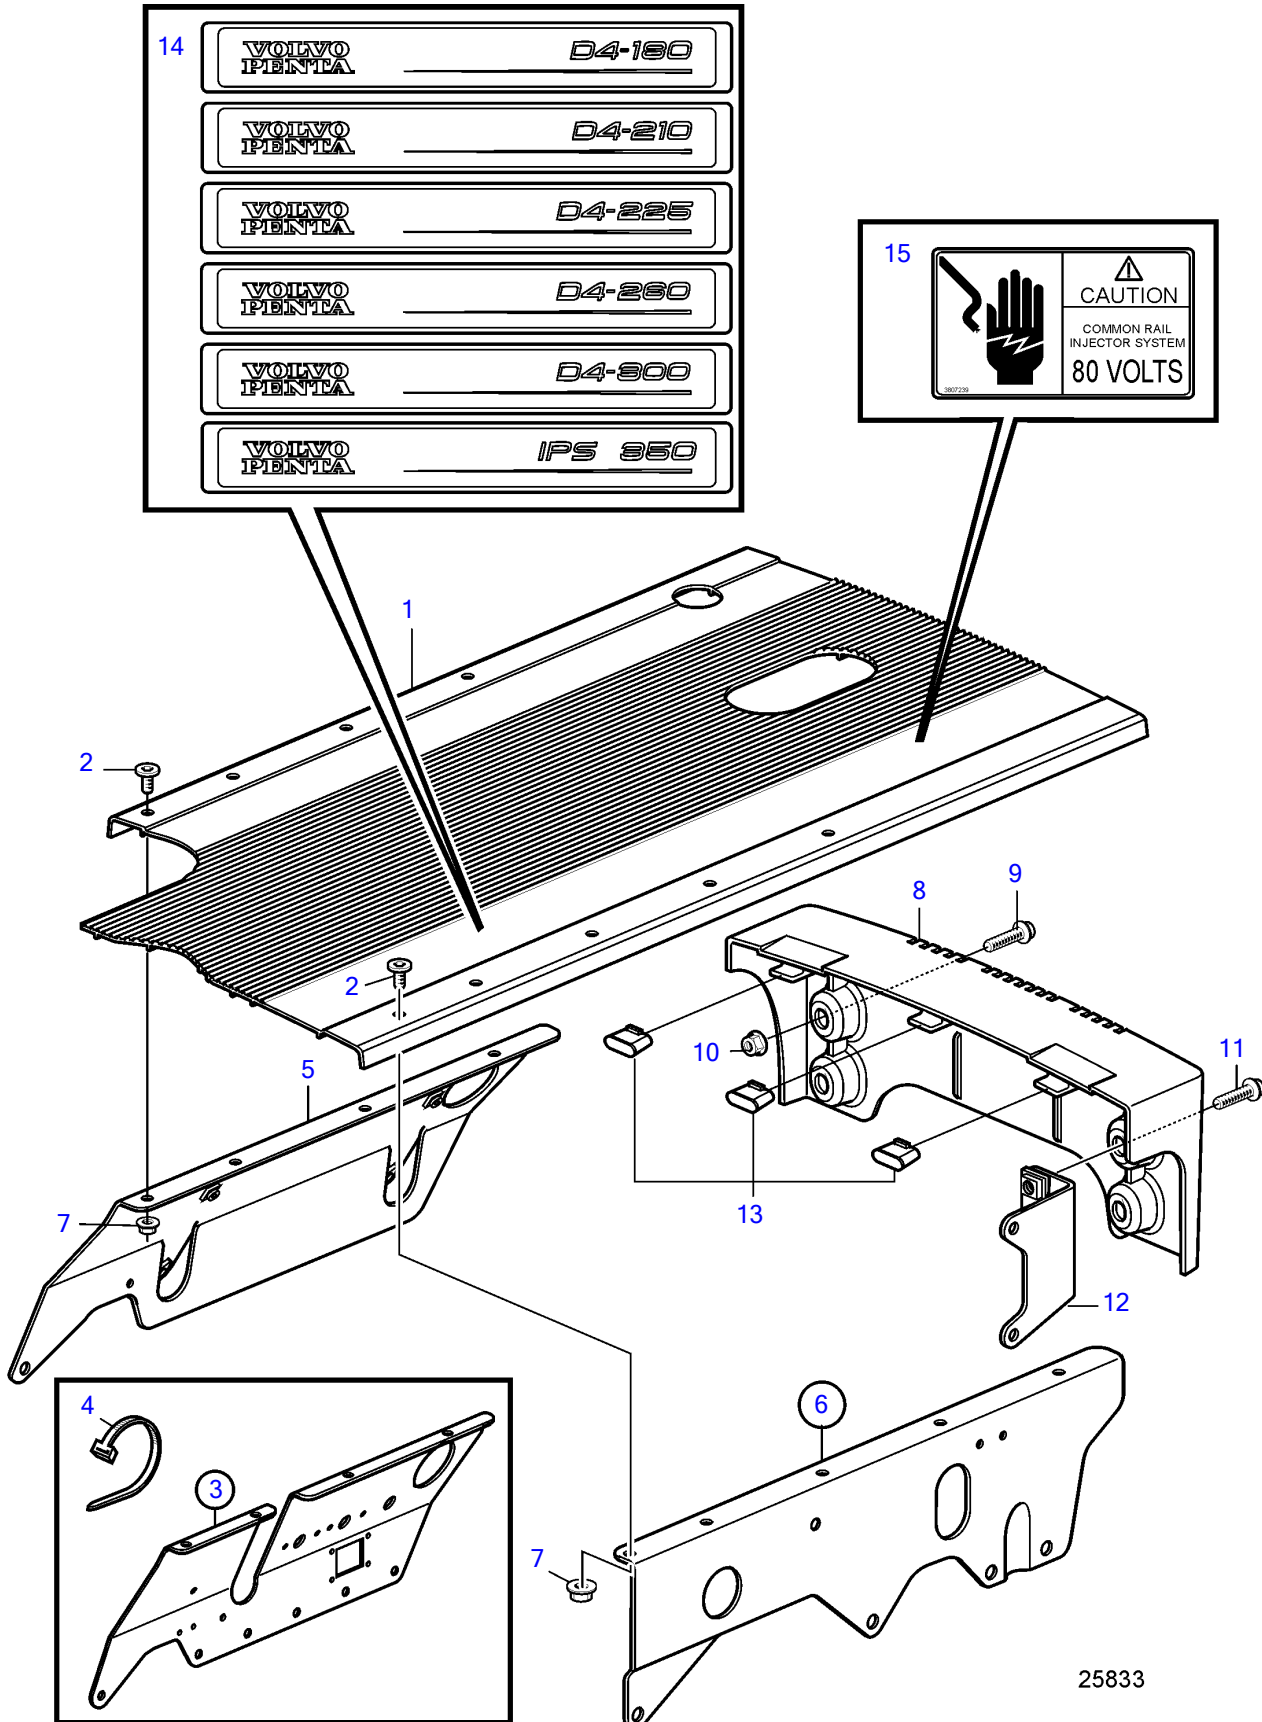

D4-180I-C, D4-180I-D, D4-180I-E, D4-225A-C, D4-225A-D, D4-225I-C, D4-225I-D, D4-260A-C, D4-260A-D, D4-260D-C, D4-260D-D, D4-260I-C, D4-260I-D, D4-300A-C, D4-300A-D, D4-300D-C, D4-300I-C, D4-300I-D, D4-225A-E, D4-225I-E, D4-260A-E, D4-260D-E, D4-260I-E, D4-300A-E, D4-300D-E, D4-300D-D, D4-300I-E

REF	PART NO.	QTY	DESCRIPTION	NOTES
1	889862	1	Protecting cover	
2	971319	9	6 point socket screw	
3	3841270	1	Side support	S.B, SN-2004033780
4	948211	2	• Cable tie	
5	21475793	1	Support	S.B, SN2004033781-
6	3595014	1	Support	P
7		6	• Weld nut	
8	3588528	1	Protecting cover	(3584089)
9	946173	2	Flange screw	
10	945408	2	Flange nut	
11	946671	2	Flange screw	
12	3586068	1	Bracket	
13	3584091	3	Support	
14	3584215	1	Decal	D4-180
	3584161	1	Decal	D4-210
	3818691	1	Decal	D4-225
	3584216	1	Decal	D4-260
	3885340	1	Decal	D4-300
	3885110	1	Decal	IPS 350
	3817345	1	Decal	IPS 400
15	3807239	1	Decal	