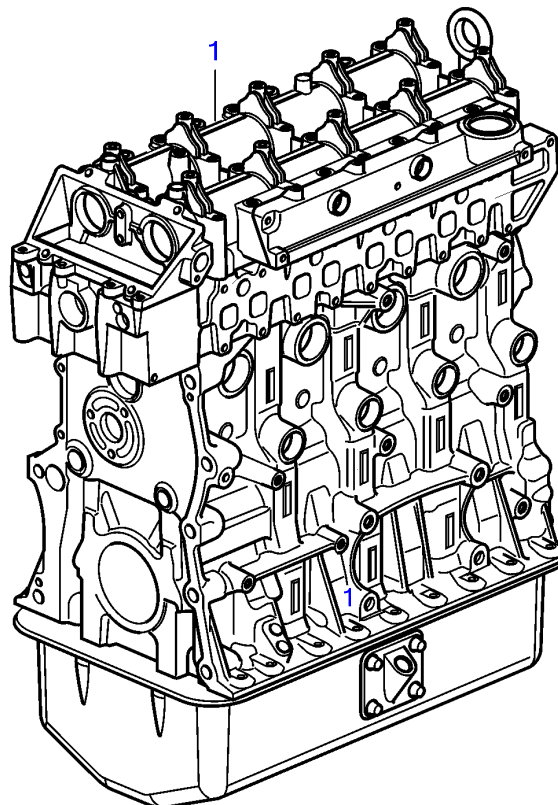

D4-300A-A, D4-300A-C, D4-300A-D, D4-300D-A, D4-300D-C, D4-300I-A, D4-300I-C, D4-300I-D, D4-300A-E, D4-300D-E, D4-300D-D, D4-300I-E

25640

D4-300A-A, D4-300A-C, D4-300A-D, D4-300D-A, D4-300D-C, D4-300I-A, D4-300I-C, D4-300I-D, D4-300A-E, D4-300D-E, D4-300D-D, D4-300I-E

REF	PART NO.	QTY	DESCRIPTION	SEE SEC.	NOTES
1	3801378	1	Longblock engine		SN2004000898-
			• Bulletin P-21-0-20	P-21-0-20-EN	Longblocks for Diesel Engines
			• Bulletin P-21-0-23	P-21-0-23-EN	New Exchange Units for Volvo Penta Engines
2	21181057	1	Connector kit		SN-2004027156