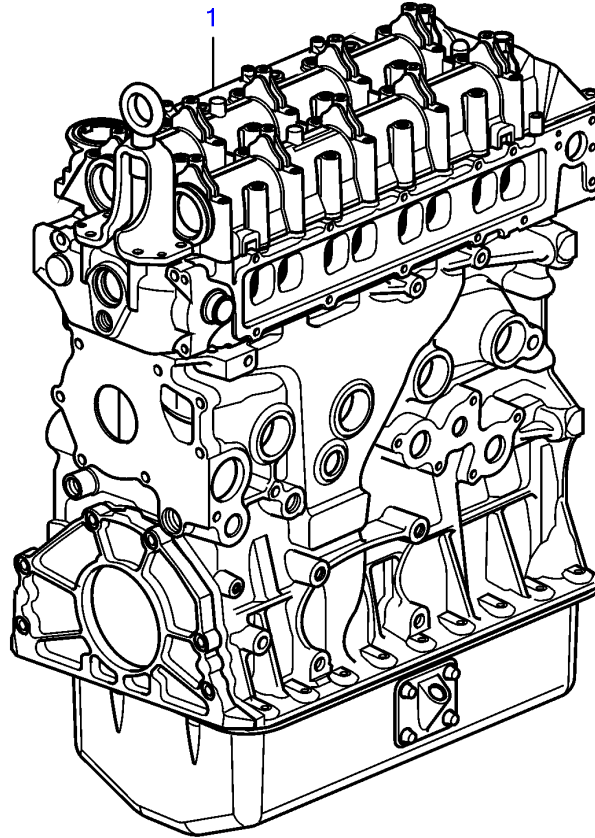

D4-300A-A, D4-300A-C, D4-300A-D, D4-300D-A, D4-300D-C, D4-300I-A, D4-300I-C, D4-300I-D, D4-300A-E, D4-300D-E, D4-300D-D, D4-300I-E

25640

D4-300A-A, D4-300A-C, D4-300A-D, D4-300D-A, D4-300D-C, D4-300I-A, D4-300I-C, D4-300I-D, D4-300A-E, D4-300D-E, D4-300D-D, D4-300I-E

REF	PART NO.	QTY	DESCRIPTION	SEE SEC.	NOTES
1	3801378	1	Longblock engine		SN2004000898-
			• Bulletin P-21-0-20	P-21-0-20-EN	Longblocks for Diesel Engines
			• Bulletin P-21-0-23	P-21-0-23-EN	New Exchange Units for Volvo Penta Engines
2	21181057	1	Connector kit		SN-2004027156