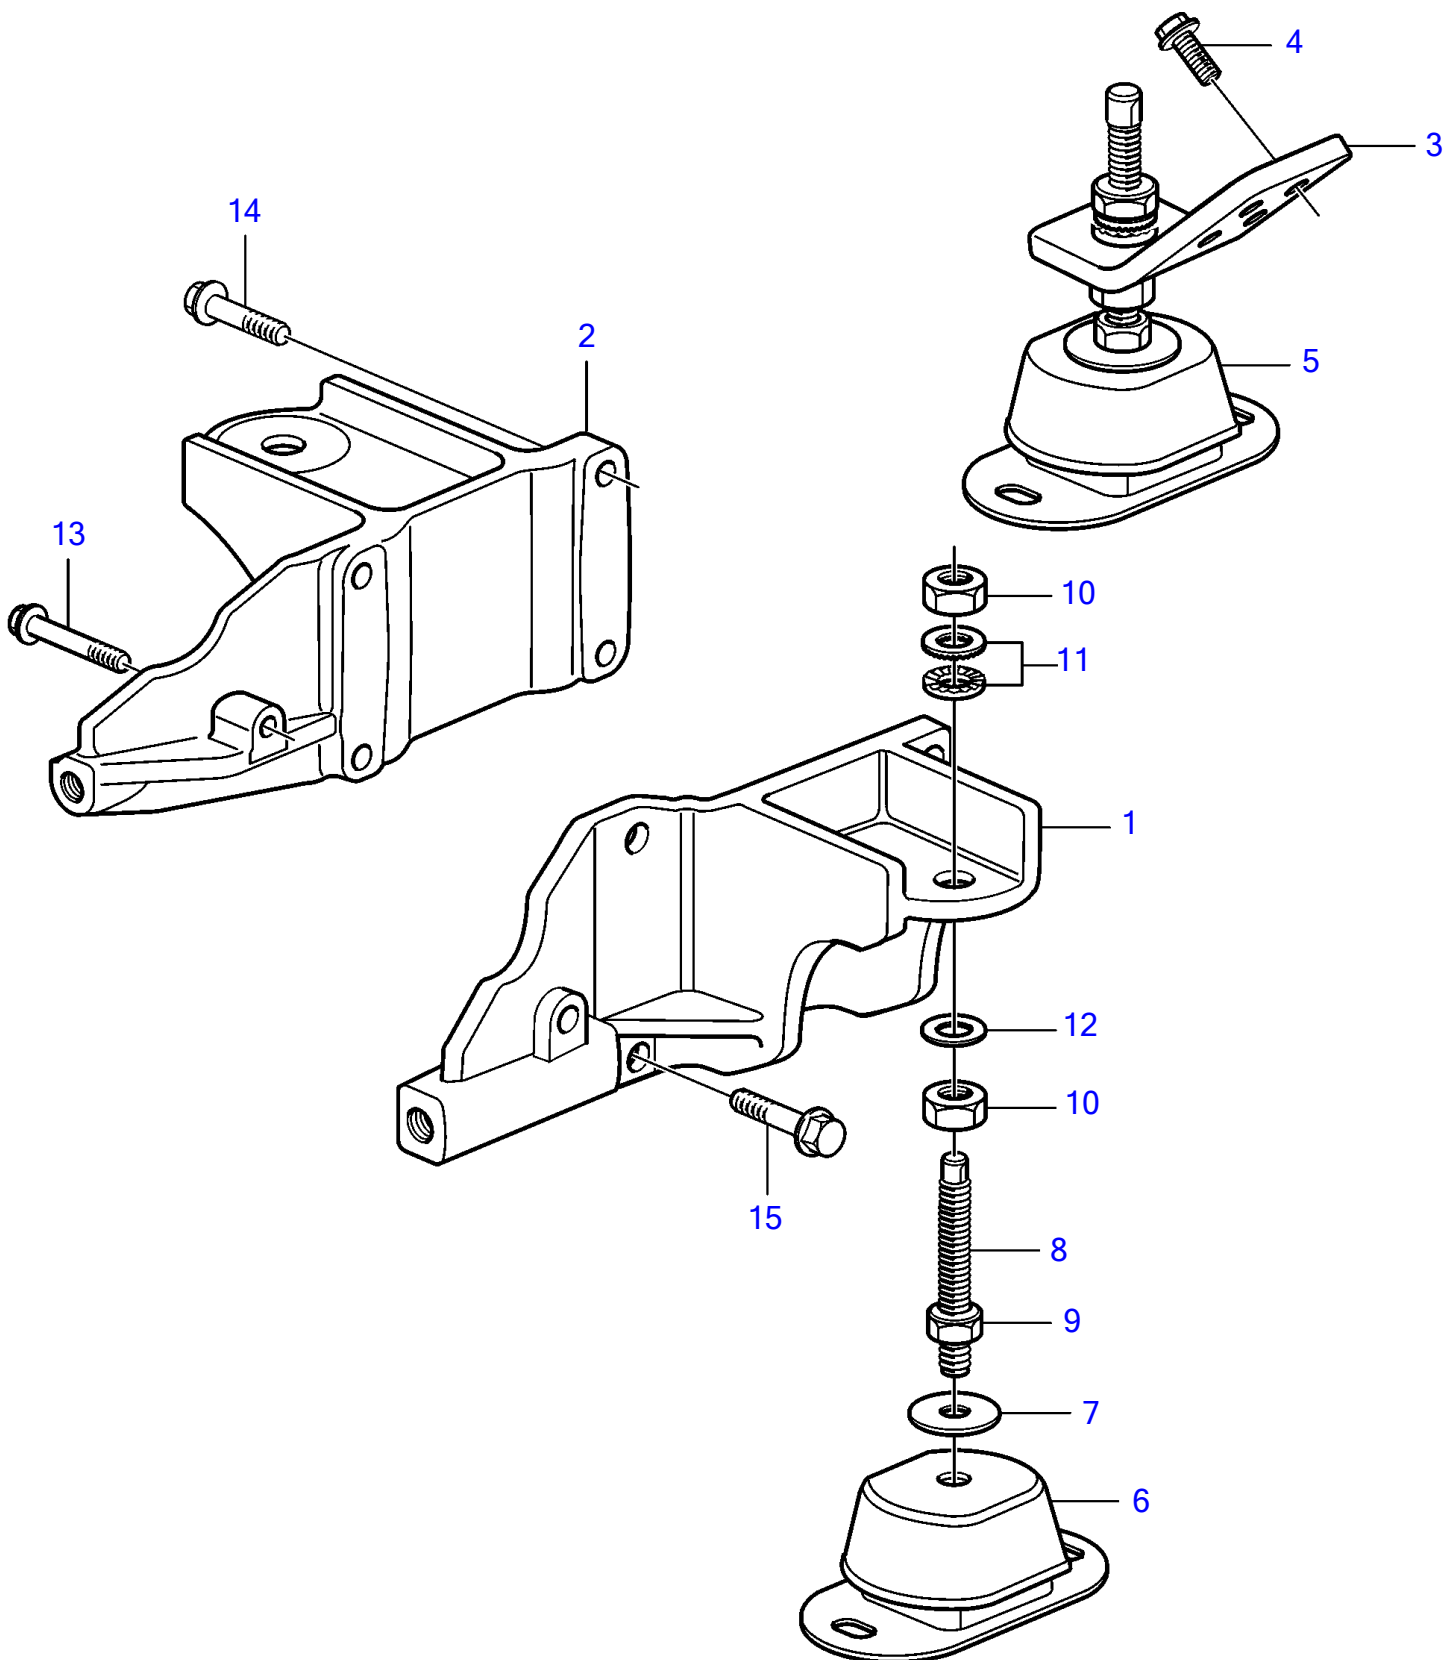

D4-180I-B, D4-210I-A, D4-210I-B, D4-225I-B, D4-260D-B, D4-260I-A, D4-260I-B

19847

D4-180I-B, D4-210I-A, D4-210I-B, D4-225I-B, D4-260D-B, D4-260I-A, D4-260I-B

REF	PART NO.	QTY	DESCRIPTION	NOTES
1	3583516	1	Engine bracket	
2	3807719	1	Engine bracket	S.B, Front (3583515)
3	3583620	2	Engine bracket	Rear
4	965192	8	Flange screw	L=40mm
5	3583730	2	Rubber cushion, rear	Inboard
	3581614	2	Rubber cushion, rear	V-drive
	3584008	2	Rubber cushion, rear	Jackshaft
6	3584008	2	Rubber cushion, front	Inboard
	3826730	2	Rubber cushion, front	V-drive
	3584009	2	Rubber cushion, front	IPS
	3583730	2	Rubber cushion, front	Jackshaft
7	3584007	4	Washer	
8	3828724	4	Adjusting screw	
9	955794	4	Hexagon nut	
10	955786	8	Hexagon nut	
11	847766	4	Lock washer	
12	120224	4	Washer	
13	965188	1	Flange screw	L=70mm
14	965192	8	Flange screw	L=40mm
15	965186	1	Flange screw	L=50mm