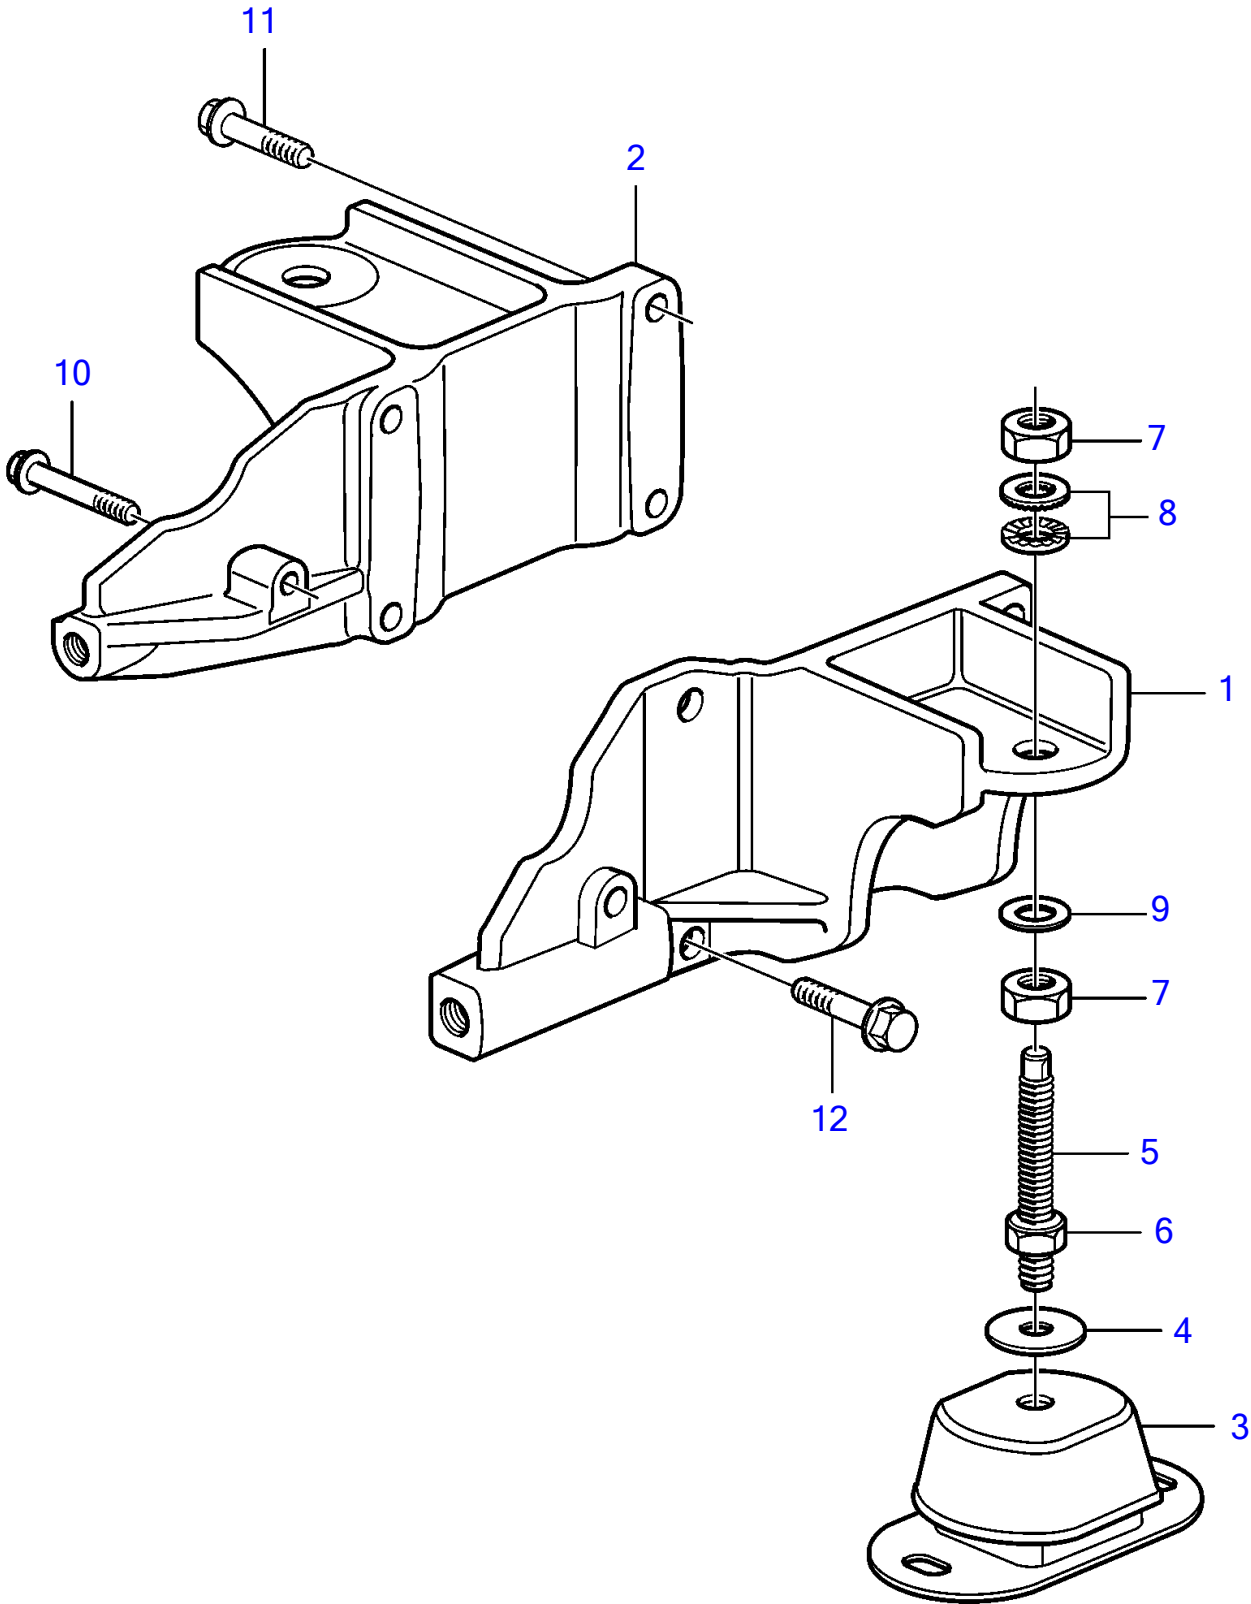

D4-210A-A, D4-210A-B, D4-225A-B, D4-260A-A, D4-260A-B, D4-260D-B

21135

D4-210A-A, D4-210A-B, D4-225A-B, D4-260A-A, D4-260A-B, D4-260D-B

REF	PART NO.	QTY	DESCRIPTION	NOTES
1	3583516	1	Engine bracket	
2	3807719	1	Engine bracket	S.B, Front
3	3586928	2	Rubber cushion, front	
4	3584007	2	Washer	
5	3828724	2	Adjusting screw	
6	955794	2	Hexagon nut	
7	955786	4	Hexagon nut	
8	847766	2	Lock washer	
9	120224	2	Washer	
10	965188	1	Flange screw	L=70mm
11	965183	8	Flange screw	L=90mm
12	965186	1	Flange screw	L=50mm