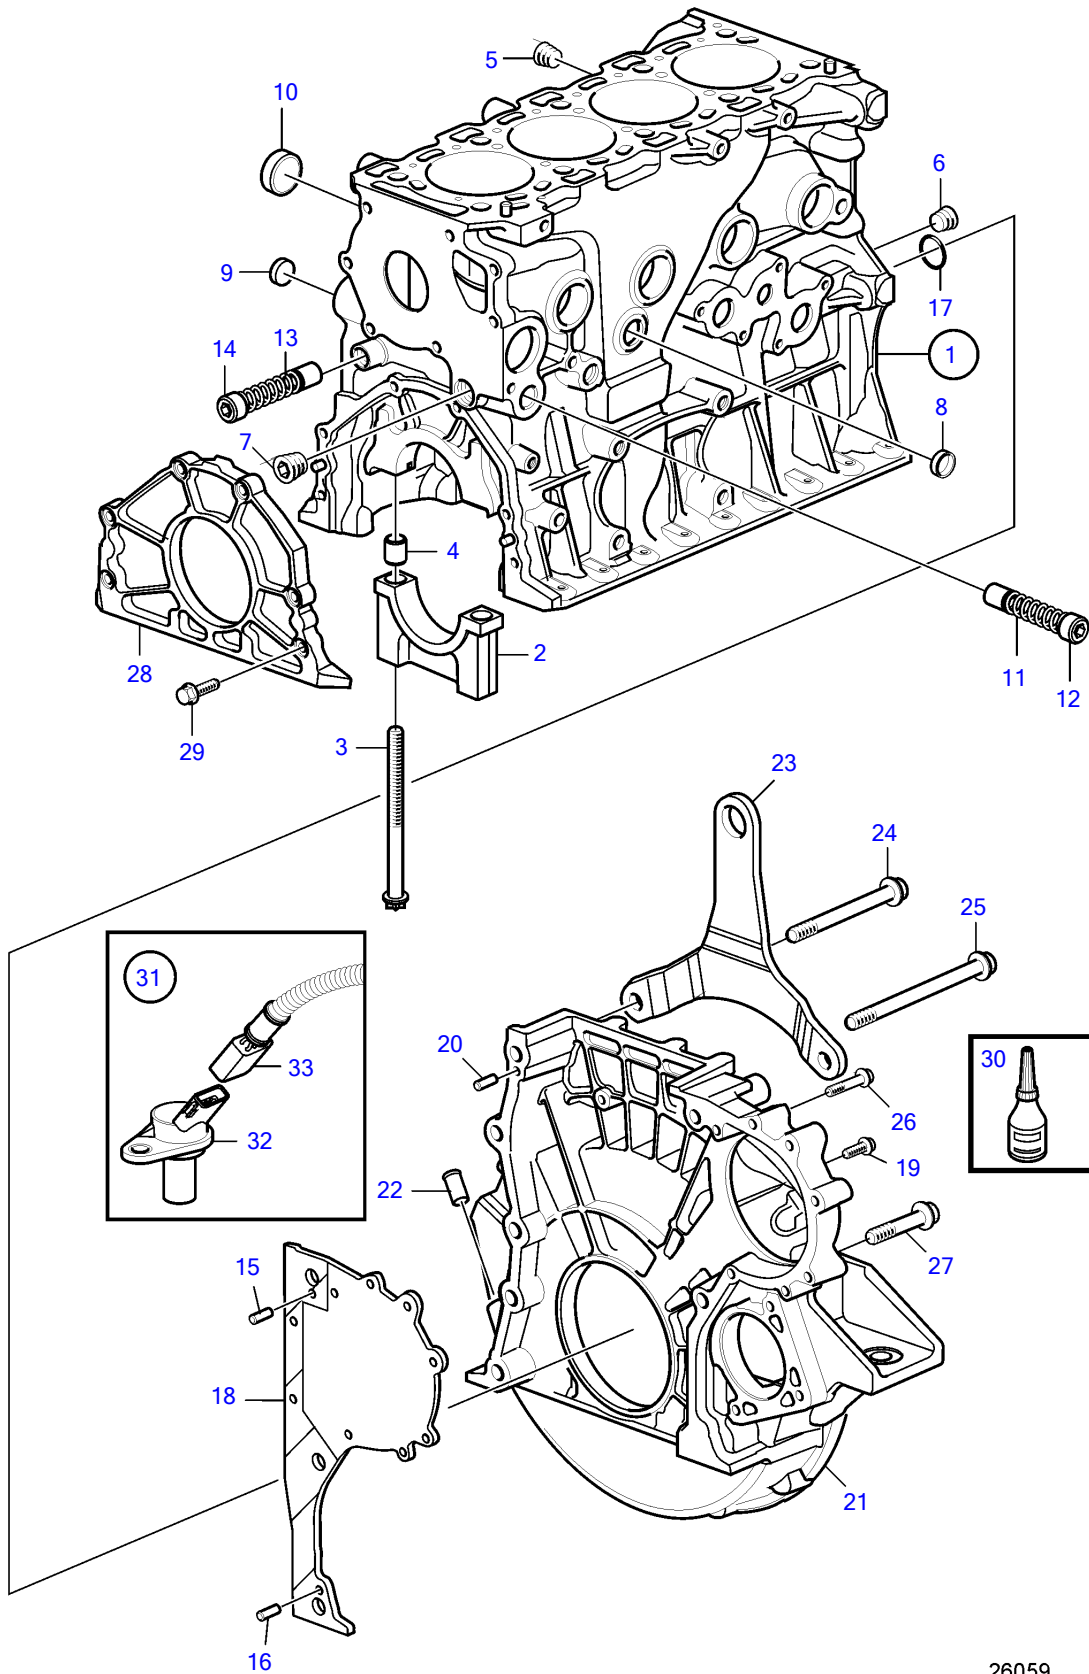

D4-180I-B, D4-180I-C, D4-180I-D, D4-180I-E, D4-210A-A, D4-210A-B, D4-210I-A, D4-210I-B, D4-225A-B, D4-225A-C, D4-225A-D, D4-225I-B, D4-225I-C, D4-225I-D, D4-260A-A, D4-260A-B, D4-260A-C, D4-260A-D, D4-260D-B, D4-260D-C, D4-260D-D, D4-260I-A, D4-260I-B, D4-260I-C, D4-260I-D, D4-300A-A, D4-300A-C, D4-300A-D, D4-300D-A, D4-300D-C, D4-300I-A, D4-300I-C, D4-300I-D, D4-225A-E, D4-225I-E, D4-260A-E, D4-260D-E, D4-260I-E, D4-300A-E, D4-300D-E, D4-300D-D, D4-300I-E

REF	PART NO.	QTY	DESCRIPTION	NOTES
1	(3848925)	1	Cylinder block	Obsolete part
2		5	• Main bearing cap	
3	3581876	10	• Screw	
4	3584214	10	• Guide sleeve	
5	968061	1	• Plug	
6	968063	2	• Plug	
7	979947	2	• Plug	
8	3583447	1	• Expansion plug	
9	24426721	4	• Expansion plug	
10	8131707	9	• Cap plug	
11	3583079	1	• Piston cooling valve	SN-2004026999
12	982121	1	• Plug	SN-2004026999
13	3583079	1	• Piston cooling valve	SN2004027000-
14	982121	1	• Plug	SN2004027000-
15	950562	1	Pin	
16	950566	1	Pin	
17	3843507	1	O-ring	
18	3582847	1	Plate	
19	946173	2	Flange screw	
20	950564	5	Pin	
21	3847475	1	Flywheel housing	SN-2004017198, Replaced by 1pc flywheel housing 40005734 and 1pc tachometer sender kit 21109100.
	40005734	1	Flywheel housing	SN2004017199-
22	3583622	1	Hose connection	
23		1	Lifting eye	
24	966371	1	Flange screw	
25	966368	2	Flange screw	
26	973924	3	Flange screw	
27	966364	5	Flange screw	
28	3582750	1	Cardboard tube	
29	946671	6	Flange screw	
30	888661	X	Adhesive	300ml
31	21109100	1	Sensor kit	SN-2004017198, Replaced by 1pc flywheel housing 40005734 and 1pc tachometer sender kit 21109100.
32	20513343	1	• Sensor	
33	21138237	1	• Wiring harness	