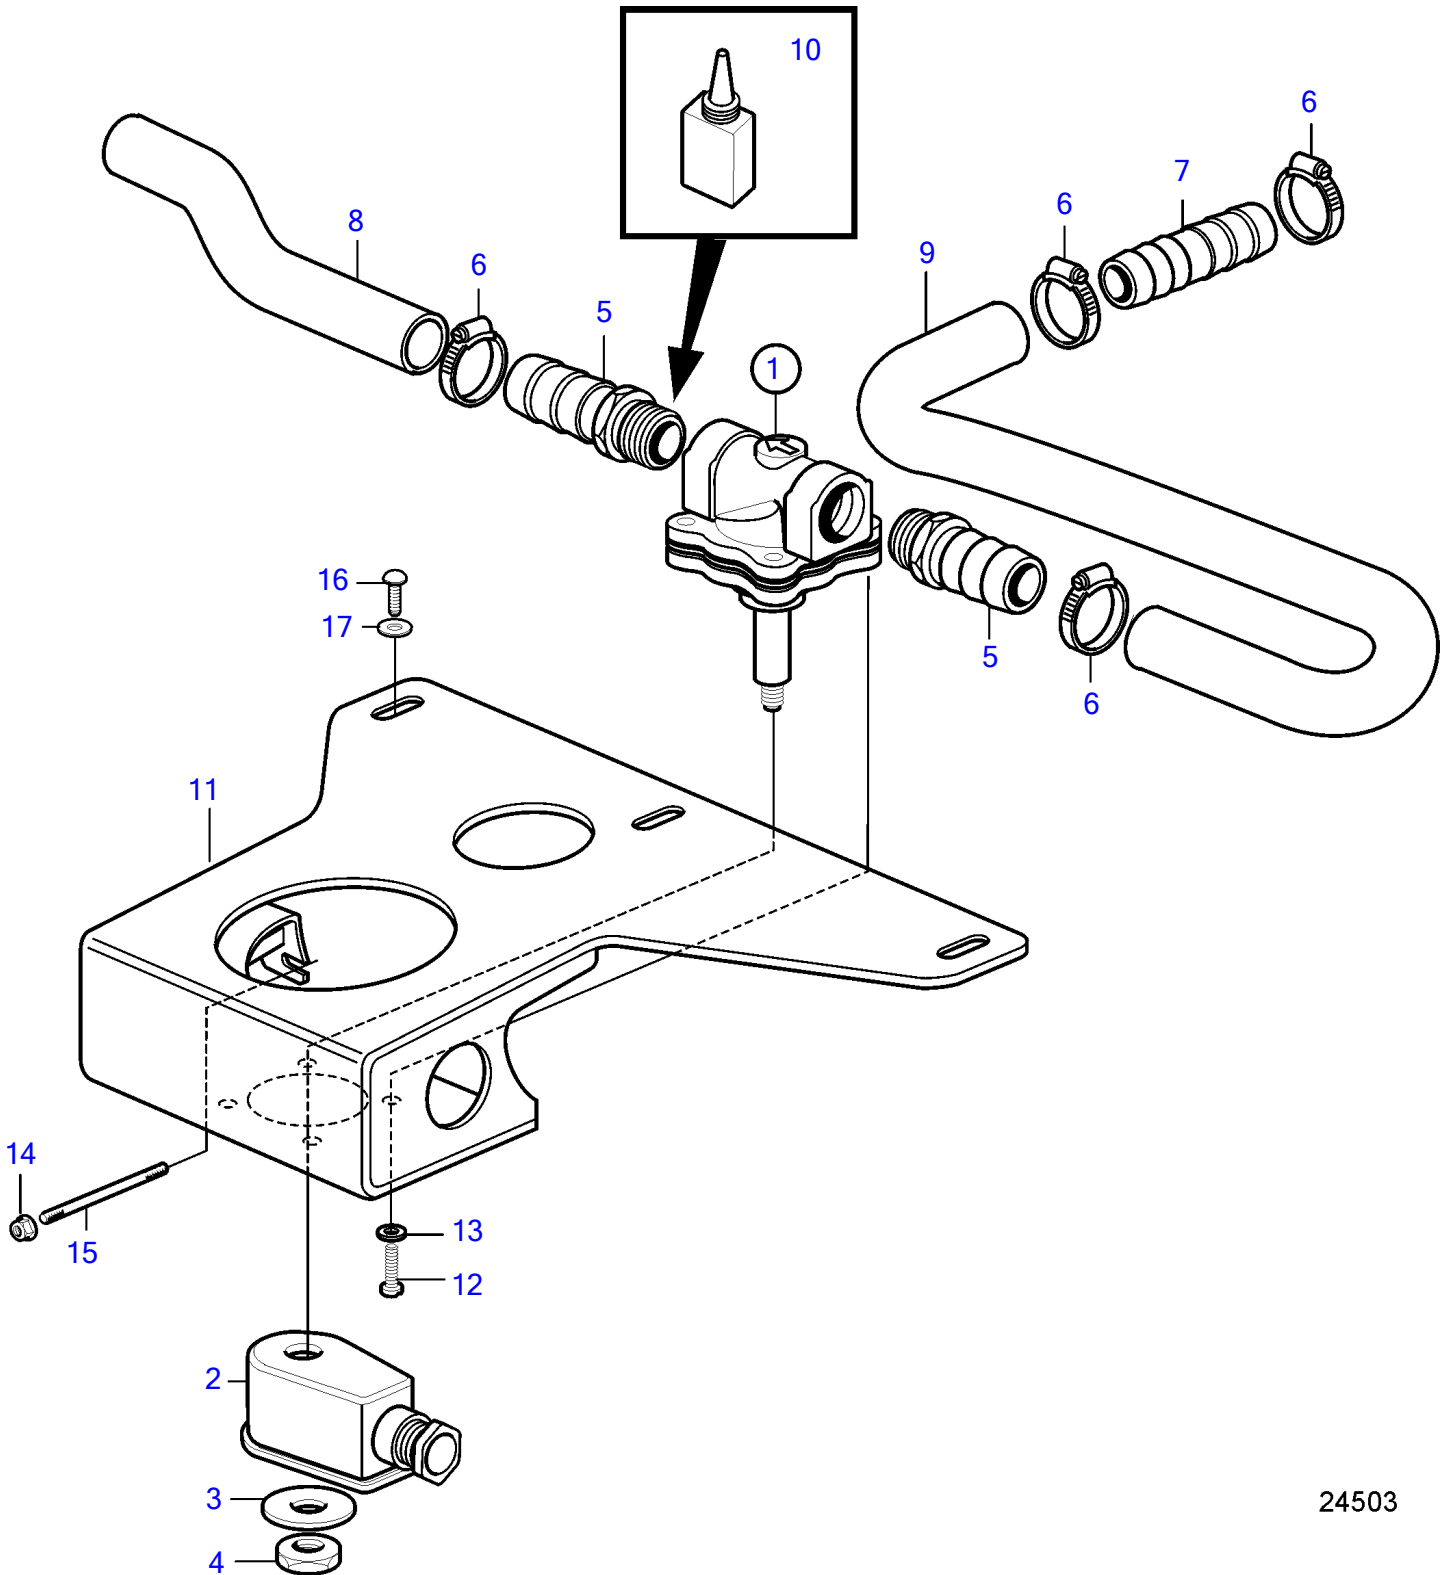

D4-180I-B, D4-180I-C, D4-180I-D, D4-180I-E, D4-210A-A, D4-210A-B, D4-210I-A, D4-210I-B, D4-225A-B, D4-225A-C, D4-225A-D, D4-225I-B, D4-225I-C, D4-225I-D, D4-260A-A, D4-260A-B, D4-260A-C, D4-260A-D, D4-260D-B, D4-260D-C, D4-260D-D, D4-260I-A, D4-260I-B, D4-260I-C, D4-260I-D, D4-225A-E, D4-225I-E, D4-260A-E, D4-260D-E, D4-260I-E

24503

D4-180I-B, D4-180I-C, D4-180I-D, D4-180I-E, D4-210A-A, D4-210A-B, D4-210I-A, D4-210I-B, D4-225A-B, D4-225A-C, D4-225A-D, D4-225I-B, D4-225I-C, D4-225I-D, D4-260A-A, D4-260A-B, D4-260A-C, D4-260A-D, D4-260D-B, D4-260D-C, D4-260D-D, D4-260I-A, D4-260I-B, D4-260I-C, D4-260I-D, D4-225A-E, D4-225I-E, D4-260A-E, D4-260D-E, D4-260I-E

REF	PART NO.	QTY	DESCRIPTION	NOTES
1	3884115	1	Solenoid valve	12V
	21422478	1	Solenoid valve	24V
2		1	• Housing	
3		1	• Washer	
4		1	• Nut	
5	991171	2	Hose nipple	
6	961667	4	Hose clamp	
7	991128	1	Hose nipple	
8	3884904	1	Hose	
9	3884902	1	Hose	
10	1161053	1	Locking fluid	
11	21132527	1	Bracket	(3885310)
12	955514	3	Hexagon screw	
13	976943	3	Washer	
14	945408	2	Flange nut	
15	948194	2	Stud	
16	971321	3	6 point socket screw	M6x16mm
17	976943	3	Washer	