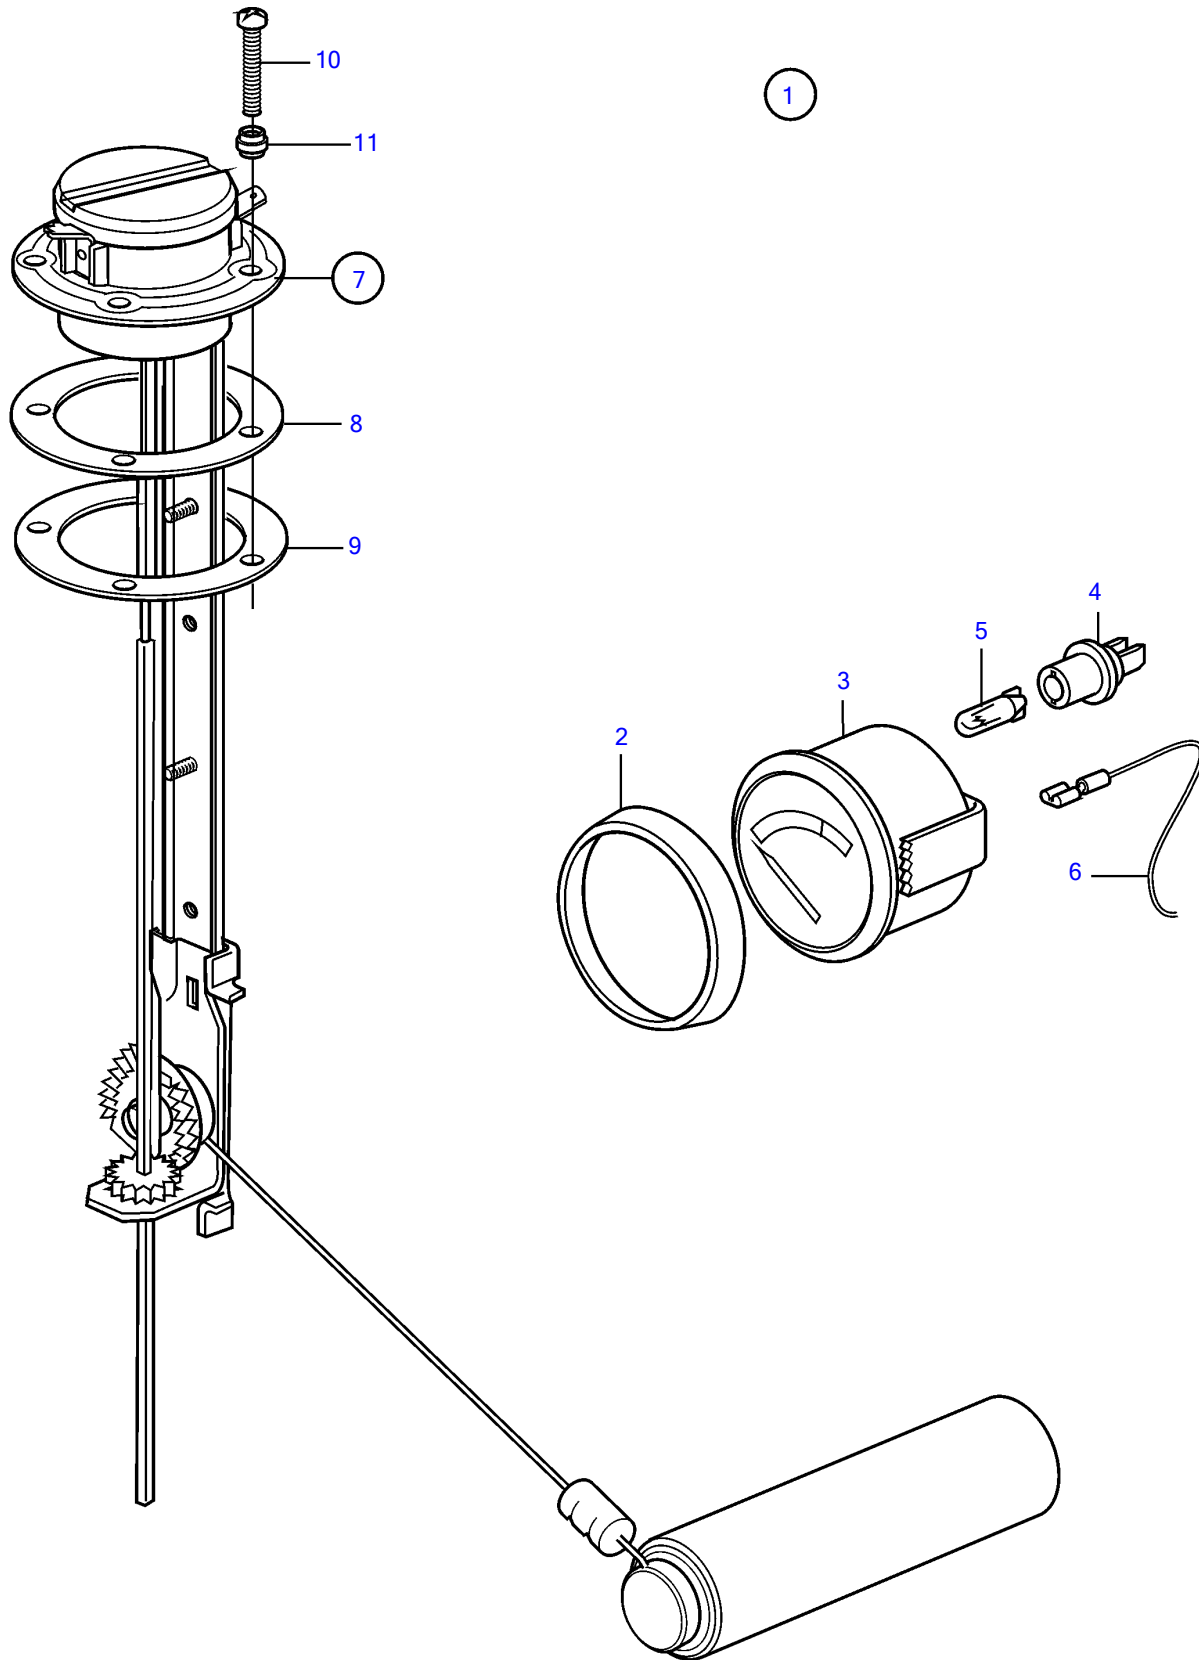

D4-180I-B, D4-180I-C, D4-180I-D, D4-180I-E, D4-210A-A, D4-210A-B, D4-210I-A, D4-210I-B, D4-225A-B, D4-225A-C, D4-225A-D, D4-225I-B, D4-225I-C, D4-225I-D, D4-260A-A, D4-260A-B, D4-260A-C, D4-260A-D, D4-260D-B, D4-260D-C, D4-260D-D, D4-260I-A, D4-260I-B, D4-260I-C, D4-260I-D, D4-300A-A, D4-300A-C, D4-300A-D, D4-300D-A, D4-300D-C, D4-300I-A, D4-300I-C, D4-300I-D, D4-225A-E, D4-225I-E, D4-260A-E, D4-260D-E, D4-260I-E, D4-300A-E, D4-300D-E, D4-300D-D, D4-300I-E

REF	PART NO.	QTY	DESCRIPTION	SEE SEC.	NOTES
1	873808	1	Fuel gauge		(858879)
2	858643	1	• Front ring		
3	863940	1	• Fuel gauge		
	873207	1	• • Brace kit		
		2	• • • Nut		not sold separately
		2	• • Spacer		not sold separately
4	863945	1	• • Lamp socket		Use white bulb 19923 and socket 808175 for earlier gauges.
5	863946	1	• • Bulb		Use white bulb 19923 and socket 808175 for earlier gauges., 12V, 1,2W red
6		X	• Wiring harness	1963	
7	873772	1	• Tank sensor		(837999)
8	89865	1	• • Gasket		
9	834480	1	• • Flange		
10	969407	4	• • 6 point socket screw		(956078)
	969409	1	• • 6 point socket screw		
11	834481	5	• • Gasket		