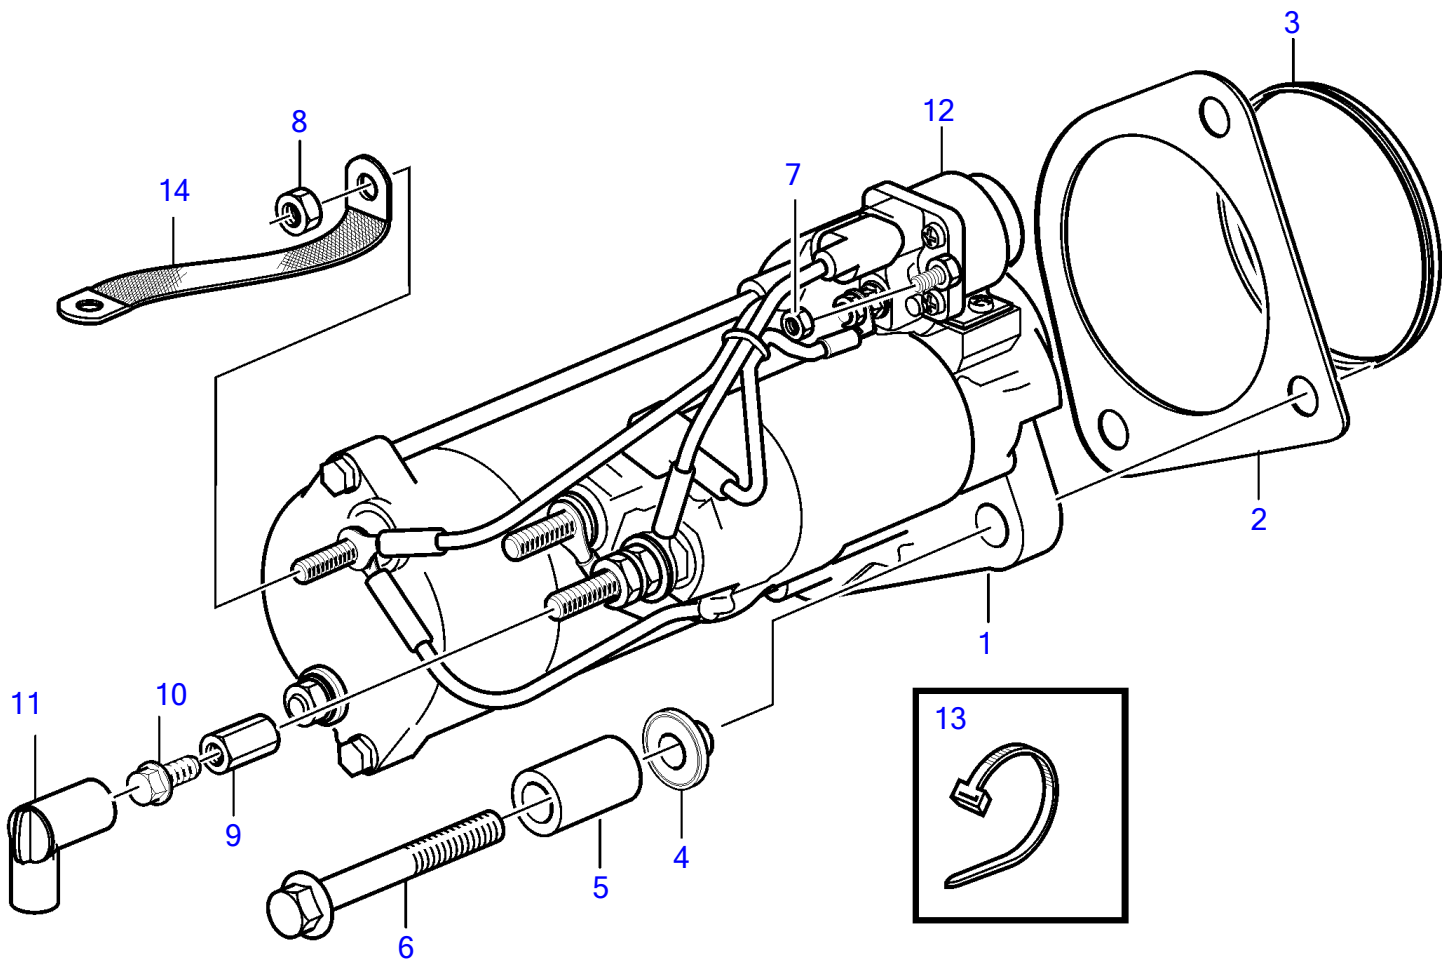

D4-180I-B, D4-180I-C, D4-180I-D, D4-180I-E, D4-210A-A, D4-210A-B, D4-210I-A, D4-210I-B, D4-225A-B, D4-225A-C, D4-225A-D, D4-225I-B, D4-225I-C, D4-225I-D, D4-260A-A, D4-260A-B, D4-260A-C, D4-260A-D, D4-260D-B, D4-260D-C, D4-260D-D, D4-260I-A, D4-260I-B, D4-260I-C, D4-260I-D, D4-300A-A, D4-300A-C, D4-300A-D, D4-300D-A, D4-300D-C, D4-300I-A, D4-300I-C, D4-300I-D, D4-225A-E, D4-225I-E, D4-260A-E, D4-260D-E, D4-260I-E, D4-300A-E, D4-300D-E, D4-300D-D, D4-300I-E

26245

D4-180I-B, D4-180I-C, D4-180I-D, D4-180I-E, D4-210A-A, D4-210A-B, D4-210I-A, D4-210I-B, D4-225A-B, D4-225A-C, D4-225A-D, D4-225I-B, D4-225I-C, D4-225I-D, D4-260A-A, D4-260A-B, D4-260A-C, D4-260A-D, D4-260D-B, D4-260D-C, D4-260D-D, D4-260I-A, D4-260I-B, D4-260I-C, D4-260I-D, D4-300A-A, D4-300A-C, D4-300A-D, D4-300D-A, D4-300D-C, D4-300I-A, D4-300I-C, D4-300I-D, D4-225A-E, D4-225I-E, D4-260A-E, D4-260D-E, D4-260I-E, D4-300A-E, D4-300D-E, D4-300D-D, D4-300I-E

REF	PART NO.	QTY	DESCRIPTION	NOTES
1	3801296	1	Starter motor, exch • parts not sold separately	12V, SOLAS
	3801297	1	Starter motor, exch • parts not sold separately	24V, SOLAS
2	21389274	1	Gasket	
3	21380910	1	Gasket	
4	21308512	3	Insulating bushing	
5	845884	3	Spacer sleeve	
6	973246	3	Hexagon screw	
7	983714	1	Hexagon nut	
8	983715	1	Hexagon nut	
9	857180	1	Nut	
10	946670	1	Flange screw	
11	855798	1	Protecting sleeve	
12	3818845	1	Starter relay	12V
	3818856	1	Starter relay	24V
13	948702	1	Cable tie	
14	996153	1	Chassis ground cable	