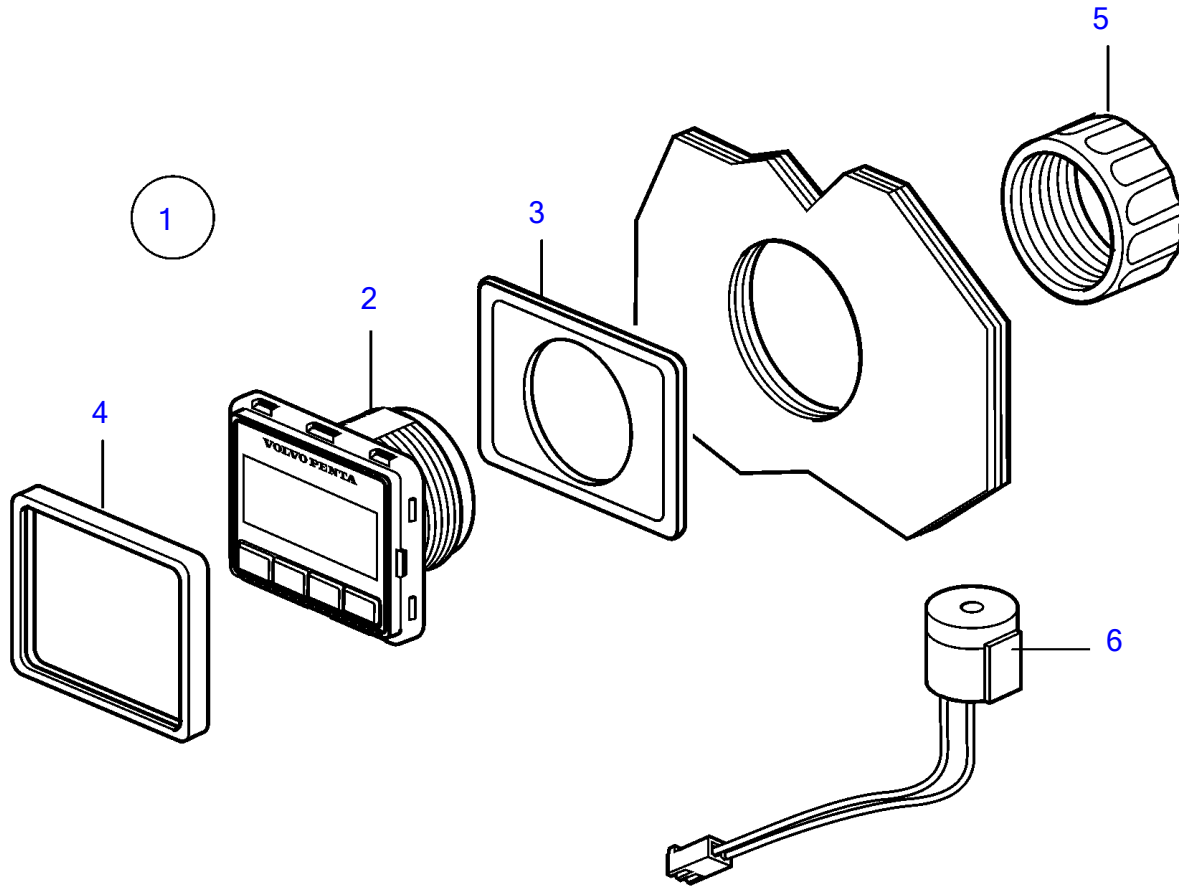

D4-180I-E, D4-225A-E, D4-225I-E, D4-260A-E, D4-260D-E, D4-260I-E, D4-300A-E, D4-300D-E, D4-300I-E

25294

D4-180I-E, D4-225A-E, D4-225I-E, D4-260A-E, D4-260D-E, D4-260I-E, D4-300A-E, D4-300D-E, D4-300I-E

REF	PART NO.	QTY	DESCRIPTION	NOTES
1	21761722	1	Display	Flexidisplay button panel
2		1	• Display	
3	3808135	1	• Gasket	
4	21467057	1	• Frame	
5	874450	1	• Attaching ring	
6	21358227	1	• Buzzer	12V
7	3588972	2	Cable kit	
8	21469055	1	Connection block	
9	3886666	6	Cable	