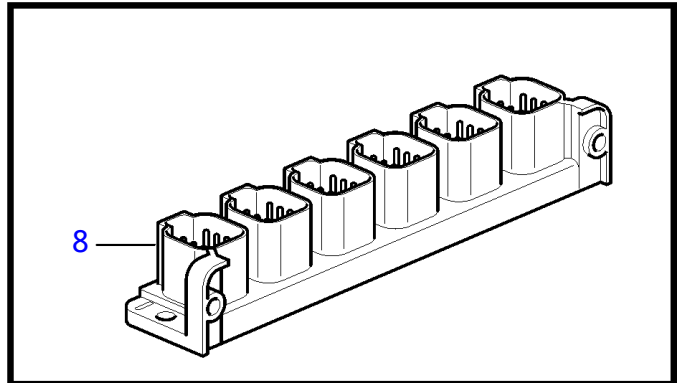

D4-180I-E, D4-225A-E, D4-225I-E, D4-260A-E, D4-260D-E, D4-260I-E, D4-300A-E, D4-300D-E, D4-300I-E

25294

D4-180I-E, D4-225A-E, D4-225I-E, D4-260A-E, D4-260D-E, D4-260I-E, D4-300A-E, D4-300D-E, D4-300I-E

REF	PART NO.	QTY	DESCRIPTION	NOTES
1	21761722	1	Display	Flexidisplay button panel
2		1	• Display	
3	3808135	1	• Gasket	
4	21467057	1	• Frame	
5	874450	1	• Attaching ring	
6	21358227	1	• Buzzer	12V
7	3588972	2	Cable kit	
8	21469055	1	Connection block	
9	3886666	6	Cable	