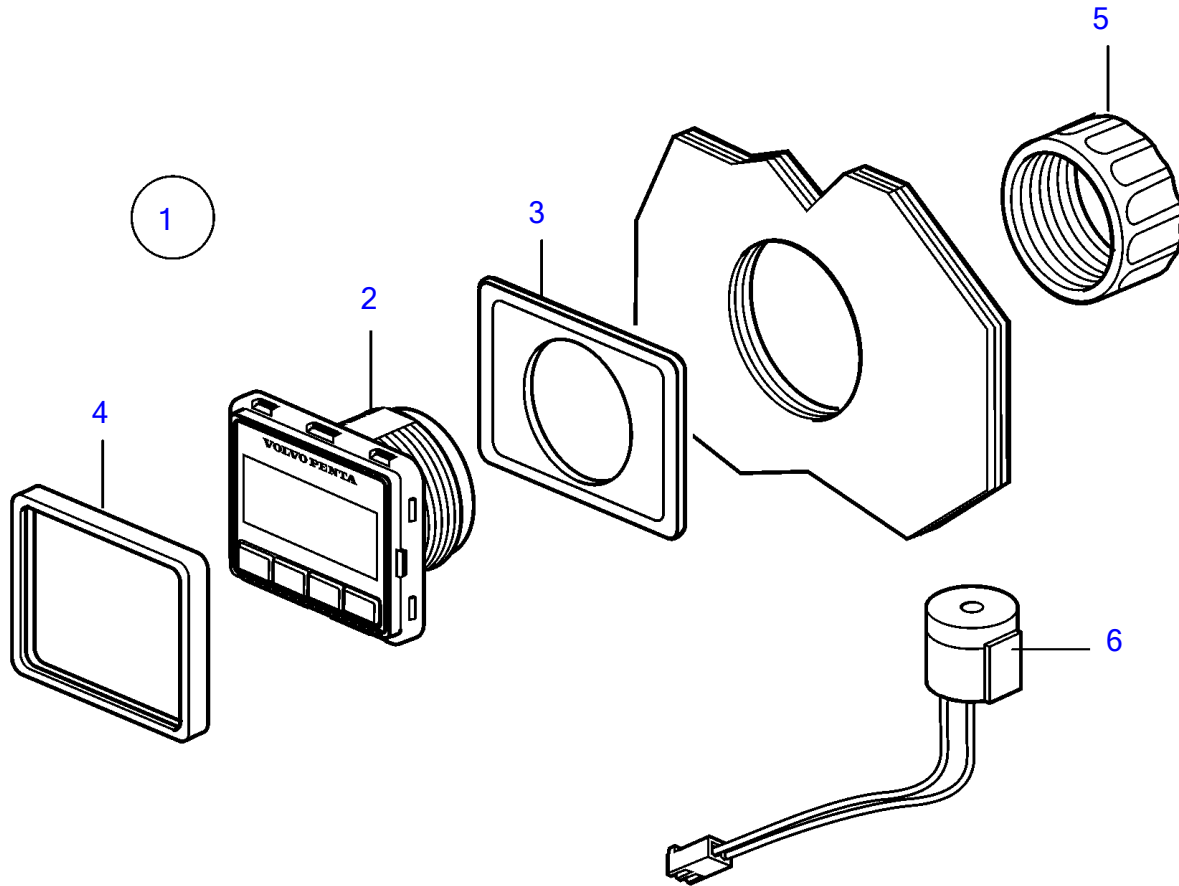

D4-180I-E, D4-225A-E, D4-225I-E, D4-260A-E, D4-260D-E, D4-260I-E, D4-300A-E, D4-300D-E, D4-300I-E

25294

D4-180I-E, D4-225A-E, D4-225I-E, D4-260A-E, D4-260D-E, D4-260I-E, D4-300A-E, D4-300D-E, D4-300I-E

REF	PART NO.	QTY	DESCRIPTION	NOTES
1	21761722	1	Display	Flexidisplay button panel
2		1	• Display	
3	3808135	1	• Gasket	
4	21467057	1	• Frame	
5	874450	1	• Attaching ring	
6	21358227	1	• Buzzer	12V
7	3588972	1	Cable kit	
8	21469055	1	Connection block	
9	3886666	3	Cable	