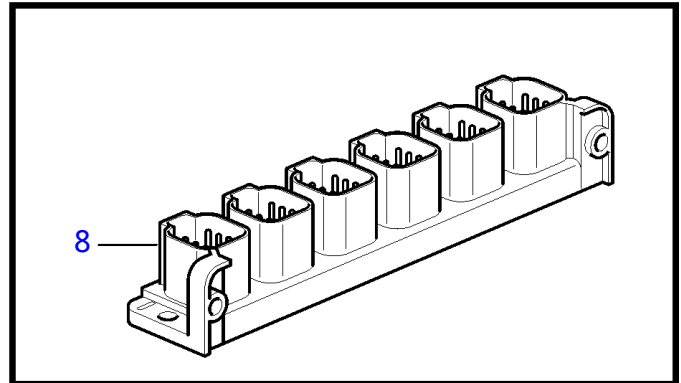

D4-180I-E, D4-225A-E, D4-225I-E, D4-260A-E, D4-260D-E, D4-260I-E, D4-300A-E, D4-300D-E, D4-300I-E

25294

D4-180I-E, D4-225A-E, D4-225I-E, D4-260A-E, D4-260D-E, D4-260I-E, D4-300A-E, D4-300D-E, D4-300I-E

REF	PART NO.	QTY	DESCRIPTION	NOTES
1	21761722	1	Display	Flexidisplay button panel
2		1	• Display	
3	3808135	1	• Gasket	
4	21467057	1	• Frame	
5	874450	1	• Attaching ring	
6	21358227	1	• Buzzer	12V
7	3588972	1	Cable kit	
8	21469055	1	Connection block	
9	3886666	3	Cable	