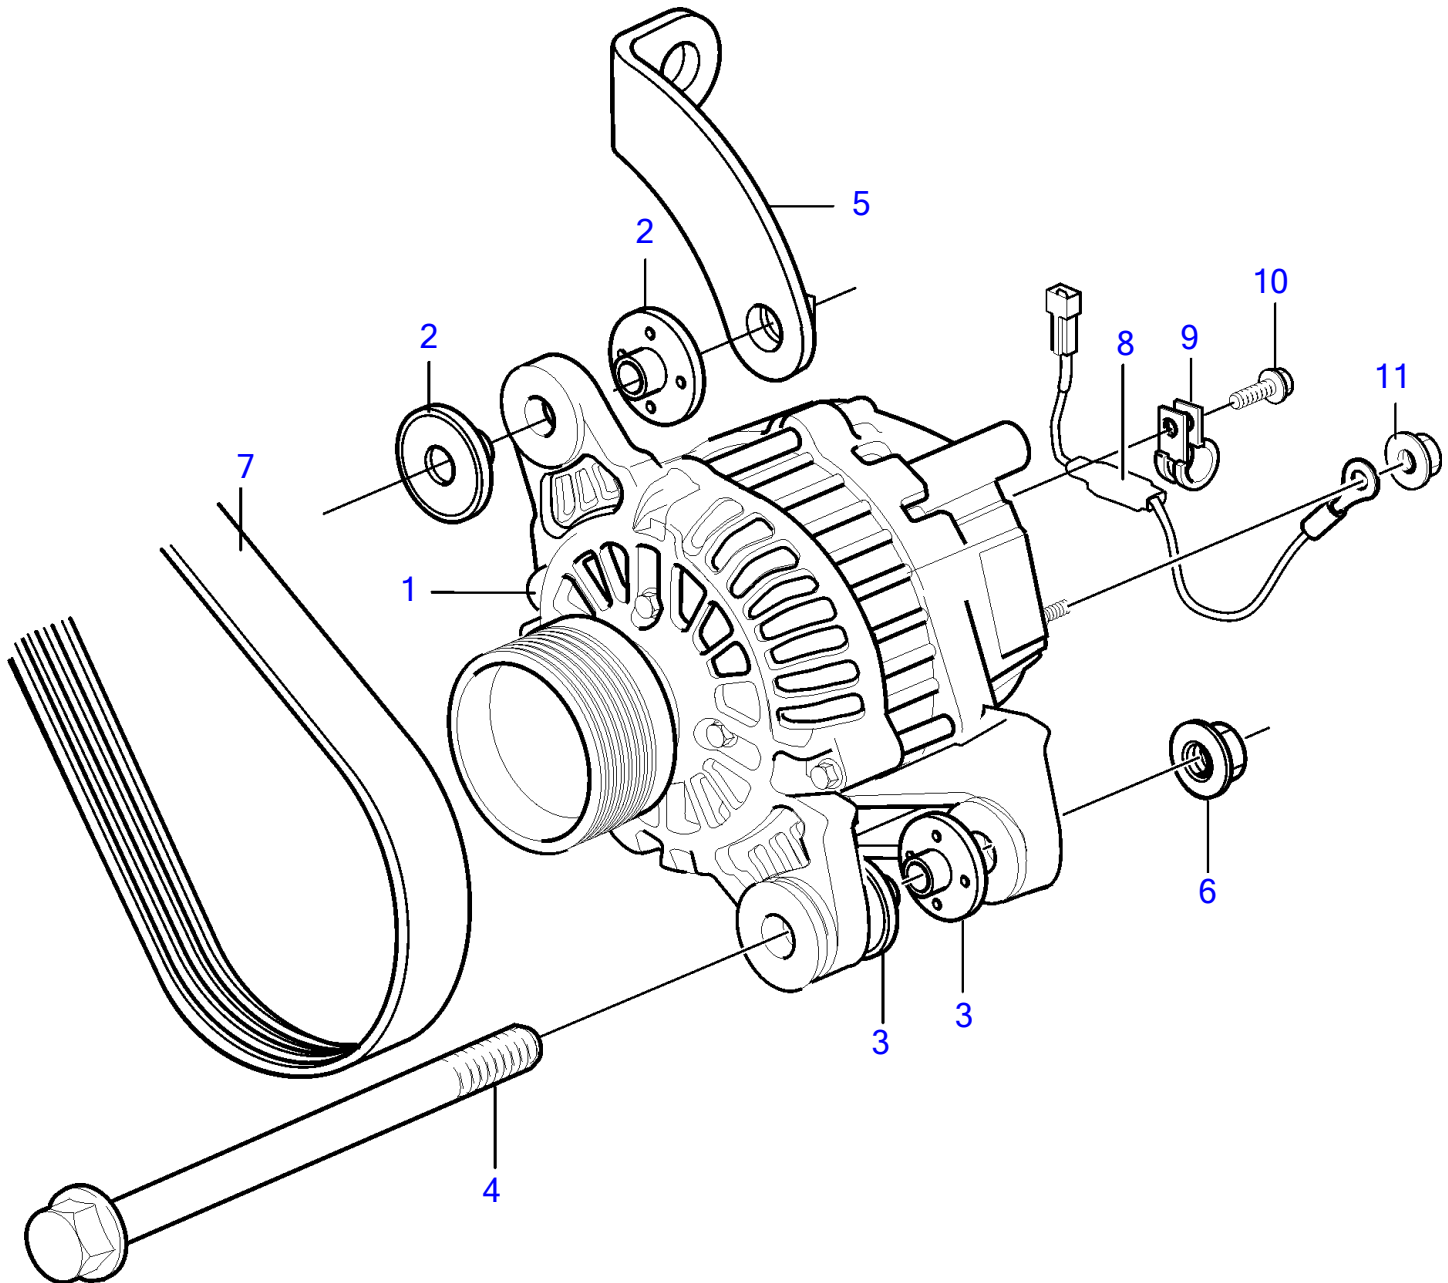

D4-180I-B, D4-180I-C, D4-180I-D, D4-180I-E, D4-210A-A, D4-210A-B, D4-210I-A, D4-210I-B, D4-225A-B, D4-225A-C, D4-225A-D, D4-225I-B, D4-225I-C, D4-225I-D, D4-260A-A, D4-260A-B, D4-260A-C, D4-260A-D, D4-260D-B, D4-260D-C, D4-260D-D, D4-260I-A, D4-260I-B, D4-260I-C, D4-260I-D, D4-300A-A, D4-300A-C, D4-300A-D, D4-300D-A, D4-300D-C, D4-300I-A, D4-300I-C, D4-300I-D, D4-225A-E, D4-225I-E, D4-260A-E, D4-260D-E, D4-260I-E, D4-300A-E, D4-300D-E, D4-300D-D, D4-300I-E

21288

D4-180I-B, D4-180I-C, D4-180I-D, D4-180I-E, D4-210A-A, D4-210A-B, D4-210I-A, D4-210I-B, D4-225A-B, D4-225A-C, D4-225A-D, D4-225I-B, D4-225I-C, D4-225I-D, D4-260A-A, D4-260A-B, D4-260A-C, D4-260A-D, D4-260D-B, D4-260D-C, D4-260D-D, D4-260I-A, D4-260I-B, D4-260I-C, D4-260I-D, D4-300A-A, D4-300A-C, D4-300A-D, D4-300D-A, D4-300D-C, D4-300I-A, D4-300I-C, D4-300I-D, D4-225A-E, D4-225I-E, D4-260A-E, D4-260D-E, D4-260I-E, D4-300A-E, D4-300D-E, D4-300D-D, D4-300I-E

REF	PART NO.	QTY	DESCRIPTION	NOTES
1	3803911	1	Alternator, exch	14V, 115A
	3803912	1	Alternator, exch	28V, 80A
2	3589369	2	Insulating bushing	D=8mm
3	3589388	2	Insulating bushing	D=12mm
4	978447	1	Flange screw	
5	3809682	1	Bracket	(3583005)
6	971096	1	Flange nut	
7	3582696	1	V-ribbed belt	Standard
	991590	1	V-ribbed belt	SOLAS
8	881679	1	Resistor	12V
	21694528	1	Resistor	24V
9	952626	1	Clamp	
10	948663	1	Flange screw	
11	983712	1	Hexagon nut	