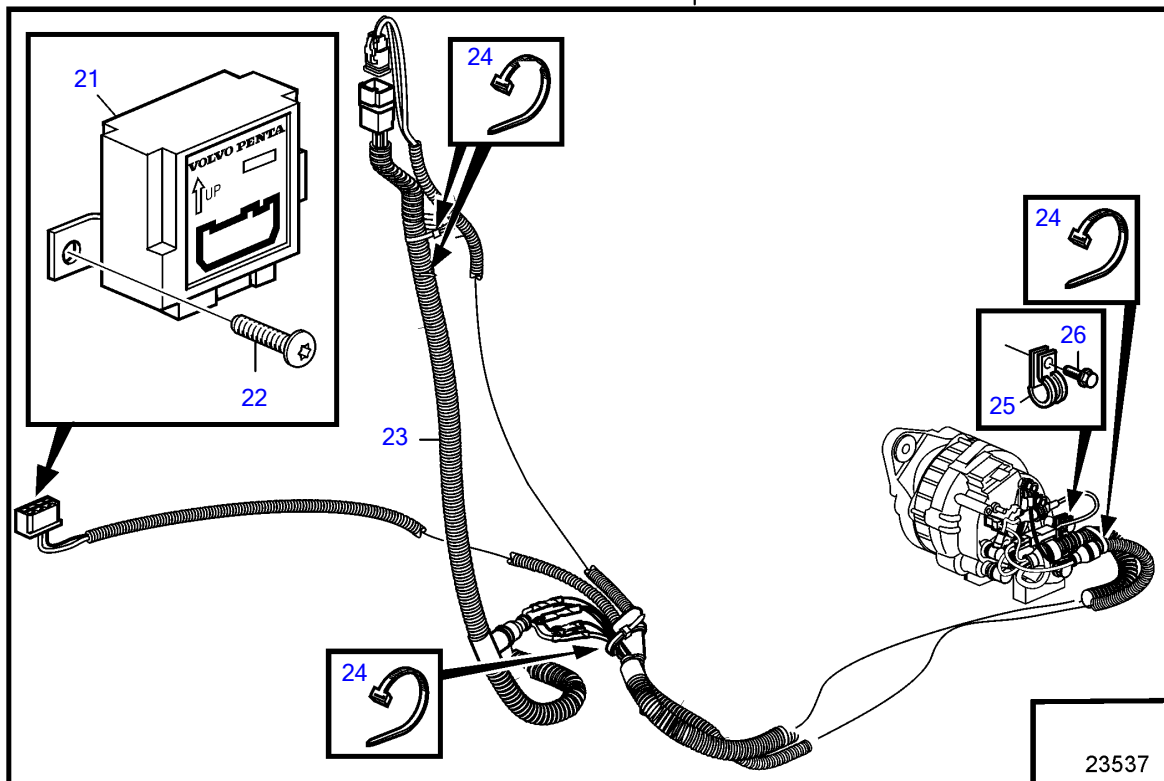

D4-180I-B, D4-210A-A, D4-210A-B, D4-210I-A, D4-210I-B, D4-225A-B, D4-225I-B, D4-260A-A, D4-260A-B, D4-260D-B, D4-260I-A, D4-260I-B

23537

D4-180I-B, D4-210A-A, D4-210A-B, D4-210I-A, D4-210I-B, D4-225A-B, D4-225I-B, D4-260A-A, D4-260A-B, D4-260D-B, D4-260I-A, D4-260I-B

REF	PART NO.	QTY	DESCRIPTION	NOTES
1	3885266	2	Bracket	
2	3807984	1	Bracket	
3	965182	12	Flange screw	
4	948880	10	Washer	
5	948645	6	Flange lock nut	
6	945444	2	Flange screw	
7	947760	4	Flange screw	
8	3803911	1	Alternator, exch	14V, 115A
	3803912	1	Alternator, exch	28V, 80A
9	946441	1	Flange screw	
10	946470	1	Flange screw	
11	3589369	2	Insulating bushing	D=8mm
12	978447	1	Flange screw	
13	21308514	2	Insulating bushing	D=12mm
14		1	Hose	
15	3885739	1	Bracket	
16	3584076	1	Bracket	
	3588184	1	Bracket	260A-A
17	971095	1	Flange nut	
18	3885686	2	Support	
19	978429	1	Spacer sleeve	
20	948616	4	Cable tie	
21	873112	1	Position sensor	
22		2	Screw	
23	21194576	1	Wiring harness	(3884119)
24	948211	4	Cable tie	
25	952632	1	Clamp	
26	948663	1	Flange screw	