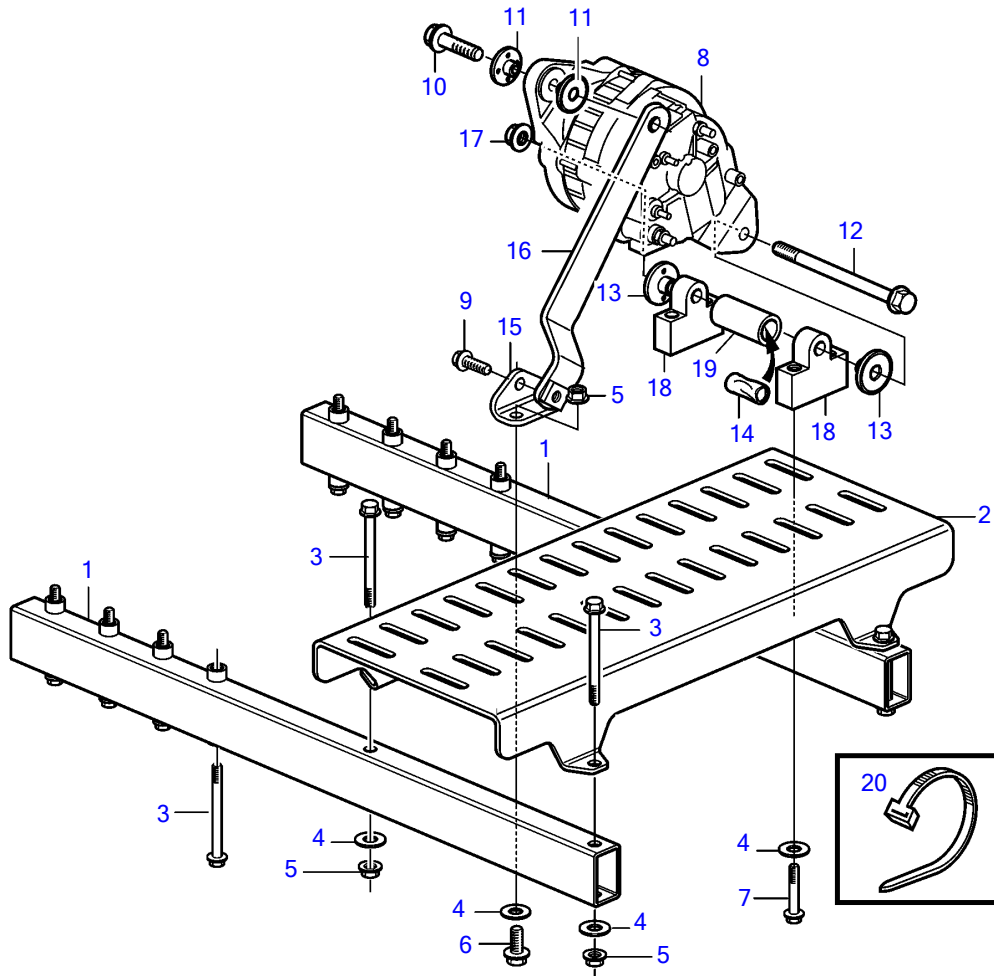

D4-180I-B, D4-210A-A, D4-210A-B, D4-210I-A, D4-210I-B, D4-225A-B, D4-225I-B, D4-260A-A, D4-260A-B, D4-260D-B, D4-260I-A, D4-260I-B

23537

D4-180I-B, D4-210A-A, D4-210A-B, D4-210I-A, D4-210I-B, D4-225A-B, D4-225I-B, D4-260A-A, D4-260A-B, D4-260D-B, D4-260I-A, D4-260I-B

REF	PART NO.	QTY	DESCRIPTION	NOTES
1	3885266	2	Bracket	
2	3807984	1	Bracket	
3	965182	12	Flange screw	
4	948880	10	Washer	
5	948645	6	Flange lock nut	
6	945444	2	Flange screw	
7	947760	4	Flange screw	
8	3803911	1	Alternator, exch	14V, 115A
	3803912	1	Alternator, exch	28V, 80A
9	946441	1	Flange screw	
10	946470	1	Flange screw	
11	3589369	2	Insulating bushing	D=8mm
12	978447	1	Flange screw	
13	21308514	2	Insulating bushing	D=12mm
14		1	Hose	
15	3885739	1	Bracket	
16	3584076	1	Bracket	
	3588184	1	Bracket	260A-A
17	971095	1	Flange nut	
18	3885686	2	Support	
19	978429	1	Spacer sleeve	
20	948616	4	Cable tie	
21	873112	1	Position sensor	
22		2	Screw	
23	21194576	1	Wiring harness	(3884119)
24	948211	4	Cable tie	
25	952632	1	Clamp	
26	948663	1	Flange screw	