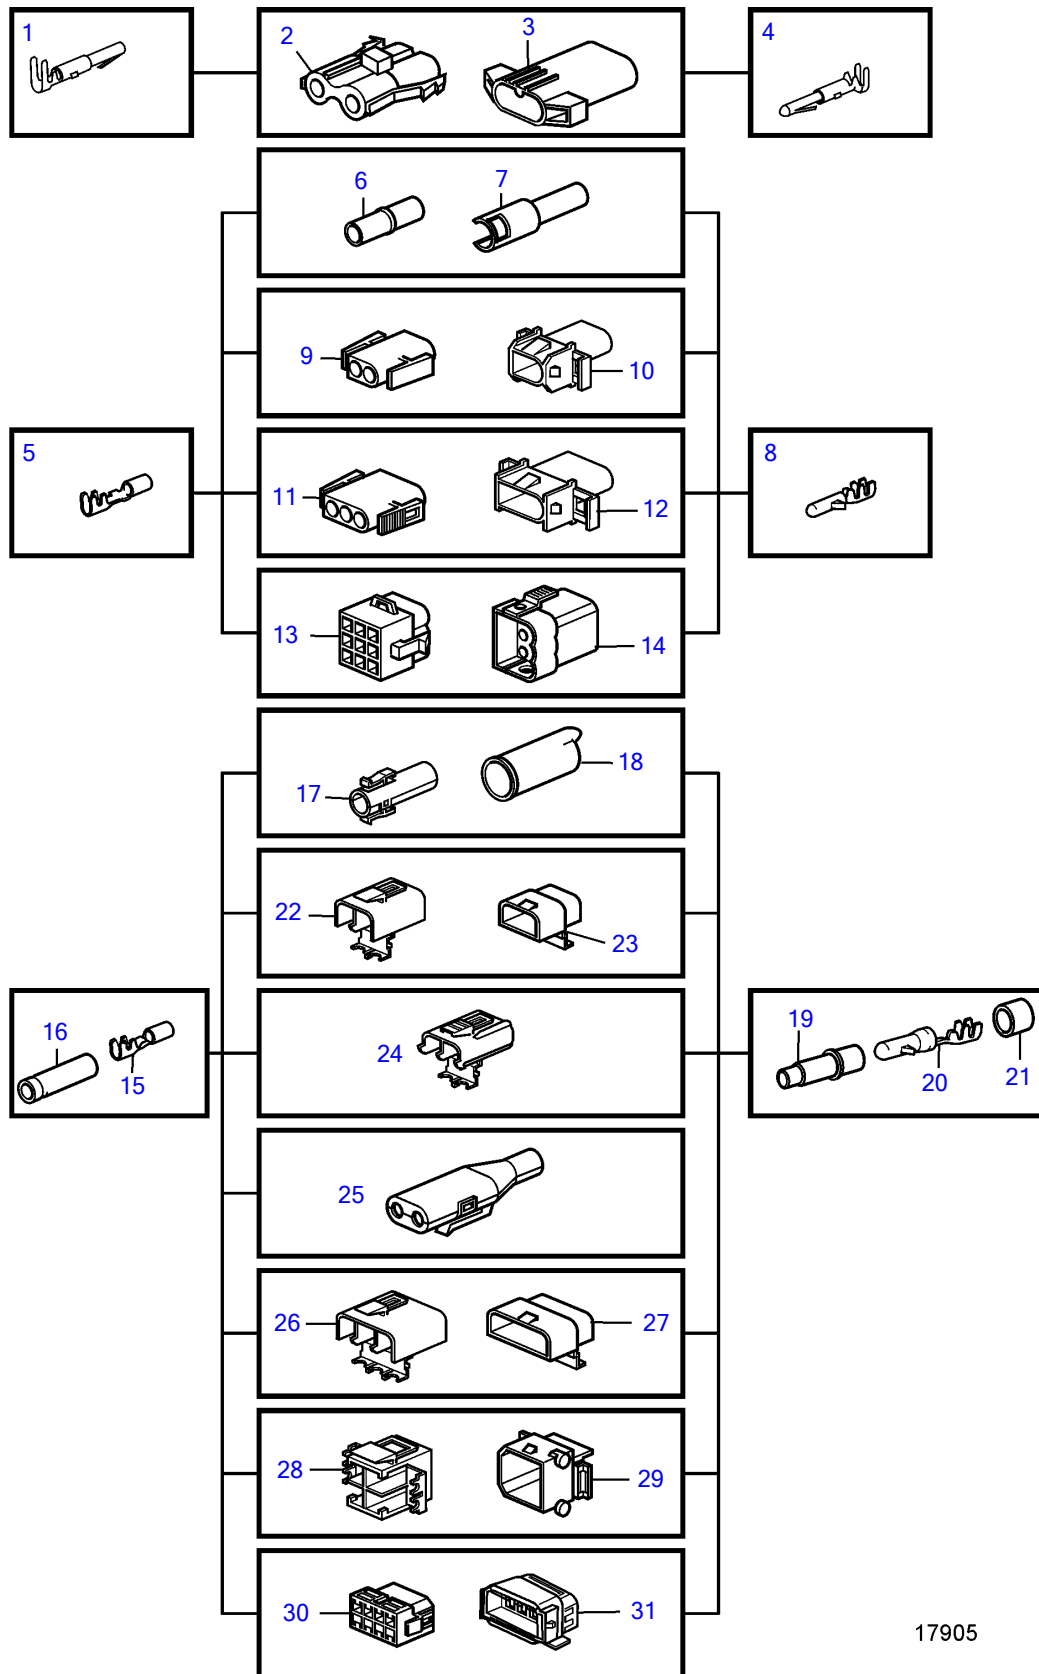

D4-180I-B, D4-180I-C, D4-180I-D, D4-180I-E, D4-210A-A, D4-210A-B, D4-210I-A, D4-210I-B, D4-225A-B, D4-225A-C, D4-225A-D, D4-225I-B, D4-225I-C, D4-225I-D, D4-260A-A, D4-260A-B, D4-260A-C, D4-260A-D, D4-260D-B, D4-260D-C, D4-260D-D, D4-260I-A, D4-260I-B, D4-260I-C, D4-260I-D, D4-300A-A, D4-300A-C, D4-300A-D, D4-300D-A, D4-300D-C, D4-300I-A, D4-300I-C, D4-300I-D, D4-225A-E, D4-225I-E, D4-260A-E, D4-260D-E, D4-260I-E, D4-300A-E, D4-300D-E, D4-300D-D, D4-300I-E

REF	PART NO.	DESCRIPTION	NOTES
1	946038	Cable terminal	2,1x0,5-1mm ²
2	944224	Housing	2-pole
3	944223	Housing	2-pole
4		Cable terminal	Not marketed by Volvo Penta., 2,1x0,5-1mm ²
5	965822	Cable terminal	3,5x1,1-2,5mm ²
	948289	Cable terminal	3,5x2,5-4,0mm ²
6	949584	Housing	3,5x1 natural
7	949583	Housing	3,5x1 natural
8	969831	Cable terminal	3,5x0,5-1mm ²
	965824	Cable terminal	3,5x1,1-2,5mm ²
	965825	Cable terminal	3,5x2,6-4,0mm ²
9	948996	Housing	3,5x2 natural
10	948995	Housing	3,5x2 natural
11	948296	Housing	3,5x3 natural
12	948297	Housing	3,5x3 natural
13	948294	Housing	3,5x9 natural
14	948295	Housing	3,5x9 natural
15	949371	Cable terminal	3,5x0,75-1,5mm ²
	1598753	Insulator	3,5x2,5-4,5mm ²
16	1598753	Insulator	
17	1307035	Housing	1-pole
18	1308436	Housing	1-pole
19	1608765	Insulator	
20	965824	Cable terminal	3,5x2,5-4,5mm ²
21	1608766	Seal	
22	1307048	Housing	2-pole
23	1307049	Housing	2-pole
24	970753	Housing	2-pole
25	1624477	Housing	2-pole
26	1259828	Housing	3-pole
27	3523442	Pin housing	3-polig (1259829)
28	1259830	Housing	4-pole
29	1259831	Housing	4-pole
30	966812	Housing	8-pole
31	967809	Housing	8-pole