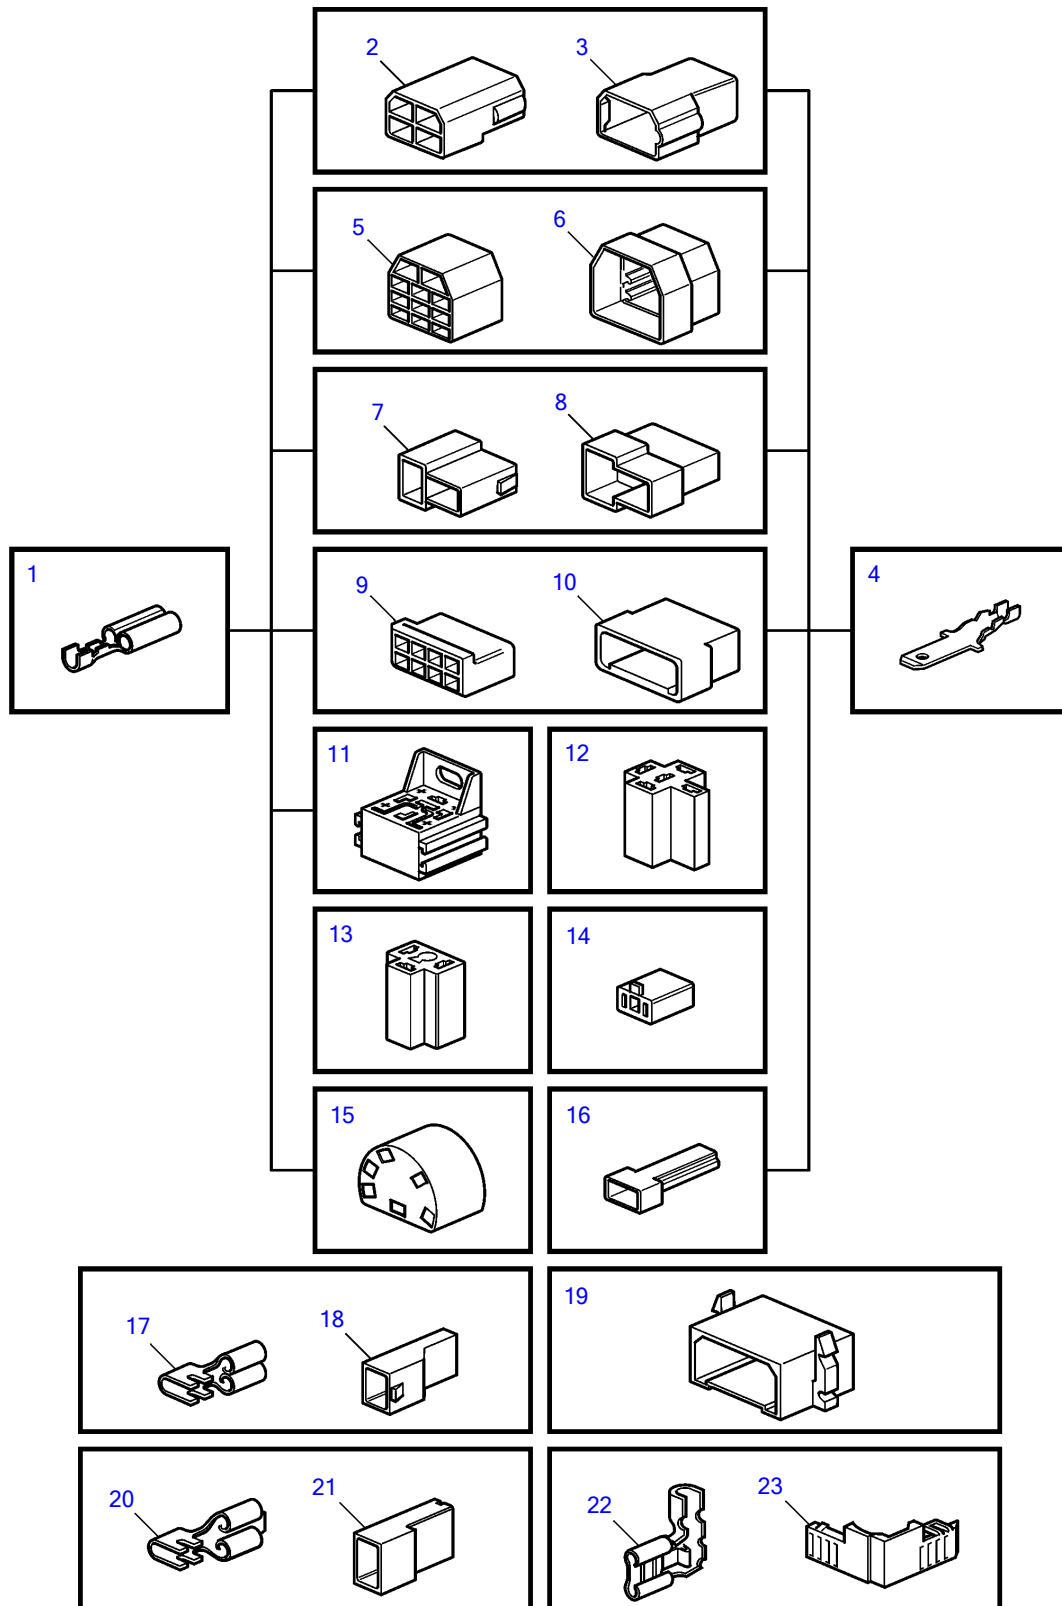

D4-180I-B, D4-180I-C, D4-180I-D, D4-180I-E, D4-210A-A, D4-210A-B, D4-210I-A, D4-210I-B, D4-225A-B, D4-225A-C, D4-225A-D, D4-225I-B, D4-225I-C, D4-225I-D, D4-260A-A, D4-260A-B, D4-260A-C, D4-260A-D, D4-260D-B, D4-260D-C, D4-260D-D, D4-260I-A, D4-260I-B, D4-260I-C, D4-260I-D, D4-300A-A, D4-300A-C, D4-300A-D, D4-300D-A, D4-300D-C, D4-300I-A, D4-300I-C, D4-300I-D, D4-225A-E, D4-225I-E, D4-260A-E, D4-260D-E, D4-260I-E, D4-300A-E, D4-300D-E, D4-300D-D, D4-300I-E

REF	PART NO.	DESCRIPTION	NOTES
1	973150	Cable terminal	6,3x0,8x1,1-2,5mm <sup>2</sup>
	949206	Cable terminal	6,3x0,8x4,0-6,0mm <sup>2</sup>
2	948856	Housing	6,3x4 natural
3	948855	Housing	6,3x4 natural
4	973117	Cable terminal	6,3x0,8x0,5-1,0mm <sup>2</sup>
	881487	Cable terminal	6,3x0,8x0,75-2,5mm <sup>2</sup>
	881488	Cable terminal	6,3x0,8x4,0-6,0mm <sup>2</sup>
5	945830	Housing	6,3x11 natural
6	945831	Tab housing	6,3x11 natural
7	958210	Housing	6,3x2 black
8	958209	Housing	6,3x2 black
9	944076	Housing	6,3x8 natural
10	948857	Housing	6,3x8 natural
11	977184	Housing	6,3x5x4,8/2,8x4
12	1214948	Housing	6,3x5 black
13	945469	Housing	6,3x3 black
14	1578937	Housing	6,3x2 natural
15	828624	Receptacle housing	6,3x6
16		Housing	6,3x1 black
17	949405	Cable terminal	4,8x1,1-2,5mm <sup>2</sup>
18	947848	Housing	4,8x1 natural
19	944077	Housing	6,3x8 natural
20	881483	Cable terminal	6,3x0,8x1,1-2,5mm <sup>2</sup>
	881484	Cable terminal	6,3x0,8x4,0-6,0mm <sup>2</sup>
21	949597	Housing	6,3x1 natural
	943511	Housing	6,3x1 natural
22	881489	Cable terminal	6,3x0,8x1,1-2,5
23	944221	Housing	6,3x1 natural