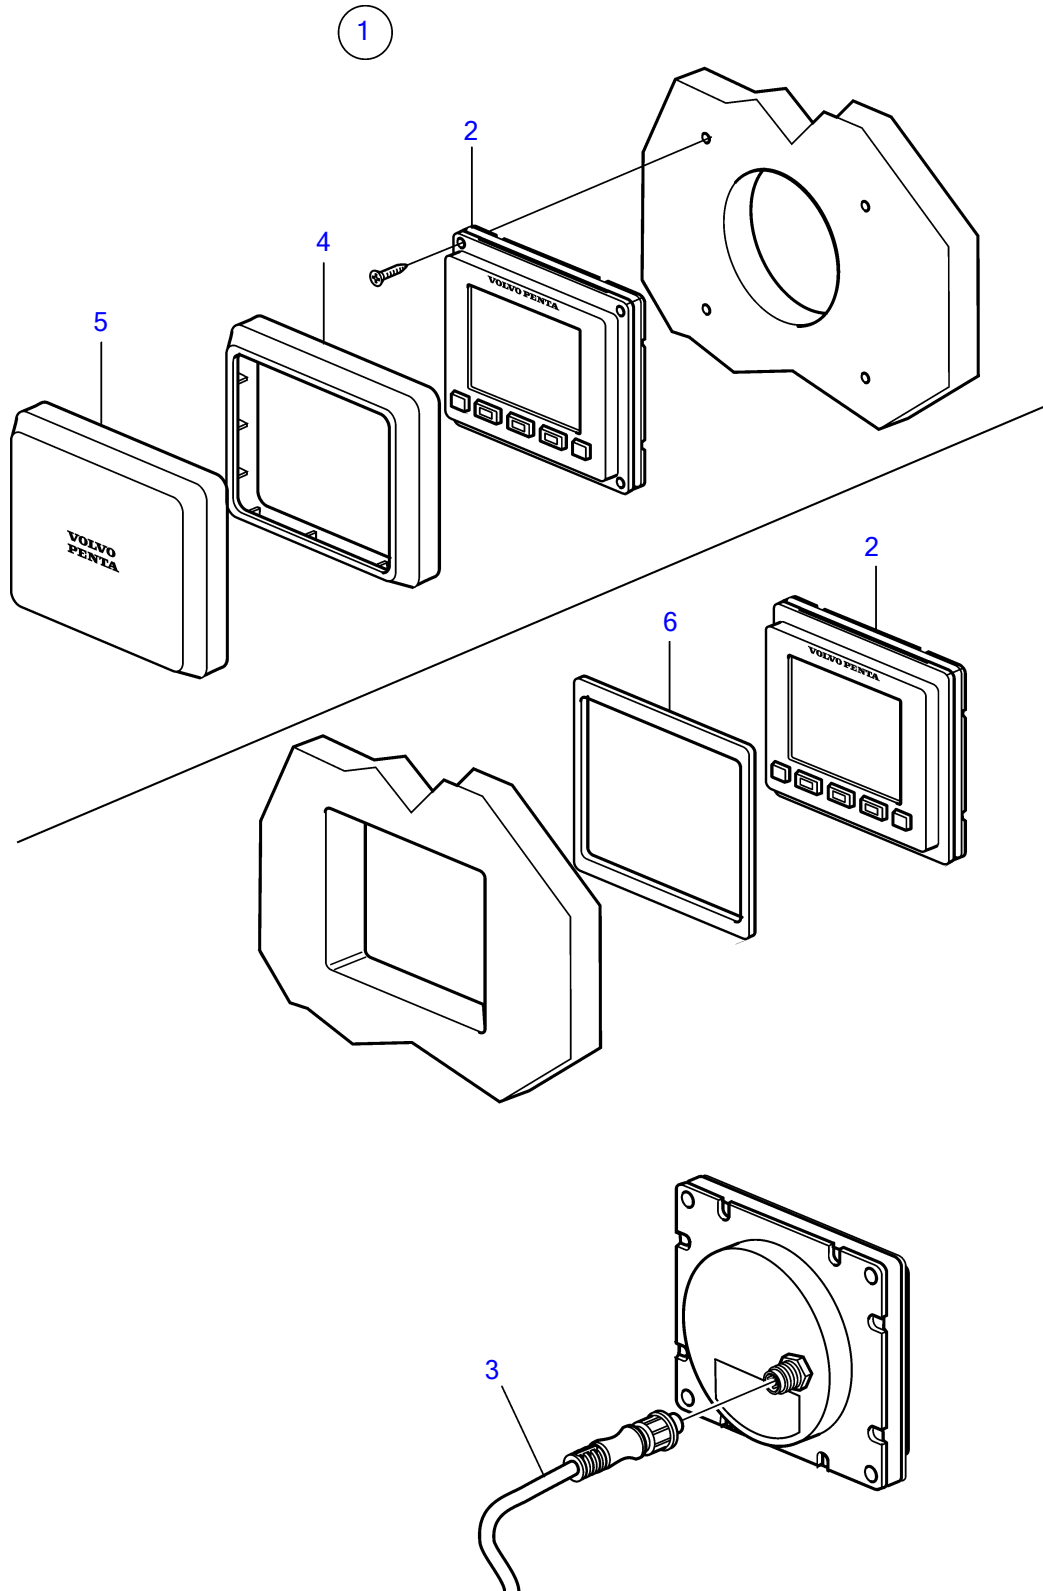

D4-180I-B, D4-180I-C, D4-180I-E, D4-210A-A, D4-210A-B, D4-210I-A, D4-210I-B, D4-225A-B, D4-225A-C, D4-225I-B, D4-225I-C, D4-260A-A, D4-260A-B, D4-260A-C, D4-260D-B, D4-260D-C, D4-260I-A, D4-260I-B, D4-260I-C, D4-300A-A, D4-300A-C, D4-300D-A, D4-300D-C, D4-300I-A, D4-300I-C, D4-225A-E, D4-225I-E, D4-260A-E, D4-260D-E, D4-260I-E, D4-300A-E, D4-300D-E, D4-300I-E

| REF | PART NO. | QTY | DESCRIPTION | NOTES |
|-----|----------|-----|--------------|---------------------|
| 1 | 21584186 | 1 | Display, kit | |
| 2 | | 1 | • Display | |
| 3 | 21640400 | 1 | • Cable | |
| 4 | 21611210 | 1 | • Frame | For top mounting |
| 5 | 21611208 | 1 | • Cover | For top mounting |
| 6 | 21693705 | 1 | • Gasket | For flush mounting. |