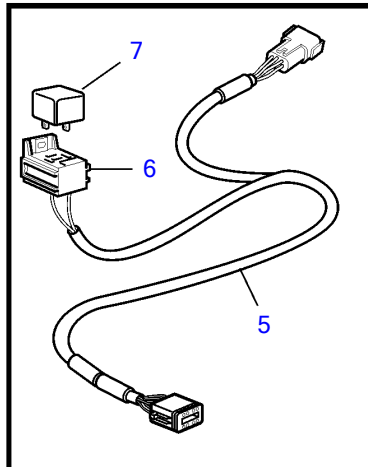

D4-180I-B, D4-210A-A, D4-210A-B, D4-210I-A, D4-210I-B, D4-225A-B, D4-225I-B, D4-260A-A, D4-260A-B, D4-260I-A, D4-260I-B

25379

D4-180I-B, D4-210A-A, D4-210A-B, D4-210I-A, D4-210I-B, D4-225A-B, D4-225I-B, D4-260A-A, D4-260A-B, D4-260I-A, D4-260I-B

REF	PART NO.	QTY	DESCRIPTION	SEE SEC.	NOTES
1	3840958	1	Display		(3588849)
2	830928	4	Stud		
3	830930	4	Nut		
4	3588207	1	Cable kit, display		
5	881786	1	Cable kit		
6	977184	1	Housing		
7	873765	1	Relay		12V
	3171420	1	Relay		24V
8	3889410	1	Extension cable'verl		L=1.5m, (874752)
	874779	1	Extension cable'verl		L=3.0m
	874780	1	Extension cable'verl		L=5.0m
	874781	1	Extension cable'verl		L=7.0m
	874782	1	Extension cable'verl		L=9.0m
	874783	1	Extension cable'verl		L=11.0m
9	874789	1	Cable kit		PCU-HCU, 6 pole, L=5.0m
	889550	1	Cable		PCU-HCU, 6 pole, L=7.0m
	889551	1	Cable		PCU-HCU, 6 pole, L=9.0m
	889552	1	Cable		PCU-HCU, 6 pole, L=11.0m
	888013	1	Cable		PCU-HCU, 6 pole, L=13.0m
	888243	1	Extension cable'verl		Extension cables. Multilink, 6-pin., L=3.0m
	888244	1	Extension cable'verl		Extension cables. Multilink, 6-pin., L=5.0m
	888245	1	Extension cable'verl		Extension cables. Multilink, 6-pin., L=7.0m
	888246	1	Extension cable'verl		Extension cables. Multilink, 6-pin., L=9.0m
	888247	1	Extension cable'verl		Extension cables. Multilink, 6-pin., L=11.0m
10	21122603	1	Cable		Inboard, Engine-PCU cable., L=3.0m
	21122605	1	Cable		Inboard, Engine-PCU cable., L=5.0m (874818)
11	3808576	1	Wiring harness		AQ, Engine-PCU cable., L=3.0m
	3808577	1	Wiring harness		AQ, Engine-PCU cable., L=5.0m
12	874676	1	Cable kit		EVC control lever cable, 6-pole., L=1.5m
13	3588972	1	Cable kit		T-connector bus cable, 6-pole., L=0.5m
14	3587070	1	Starter switch, set		Kit with 2 key switch with identical key.
15	3587071	1	Starter switch		
16	859955	1	• Plastic nut		
17	859953	1	• Key		State key code when ordering.
			• Bulletin 49-30	49-30-EN	Key P/N 859953
18	888004	1	Cable, starter switch		
19	3840320	X	Control unit, not programmed		HCU. Software ordered separately or downloaded with Vodia.
	3586261	X	Software		Warehouse programming. This p/n can not be ordered, but will be used for invoicing.
	3586259	X	Software		Vodia-programming. This p/n can not be ordered, but will be used for invoicing.
20	3840321	X	Control unit, not programmed		PCU. Software ordered separately or downloaded with Vodia.
	3586267	X	Software		Warehouse programming. This p/n can not be ordered, but will be used for invoicing.
	3586266	X	Software		Vodia-programming. This p/n can not be ordered, but will be used for invoicing.
21	3588208	1	Cable kit, synchronizing		Synchronizing cabel for twin installation. 6 pole.
22	874807	1	Cable kit, fuel, water, rudder		
23	3808852	1	Cable kit, instruments, panels		Aux cable
24	3587054	1	Sensor		Through hull
25	3587055	1	Sensor		Mounted on transom
26	21509941	1	Control unit		

7746200-30-7540

25379

Upd:2012-02-23