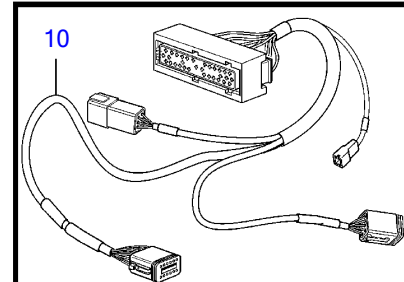

D4-180I-B, D4-210A-A, D4-210A-B, D4-210I-A, D4-210I-B, D4-225A-B, D4-225I-B, D4-260A-A, D4-260A-B, D4-260I-A, D4-260I-B

25379

D4-180I-B, D4-210A-A, D4-210A-B, D4-210I-A, D4-210I-B, D4-225A-B, D4-225I-B, D4-260A-A, D4-260A-B, D4-260I-A, D4-260I-B

REF	PART NO.	QTY	DESCRIPTION	SEE SEC.	NOTES
1	3840958	1	Display		(3588849)
2	830928	4	Stud		
3	830930	4	Nut		
4	3588207	1	Cable kit, display		
5	881786	1	Cable kit		
6	977184	1	Housing		
7	873765	1	Relay		12V
	3171420	1	Relay		24V
8	3889410	1	Extension cable'verl		L=1.5m, (874752)
	874779	1	Extension cable'verl		L=3.0m
	874780	1	Extension cable'verl		L=5.0m
	874781	1	Extension cable'verl		L=7.0m
	874782	1	Extension cable'verl		L=9.0m
	874783	1	Extension cable'verl		L=11.0m
9	874789	1	Cable kit		PCU-HCU, 6 pole, L=5.0m
	889550	1	Cable		PCU-HCU, 6 pole, L=7.0m
	889551	1	Cable		PCU-HCU, 6 pole, L=9.0m
	889552	1	Cable		PCU-HCU, 6 pole, L=11.0m
	888013	1	Cable		PCU-HCU, 6 pole, L=13.0m
	888243	1	Extension cable'verl		Extension cables. Multilink, 6-pin., L=3.0m
	888244	1	Extension cable'verl		Extension cables. Multilink, 6-pin., L=5.0m
	888245	1	Extension cable'verl		Extension cables. Multilink, 6-pin., L=7.0m
	888246	1	Extension cable'verl		Extension cables. Multilink, 6-pin., L=9.0m
	888247	1	Extension cable'verl		Extension cables. Multilink, 6-pin., L=11.0m
10	21122603	1	Cable		Inboard, Engine-PCU cable., L=3.0m
	21122605	1	Cable		Inboard, Engine-PCU cable., L=5.0m (874818)
11	3808576	1	Wiring harness		AQ, Engine-PCU cable., L=3.0m
	3808577	1	Wiring harness		AQ, Engine-PCU cable., L=5.0m
12	874676	1	Cable kit		EVC control lever cable, 6-pole., L=1.5m
13	3588972	1	Cable kit		T-connector bus cable, 6-pole., L=0.5m
14	3587070	1	Starter switch, set		Kit with 2 key switch with identical key.
15	3587071	1	Starter switch		
16	859955	1	• Plastic nut		
17	859953	1	• Key		State key code when ordering.
			• Bulletin 49-30	49-30-EN	Key P/N 859953
18	888004	1	Cable, starter switch		
19	3840320	X	Control unit, not programmed		HCU. Software ordered separately or downloaded with Vodia.
	3586261	X	Software		Warehouse programming. This p/n can not be ordered, but will be used for invoicing.
	3586259	X	Software		Vodia-programming. This p/n can not be ordered, but will be used for invoicing.
20	3840321	X	Control unit, not programmed		PCU. Software ordered separately or downloaded with Vodia.
	3586267	X	Software		Warehouse programming. This p/n can not be ordered, but will be used for invoicing.
	3586266	X	Software		Vodia-programming. This p/n can not be ordered, but will be used for invoicing.
21	3588208	1	Cable kit, synchronizing		Synchronizing cabel for twin installation. 6 pole.
22	874807	1	Cable kit, fuel, water, rudder		
23	3808852	1	Cable kit, instruments, panels		Aux cable
24	3587054	1	Sensor		Through hull
25	3587055	1	Sensor		Mounted on transom
26	21509941	1	Control unit		

7746200-30-7540

25379

Upd:2012-02-23