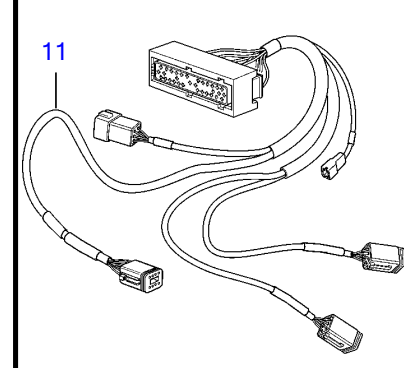

D4-180I-B, D4-210A-A, D4-210A-B, D4-210I-A, D4-210I-B, D4-225A-B, D4-225I-B, D4-260A-A, D4-260A-B, D4-260I-A, D4-260I-B

25379

D4-180I-B, D4-210A-A, D4-210A-B, D4-210I-A, D4-210I-B, D4-225A-B, D4-225I-B, D4-260A-A, D4-260A-B, D4-260I-A, D4-260I-B

REF	PART NO.	QTY	DESCRIPTION	SEE SEC.	NOTES
1	3840958	1	Display		(3588849)
2	830928	4	Stud		
3	830930	4	Nut		
4	3588207	1	Cable kit, display		
5	881786	1	Cable kit		
6	977184	1	Housing		
7	873765	1	Relay		12V
	3171420	1	Relay		24V
8	3889410	1	Extension cable'verl		L=1.5m, (874752)
	874779	1	Extension cable'verl		L=3.0m
	874780	1	Extension cable'verl		L=5.0m
	874781	1	Extension cable'verl		L=7.0m
	874782	1	Extension cable'verl		L=9.0m
	874783	1	Extension cable'verl		L=11.0m
9	874789	1	Cable kit		PCU-HCU, 6 pole, L=5.0m
	889550	1	Cable		PCU-HCU, 6 pole, L=7.0m
	889551	1	Cable		PCU-HCU, 6 pole, L=9.0m
	889552	1	Cable		PCU-HCU, 6 pole, L=11.0m
	888013	1	Cable		PCU-HCU, 6 pole, L=13.0m
	888243	1	Extension cable'verl		Extension cables. Multilink, 6-pin., L=3.0m
	888244	1	Extension cable'verl		Extension cables. Multilink, 6-pin., L=5.0m
	888245	1	Extension cable'verl		Extension cables. Multilink, 6-pin., L=7.0m
	888246	1	Extension cable'verl		Extension cables. Multilink, 6-pin., L=9.0m
	888247	1	Extension cable'verl		Extension cables. Multilink, 6-pin., L=11.0m
10	21122603	1	Cable		Inboard, Engine-PCU cable., L=3.0m
	21122605	1	Cable		Inboard, Engine-PCU cable., L=5.0m (874818)
11	3808576	1	Wiring harness		AQ, Engine-PCU cable., L=3.0m
	3808577	1	Wiring harness		AQ, Engine-PCU cable., L=5.0m
12	874676	1	Cable kit		EVC control lever cable, 6-pole., L=1.5m
13	3588972	1	Cable kit		T-connector bus cable, 6-pole., L=0.5m
14	3587070	1	Starter switch, set		Kit with 2 key switch with identical key.
15	3587071	1	Starter switch		
16	859955	1	• Plastic nut		
17	859953	1	• Key		State key code when ordering.
			• Bulletin 49-30	49-30-EN	Key P/N 859953
18	888004	1	Cable, starter switch		
19	3840320	X	Control unit, not programmed		HCU. Software ordered separately or downloaded with Vodia.
	3586261	X	Software		Warehouse programming. This p/n can not be ordered, but will be used for invoicing.
	3586259	X	Software		Vodia-programming. This p/n can not be ordered, but will be used for invoicing.
20	3840321	X	Control unit, not programmed		PCU. Software ordered separately or downloaded with Vodia.
	3586267	X	Software		Warehouse programming. This p/n can not be ordered, but will be used for invoicing.
	3586266	X	Software		Vodia-programming. This p/n can not be ordered, but will be used for invoicing.
21	3588208	1	Cable kit, synchronizing		Synchronizing cabel for twin installation. 6 pole.
22	874807	1	Cable kit, fuel, water, rudder		
23	3808852	1	Cable kit, instruments, panels		Aux cable
24	3587054	1	Sensor		Through hull
25	3587055	1	Sensor		Mounted on transom
26	21509941	1	Control unit		

7746200-30-7540

25379

Upd:2012-02-23