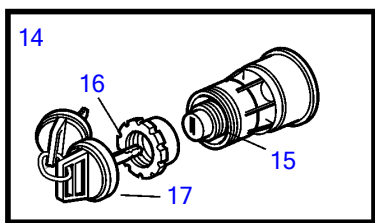

D4-180I-B, D4-210A-A, D4-210A-B, D4-210I-A, D4-210I-B, D4-225A-B, D4-225I-B, D4-260A-A, D4-260A-B, D4-260I-A, D4-260I-B

25379

D4-180I-B, D4-210A-A, D4-210A-B, D4-210I-A, D4-210I-B, D4-225A-B, D4-225I-B, D4-260A-A, D4-260A-B, D4-260I-A, D4-260I-B

REF	PART NO.	QTY	DESCRIPTION	SEE SEC.	NOTES
1	3840958	1	Display		(3588849)
2	830928	4	Stud		
3	830930	4	Nut		
4	3588207	1	Cable kit, display		
5	881786	1	Cable kit		
6	977184	1	Housing		
7	873765	1	Relay		12V
	3171420	1	Relay		24V
8	3889410	1	Extension cable'verl		L=1.5m, (874752)
	874779	1	Extension cable'verl		L=3.0m
	874780	1	Extension cable'verl		L=5.0m
	874781	1	Extension cable'verl		L=7.0m
	874782	1	Extension cable'verl		L=9.0m
	874783	1	Extension cable'verl		L=11.0m
9	874789	1	Cable kit		PCU-HCU, 6 pole, L=5.0m
	889550	1	Cable		PCU-HCU, 6 pole, L=7.0m
	889551	1	Cable		PCU-HCU, 6 pole, L=9.0m
	889552	1	Cable		PCU-HCU, 6 pole, L=11.0m
	888013	1	Cable		PCU-HCU, 6 pole, L=13.0m
	888243	1	Extension cable'verl		Extension cables. Multilink, 6-pin., L=3.0m
	888244	1	Extension cable'verl		Extension cables. Multilink, 6-pin., L=5.0m
	888245	1	Extension cable'verl		Extension cables. Multilink, 6-pin., L=7.0m
	888246	1	Extension cable'verl		Extension cables. Multilink, 6-pin., L=9.0m
	888247	1	Extension cable'verl		Extension cables. Multilink, 6-pin., L=11.0m
10	21122603	1	Cable		Inboard, Engine-PCU cable., L=3.0m
	21122605	1	Cable		Inboard, Engine-PCU cable., L=5.0m (874818)
11	3808576	1	Wiring harness		AQ, Engine-PCU cable., L=3.0m
	3808577	1	Wiring harness		AQ, Engine-PCU cable., L=5.0m
12	874676	1	Cable kit		EVC control lever cable, 6-pole., L=1.5m
13	3588972	1	Cable kit		T-connector bus cable, 6-pole., L=0.5m
14	3587070	1	Starter switch, set		Kit with 2 key switch with identical key.
15	3587071	1	Starter switch		
16	859955	1	• Plastic nut		
17	859953	1	• Key		State key code when ordering.
			• Bulletin 49-30	49-30-EN	Key P/N 859953
18	888004	1	Cable, starter switch		
19	3840320	X	Control unit, not programmed		HCU. Software ordered separately or downloaded with Vodia.
	3586261	X	Software		Warehouse programming. This p/n can not be ordered, but will be used for invoicing.
	3586259	X	Software		Vodia-programming. This p/n can not be ordered, but will be used for invoicing.
20	3840321	X	Control unit, not programmed		PCU. Software ordered separately or downloaded with Vodia.
	3586267	X	Software		Warehouse programming. This p/n can not be ordered, but will be used for invoicing.
	3586266	X	Software		Vodia-programming. This p/n can not be ordered, but will be used for invoicing.
21	3588208	1	Cable kit, synchronizing		Synchronizing cabel for twin installation. 6 pole.
22	874807	1	Cable kit, fuel, water, rudder		
23	3808852	1	Cable kit, instruments, panels		Aux cable
24	3587054	1	Sensor		Through hull
25	3587055	1	Sensor		Mounted on transom
26	21509941	1	Control unit		

7746200-30-7540

25379

Upd:2012-02-23