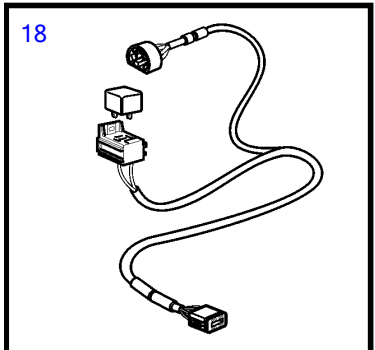

D4-180I-B, D4-210A-A, D4-210A-B, D4-210I-A, D4-210I-B, D4-225A-B, D4-225I-B, D4-260A-A, D4-260A-B, D4-260I-A, D4-260I-B

25379

D4-180I-B, D4-210A-A, D4-210A-B, D4-210I-A, D4-210I-B, D4-225A-B, D4-225I-B, D4-260A-A, D4-260A-B, D4-260I-A, D4-260I-B

REF	PART NO.	QTY	DESCRIPTION	SEE SEC.	NOTES
1	3840958	1	Display		(3588849)
2	830928	4	Stud		
3	830930	4	Nut		
4	3588207	1	Cable kit, display		
5	881786	1	Cable kit		
6	977184	1	Housing		
7	873765	1	Relay		12V
	3171420	1	Relay		24V
8	3889410	1	Extension cable'verl		L=1.5m, (874752)
	874779	1	Extension cable'verl		L=3.0m
	874780	1	Extension cable'verl		L=5.0m
	874781	1	Extension cable'verl		L=7.0m
	874782	1	Extension cable'verl		L=9.0m
	874783	1	Extension cable'verl		L=11.0m
9	874789	1	Cable kit		PCU-HCU, 6 pole, L=5.0m
	889550	1	Cable		PCU-HCU, 6 pole, L=7.0m
	889551	1	Cable		PCU-HCU, 6 pole, L=9.0m
	889552	1	Cable		PCU-HCU, 6 pole, L=11.0m
	888013	1	Cable		PCU-HCU, 6 pole, L=13.0m
	888243	1	Extension cable'verl		Extension cables. Multilink, 6-pin., L=3.0m
	888244	1	Extension cable'verl		Extension cables. Multilink, 6-pin., L=5.0m
	888245	1	Extension cable'verl		Extension cables. Multilink, 6-pin., L=7.0m
	888246	1	Extension cable'verl		Extension cables. Multilink, 6-pin., L=9.0m
	888247	1	Extension cable'verl		Extension cables. Multilink, 6-pin., L=11.0m
10	21122603	1	Cable		Inboard, Engine-PCU cable., L=3.0m
	21122605	1	Cable		Inboard, Engine-PCU cable., L=5.0m (874818)
11	3808576	1	Wiring harness		AQ, Engine-PCU cable., L=3.0m
	3808577	1	Wiring harness		AQ, Engine-PCU cable., L=5.0m
12	874676	1	Cable kit		EVC control lever cable, 6-pole., L=1.5m
13	3588972	1	Cable kit		T-connector bus cable, 6-pole., L=0.5m
14	3587070	1	Starter switch, set		Kit with 2 key switch with identical key.
15	3587071	1	Starter switch		
16	859955	1	• Plastic nut		
17	859953	1	• Key		State key code when ordering.
			• Bulletin 49-30	49-30-EN	Key P/N 859953
18	888004	1	Cable, starter switch		
19	3840320	X	Control unit, not programmed		HCU. Software ordered separately or downloaded with Vodia.
	3586261	X	Software		Warehouse programming. This p/n can not be ordered, but will be used for invoicing.
	3586259	X	Software		Vodia-programming. This p/n can not be ordered, but will be used for invoicing.
20	3840321	X	Control unit, not programmed		PCU. Software ordered separately or downloaded with Vodia.
	3586267	X	Software		Warehouse programming. This p/n can not be ordered, but will be used for invoicing.
	3586266	X	Software		Vodia-programming. This p/n can not be ordered, but will be used for invoicing.
21	3588208	1	Cable kit, synchronizing		Synchronizing cabel for twin installation. 6 pole.
22	874807	1	Cable kit, fuel, water, rudder		
23	3808852	1	Cable kit, instruments, panels		Aux cable
24	3587054	1	Sensor		Through hull
25	3587055	1	Sensor		Mounted on transom
26	21509941	1	Control unit		

7746200-30-7540

25379

Upd:2012-02-23