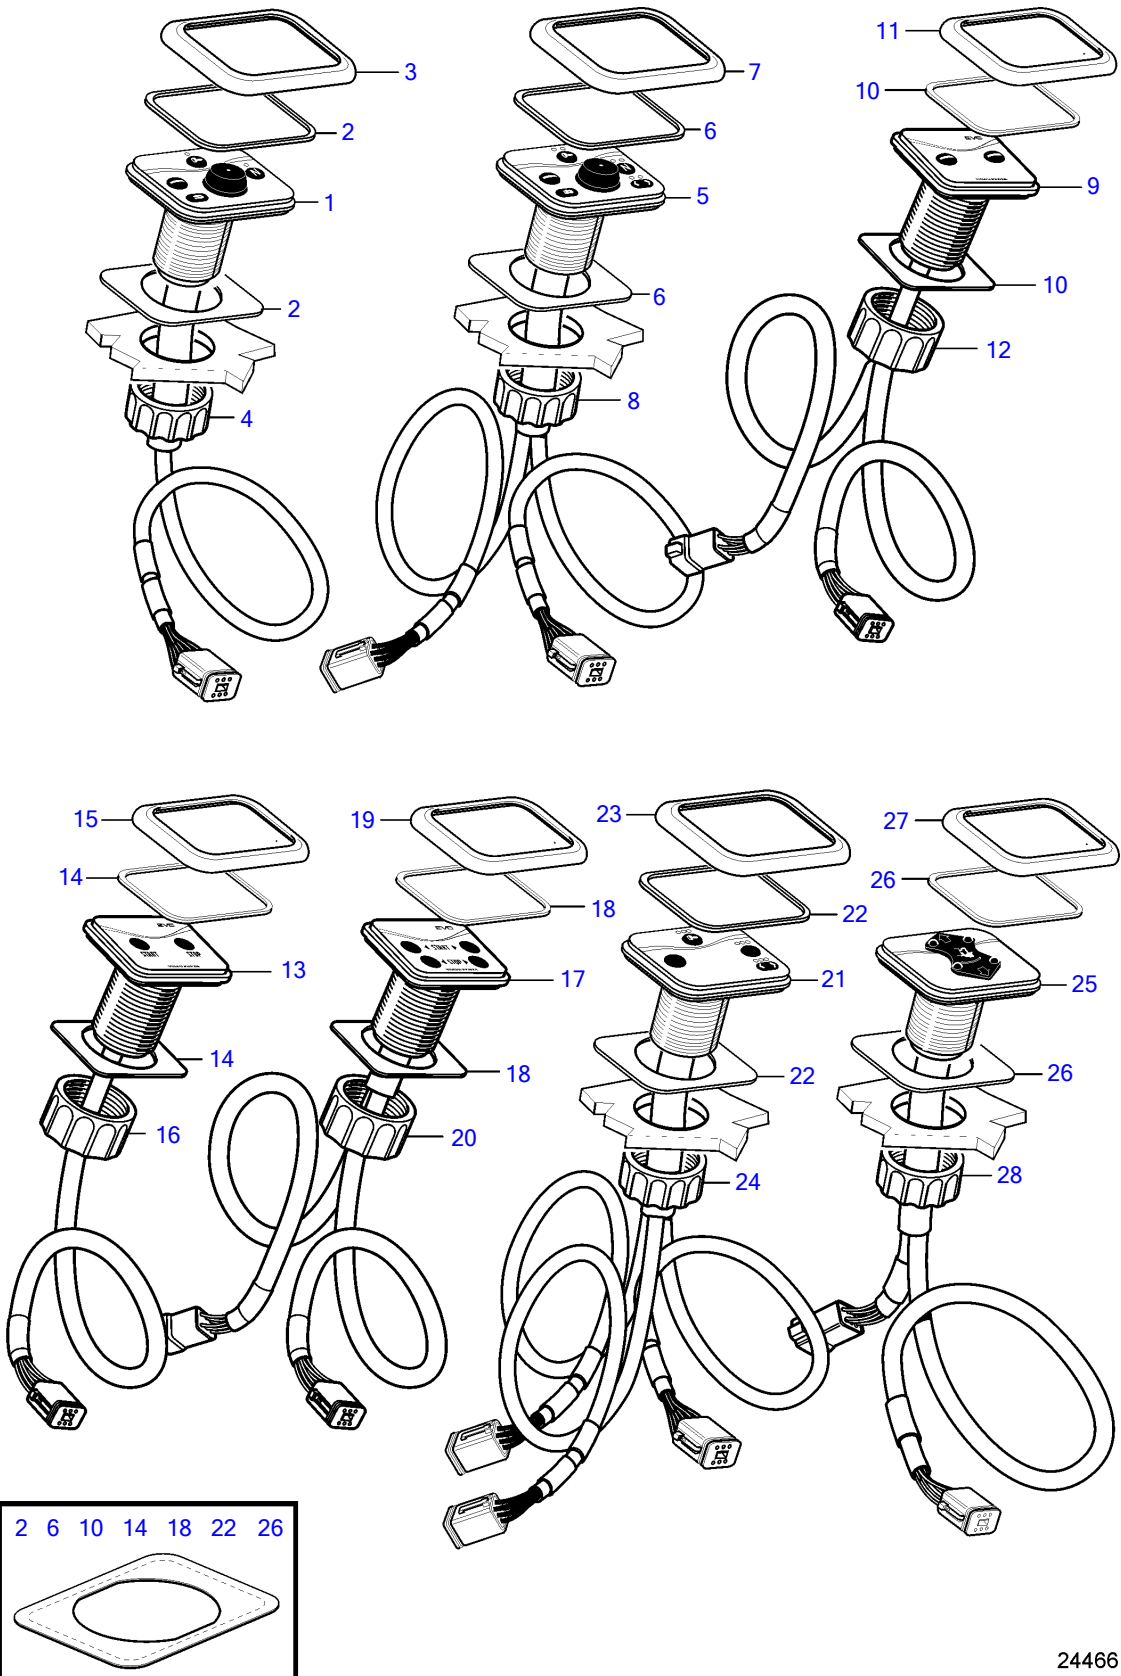

D4-180I-B, D4-180I-C, D4-180I-D, D4-180I-E, D4-210A-A, D4-210A-B, D4-210I-A, D4-210I-B, D4-225A-B, D4-225A-C, D4-225A-D, D4-225I-B, D4-225I-C, D4-225I-D, D4-260A-A, D4-260A-B, D4-260A-C, D4-260A-D, D4-260D-B, D4-260D-C, D4-260D-D, D4-260I-A, D4-260I-B, D4-260I-C, D4-260I-D, D4-300A-A, D4-300A-C, D4-300A-D, D4-300D-A, D4-300D-C, D4-300I-A, D4-300I-C, D4-300I-D, D4-225A-E, D4-225I-E, D4-260A-E, D4-260D-E, D4-260I-E, D4-300A-E, D4-300D-E, D4-300D-D, D4-300I-E

24466

D4-180I-B, D4-180I-C, D4-180I-D, D4-180I-E, D4-210A-A, D4-210A-B, D4-210I-A, D4-210I-B, D4-225A-B, D4-225A-C, D4-225A-D, D4-225I-B, D4-225I-C, D4-225I-D, D4-260A-A, D4-260A-B, D4-260A-C, D4-260A-D, D4-260D-B, D4-260D-C, D4-260D-D, D4-260I-A, D4-260I-B, D4-260I-C, D4-260I-D, D4-300A-A, D4-300A-C, D4-300A-D, D4-300D-A, D4-300D-C, D4-300I-A, D4-300I-C, D4-300I-D, D4-225A-E, D4-225I-E, D4-260A-E, D4-260D-E, D4-260I-E, D4-300A-E, D4-300D-E, D4-300D-D, D4-300I-E

REF	PART NO.	QTY	DESCRIPTION	NOTES
1	21310162	1	Control panel	Single installation
2	3808135	1	• Gasket	Also for flushmounting.
3	3808131	1	• Frame	
4	3808134	1	• Nut	
5	21310164	1	Control panel	Twin installation
6	3808135	1	• Gasket	Also for flushmounting.
7	3808131	1	• Frame	
8	3808134	1	• Nut	
9	21144011	1	Control panel	Sportfish
10	3808135	1	• Gasket	Also for flushmounting.
11	3808131	1	• Frame	
12	3808134	1	• Nut	
13	40005641		Control panel, start/stop	Single installation, Dual station
14	3808135	1	• Gasket	Also for flushmounting.
15	3808131	1	• Frame	
16	3808134	1	• Nut	
17	40005642	1	Control panel, start/stop	Twin installation, Dual station
18	3808135	1	• Gasket	Also for flushmounting.
19	3808131	1	• Frame	
20	3808134	1	• Nut	
21	3594954	1	Kit, start/stop	Triple installation.
22	3808135	1	• Gasket	
23	3808131	1	• Frame	
24	3808134	1	• Nut	
25	40005634	1	Control panel	Power trim
26	3808135	1	• Gasket	Also for flushmounting.
27	3808131	1	• Frame	
28	3808134	1	• Nut	