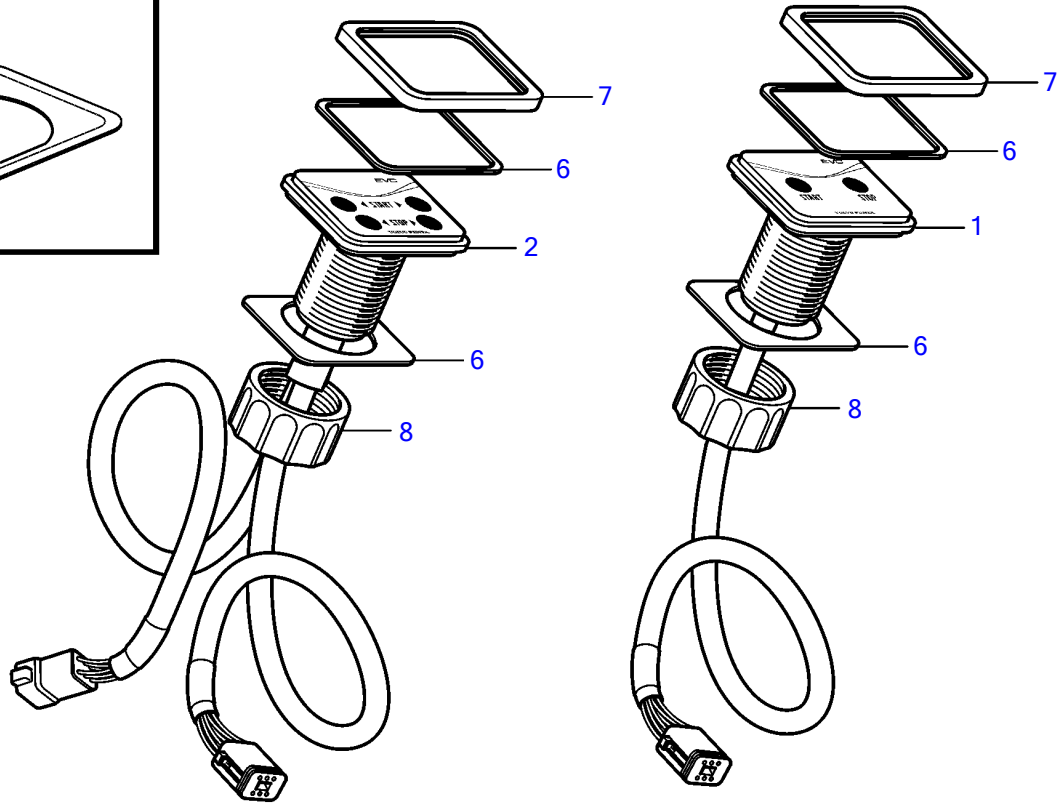

D4-180I-B, D4-210A-A, D4-210A-B, D4-210I-B, D4-225A-B, D4-225I-B, D4-260A-A, D4-260A-B, D4-260I-A, D4-260I-B

D4-180I-B, D4-210A-A, D4-210A-B, D4-210I-B, D4-225A-B, D4-225I-B, D4-260A-A, D4-260A-B, D4-260I-A, D4-260I-B

REF	PART NO.	QTY	DESCRIPTION	NOTES
1	40005641	1	Control panel	Single installation, (3807315)
2	40005642	1	Control panel	Twin installation, (3807316)
3	21123925	1	Control panel	Single installation, (3807312)
4	21123928	1	Control panel	Twin installation, (3807313)
5	40005634	1	Control panel	Power trim, (3807314)
6	3808135	1	• Gasket	Also for flushmounting.
7	3808131	1	• Frame	
8	3808134	1	• Nut	