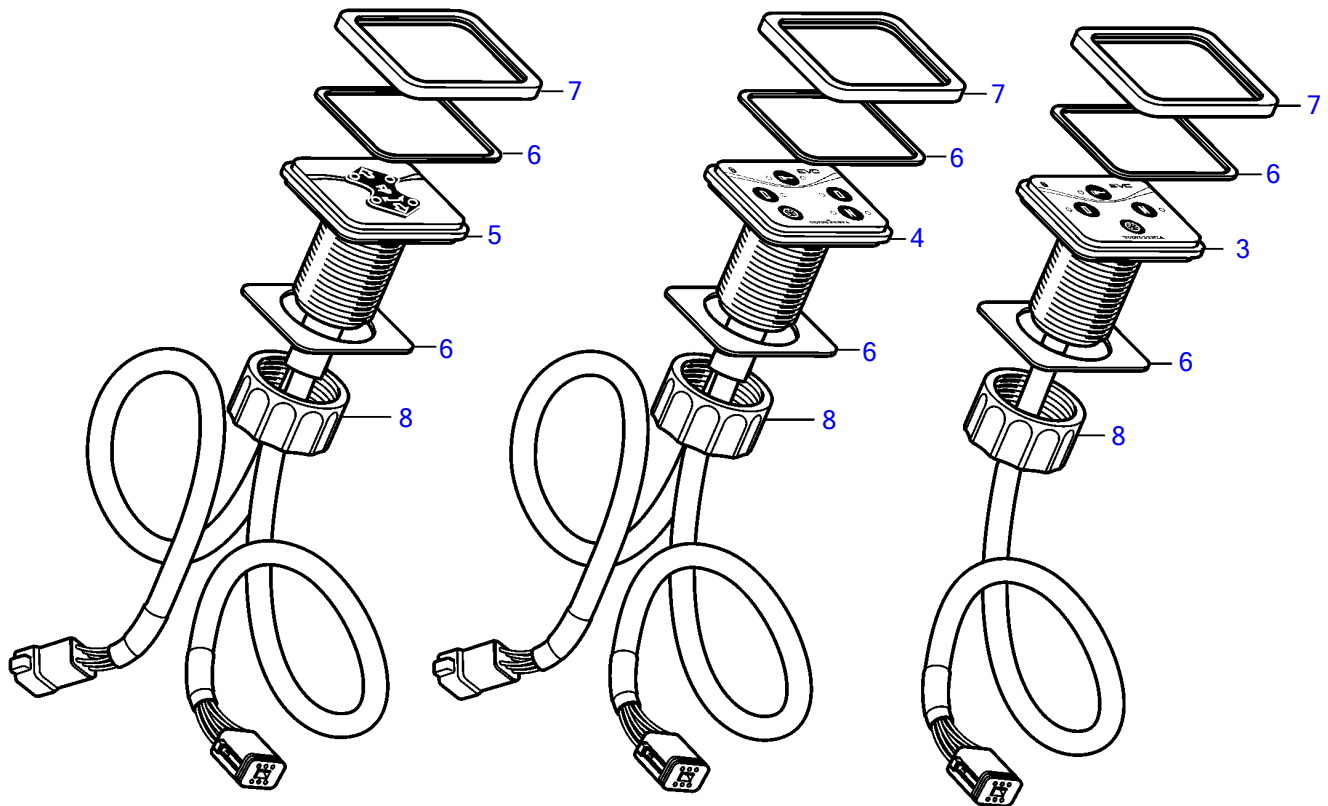

D4-180I-B, D4-210A-A, D4-210A-B, D4-210I-B, D4-225A-B, D4-225I-B, D4-260A-A, D4-260A-B, D4-260I-A, D4-260I-B

D4-180I-B, D4-210A-A, D4-210A-B, D4-210I-B, D4-225A-B, D4-225I-B, D4-260A-A, D4-260A-B, D4-260I-A, D4-260I-B

REF	PART NO.	QTY	DESCRIPTION	NOTES
1	40005641	1	Control panel	Single installation, (3807315)
2	40005642	1	Control panel	Twin installation, (3807316)
3	21123925	1	Control panel	Single installation, (3807312)
4	21123928	1	Control panel	Twin installation, (3807313)
5	40005634	1	Control panel	Power trim, (3807314)
6	3808135	1	• Gasket	Also for flushmounting.
7	3808131	1	• Frame	
8	3808134	1	• Nut	