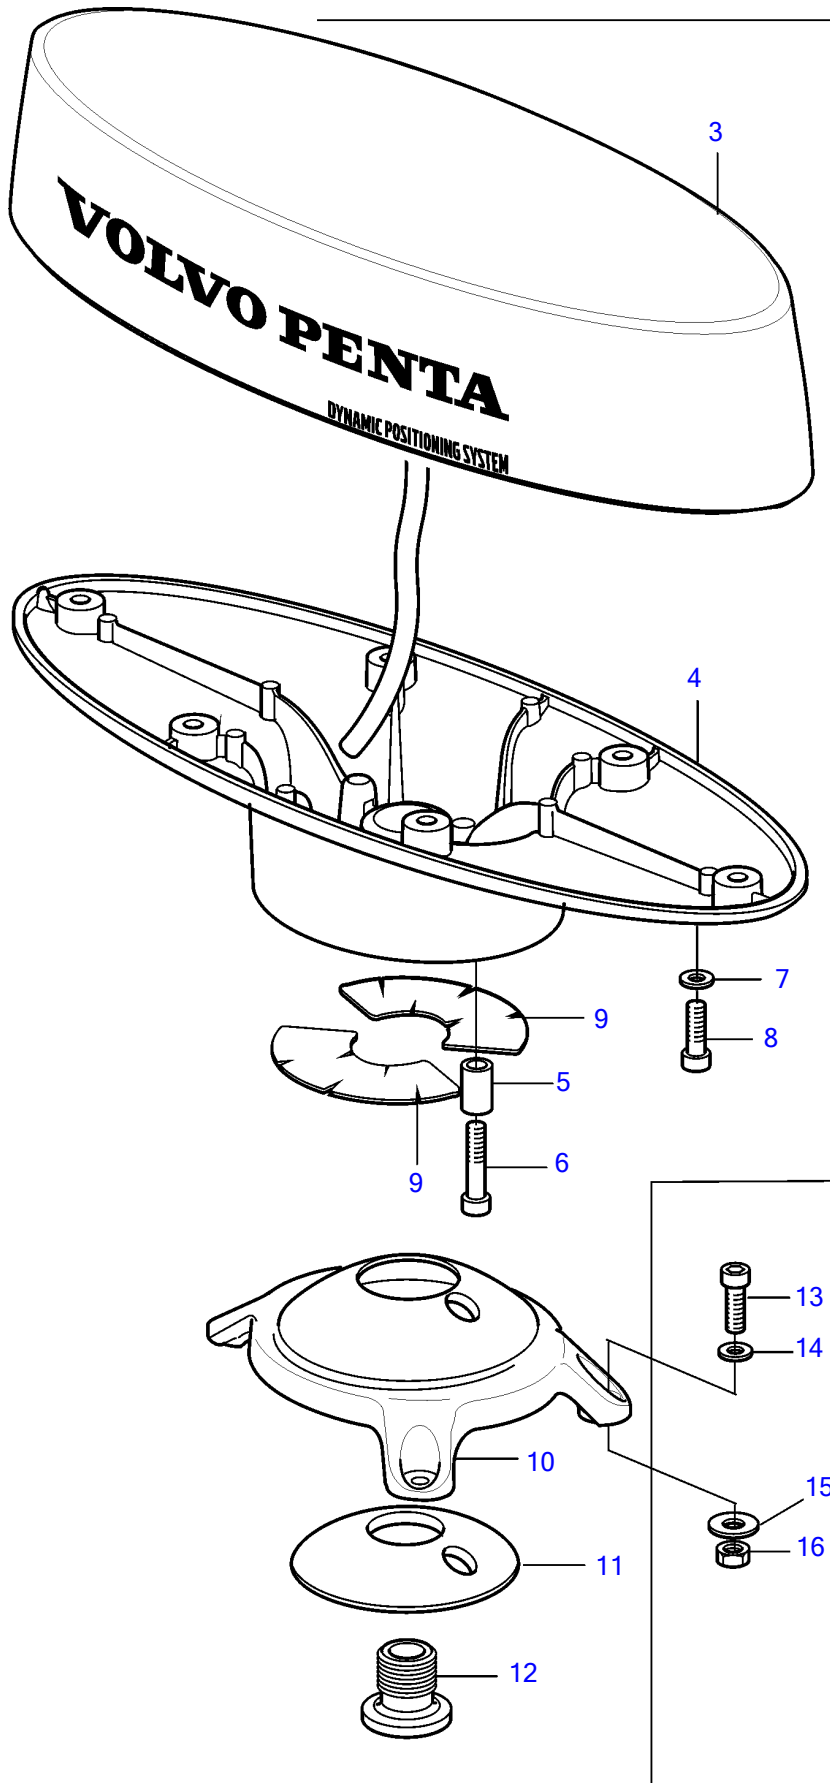

D4-260D-B, D4-260D-C, D4-260D-D, D4-300D-A, D4-300D-C, D4-260D-E, D4-300D-E, D4-300D-D

23

WARNING

⚠ Avoid moving parts of machinery to prevent injury or death due to moving parts or proper contact.

⚠ Do not play on the motor platform when engine is running.

24857

D4-260D-B, D4-260D-C, D4-260D-D, D4-300D-A, D4-300D-C, D4-260D-E, D4-300D-E, D4-300D-D

REF	PART NO.	QTY	DESCRIPTION	NOTES
1	21300833	1	Antenna kit	
2	(21300831)	1	• Antenna	Obsolete part
3	21231832	1	• • Sensor	
4	21395738	1	• • Antenna base	
5	478344	2	• • Spacer sleeve	
6	994153	2	• • Hex. socket screw	
7	941670	6	• • Washer	
8	994138	6	• • Hex. socket screw	
9	21328699	2	• • Decal	
10	21300823	1	• • Antenna base	
11	21300829	1	• • Tensioning ring	
12	21330777	1	• • Hollow screw	
13	994153	3	• Hex. socket screw	
14	941670	3	• Washer	
15	993419	3	• Washer	
16	946330	3	• Hexagon nut	
17	21303890	1	• Cable grommet	
18	961314	1	• Cross recessed screw	
19	874960	1	• Insulator	
20	874961	1	• Coding key	
21	8397660	1	• Plug	
22	21231837	1	• Converter	
23	21318999	1	• Decal	
24	21325536	1	• Label	