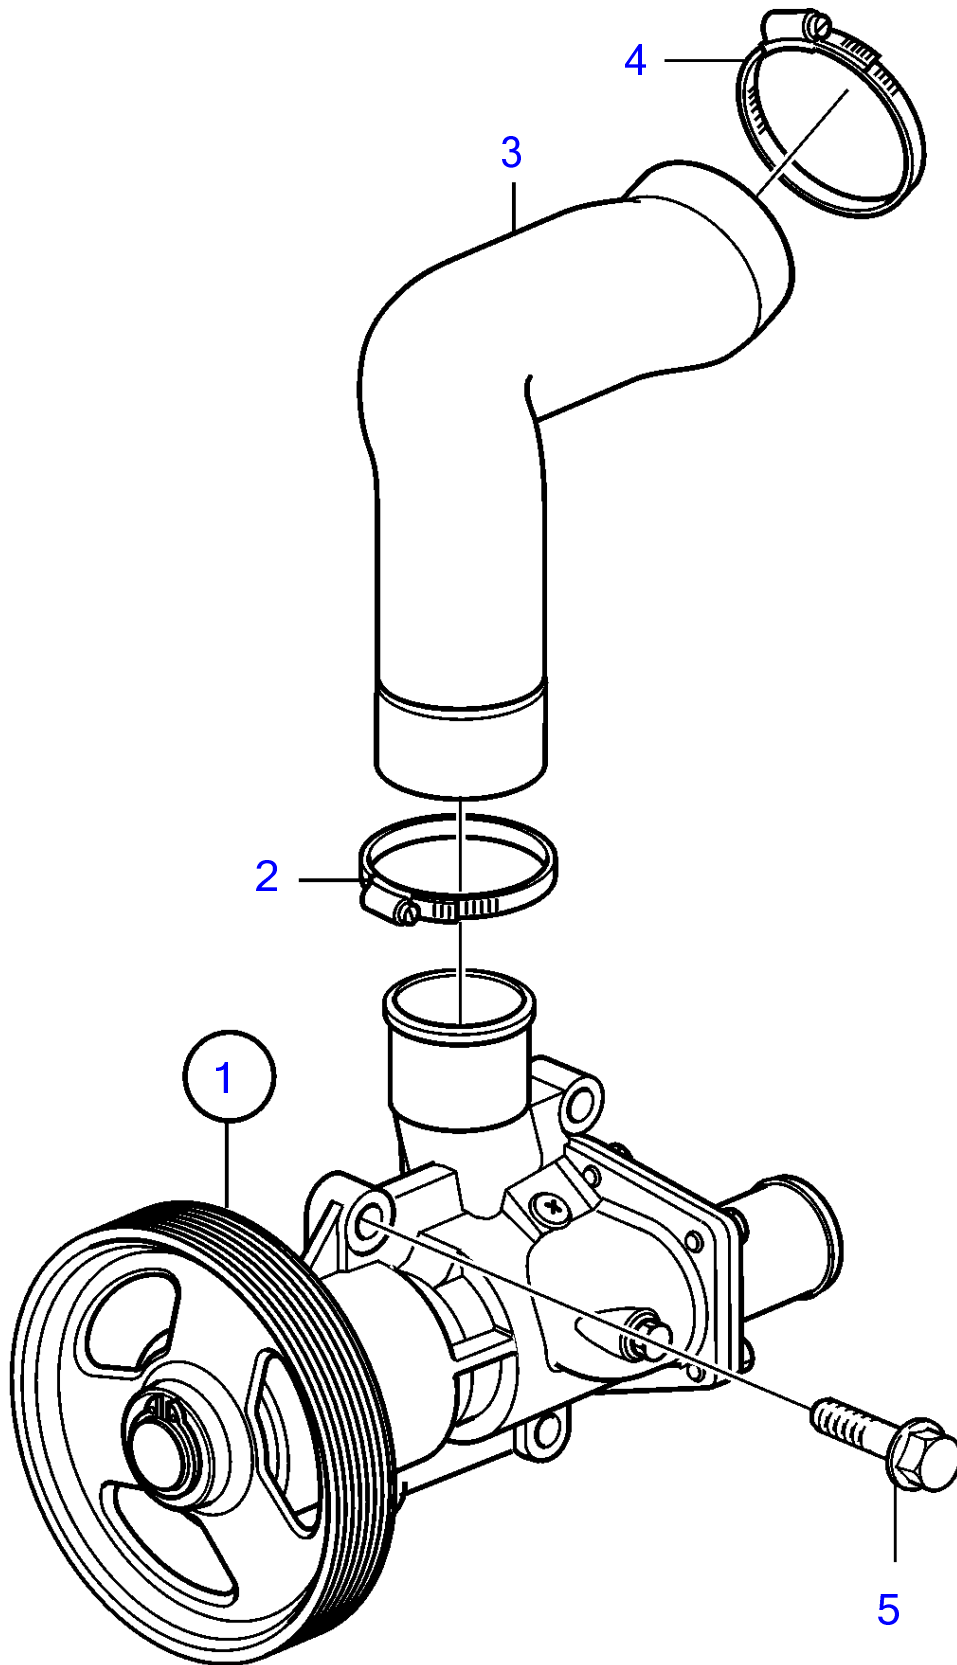

D4-180I-B, D4-180I-C, D4-180I-D, D4-180I-E, D4-210I-A, D4-210I-B, D4-225I-B, D4-225I-C, D4-225I-D, D4-260I-A, D4-260I-B, D4-260I-C, D4-260I-D, D4-300I-A, D4-300I-C, D4-300I-D, D4-225I-E

19895

D4-180I-B, D4-180I-C, D4-180I-D, D4-180I-E, D4-210I-A, D4-210I-B, D4-225I-B, D4-225I-C, D4-225I-D, D4-260I-A, D4-260I-B, D4-260I-C, D4-260I-D, D4-300I-A, D4-300I-C, D4-300I-D, D4-225I-E

REF	PART NO.	QTY	DESCRIPTION	SEE SEC.
1	3584062	1	Sea water pump	
			.	
			.	6596
2	943478	1	Hose clamp	
3	3583009	1	Hose	
4	943479	1	Hose clamp	
5	947760	4	Flange screw	