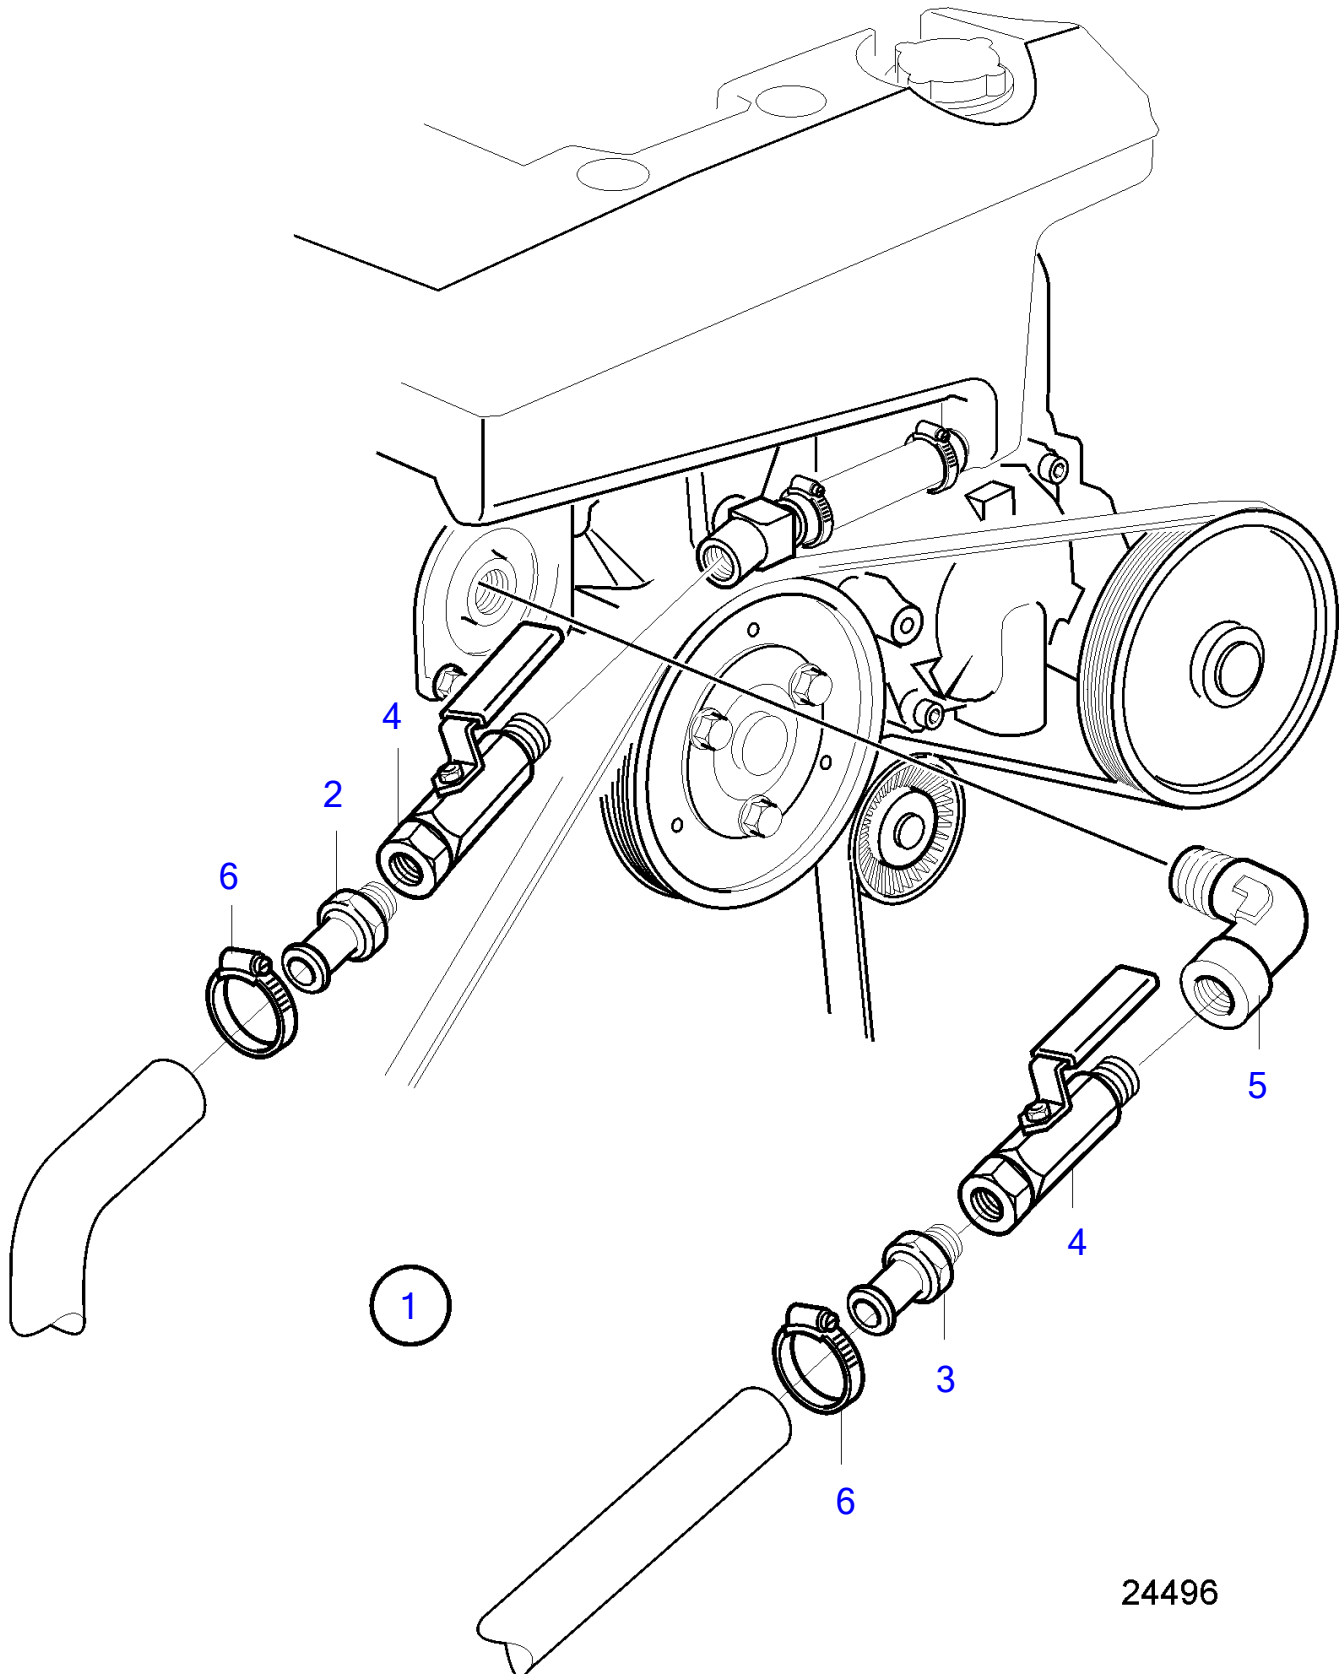

D4-180I-B, D4-180I-C, D4-180I-D, D4-180I-E, D4-210A-A, D4-210A-B, D4-210I-A, D4-210I-B, D4-225A-B, D4-225A-C, D4-225A-D, D4-225I-B, D4-225I-C, D4-225I-D, D4-260A-A, D4-260A-B, D4-260A-C, D4-260A-D, D4-260D-B, D4-260D-C, D4-260D-D, D4-260I-A, D4-260I-B, D4-260I-C, D4-260I-D, D4-300A-A, D4-300A-C, D4-300A-D, D4-300D-A, D4-300D-C, D4-300I-A, D4-300I-C, D4-300I-D, D4-225A-E, D4-225I-E, D4-260A-E, D4-260D-E, D4-260I-E, D4-300A-E, D4-300D-E, D4-300D-D, D4-300I-E

24496

D4-180I-B, D4-180I-C, D4-180I-D, D4-180I-E, D4-210A-A, D4-210A-B, D4-210I-A, D4-210I-B, D4-225A-B, D4-225A-C, D4-225A-D, D4-225I-B, D4-225I-C, D4-225I-D, D4-260A-A, D4-260A-B, D4-260A-C, D4-260A-D, D4-260D-B, D4-260D-C, D4-260D-D, D4-260I-A, D4-260I-B, D4-260I-C, D4-260I-D, D4-300A-A, D4-300A-C, D4-300A-D, D4-300D-A, D4-300D-C, D4-300I-A, D4-300I-C, D4-300I-D, D4-225A-E, D4-225I-E, D4-260A-E, D4-260D-E, D4-260I-E, D4-300A-E, D4-300D-E, D4-300D-D, D4-300I-E

REF	PART NO.	QTY	DESCRIPTION	NOTES
1	21145832	1	Hot water outlet	(3584236)
2	961657	1	• Hose nipple	
3	993178	1	• Hose nipple	
4	3584238	2	• Faucet	
5	3584388	1	• Elbow nipple	
6	961666	2	Hose clamp	