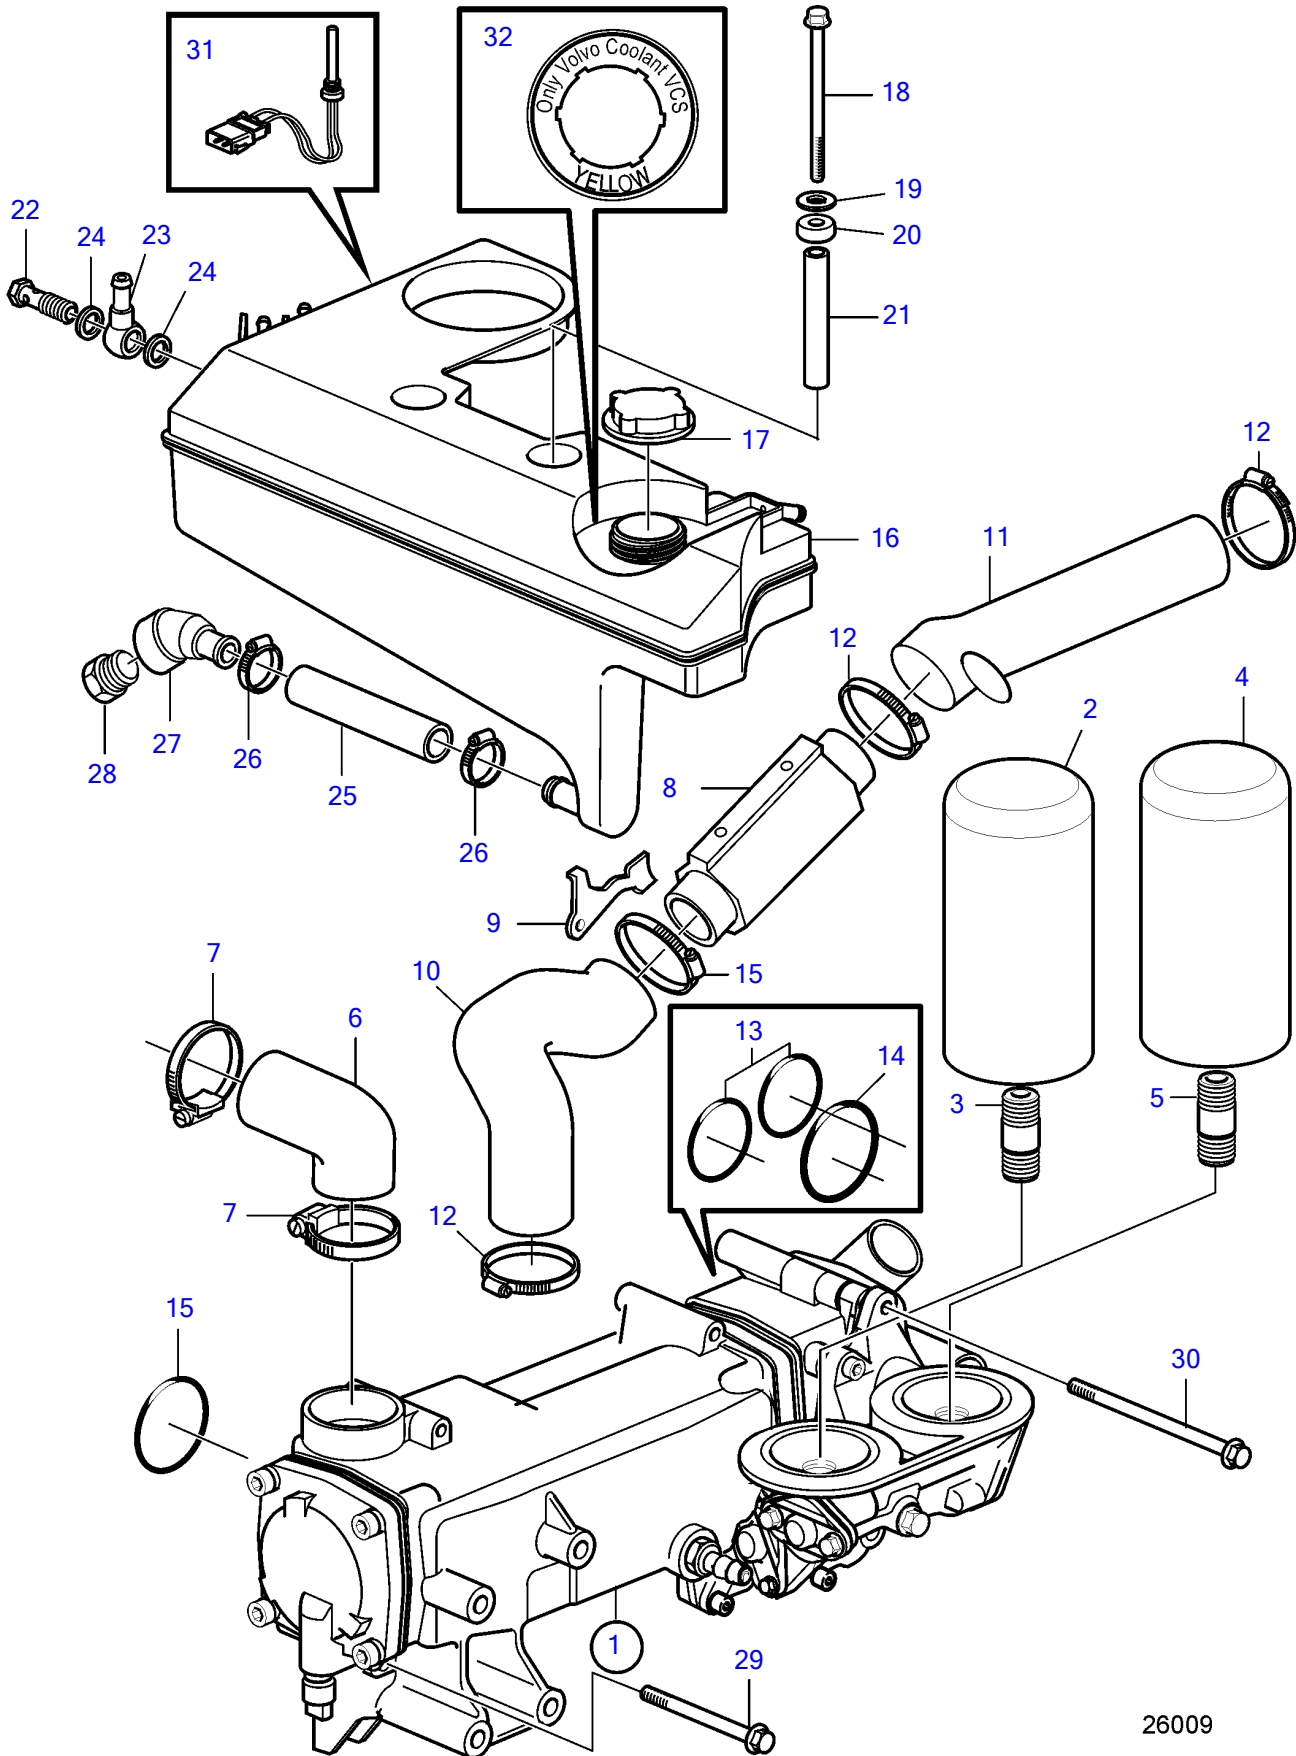

D4-180I-B, D4-210A-A, D4-210A-B, D4-210I-A, D4-210I-B, D4-225A-B, D4-225I-B, D4-260A-A, D4-260A-B, D4-260D-B, D4-260I-A, D4-260I-B, D4-300A-A, D4-300D-A, D4-300I-A

26009

D4-180I-B, D4-210A-A, D4-210A-B, D4-210I-A, D4-210I-B, D4-225A-B, D4-225I-B, D4-260A-A, D4-260A-B, D4-260D-B, D4-260I-A, D4-260I-B, D4-300A-A, D4-300D-A, D4-300I-A

REF	PART NO.	QTY	DESCRIPTION	SEE SEC.	NOTES
1	3812563	1	Heat exchanger		Replaced by 40005711
			.	8164	
	40005711	1	Heat exchanger		
			.	35207	
2	21632901	1	Oil filter		By pass
3	423067	1	Nipple		
4	3582732	1	Oil filter		Full flow.
			• Bulletin P-18-3-4	P-18-3-4-EN	Return of Oil Filter
5	3583695	1	Nipple		
6	3808093	1	Hose		(3582929)
7	961672	2	Hose clamp		
8	40005787	1	Fuel cooler		(3583818)
9	3583819	1	Bracket		
10	3583009	1	Hose		
11	3583011	1	Hose		
12	943479	4	Hose clamp		
13	949722	2	O-ring		
14	976041	1	O-ring		
15	969415	1	O-ring		
16	3887582	1	Expansion tank		(3584072)
17	1674083	1	Pressure cap		
18	965184	2	Flange screw		L=100mm
19	976944	2	Washer		
20	3285120	2	Grommet		
21	3583863	2	Spacer sleeve		
22	969299	1	Hollow screw		
23	858750	1	Banjo nipple		
24	11994	2	Gasket		
25	952969	1	Hose		
26	943472	2	Hose clamp		
27	3808586	1	T-nipple		(3584237)
28	479956	1	Plug		
29	3547710	1	Level guard		
30	965184	4	Flange screw		
31	968893	1	Flange screw		
32	21506995	1	Label		