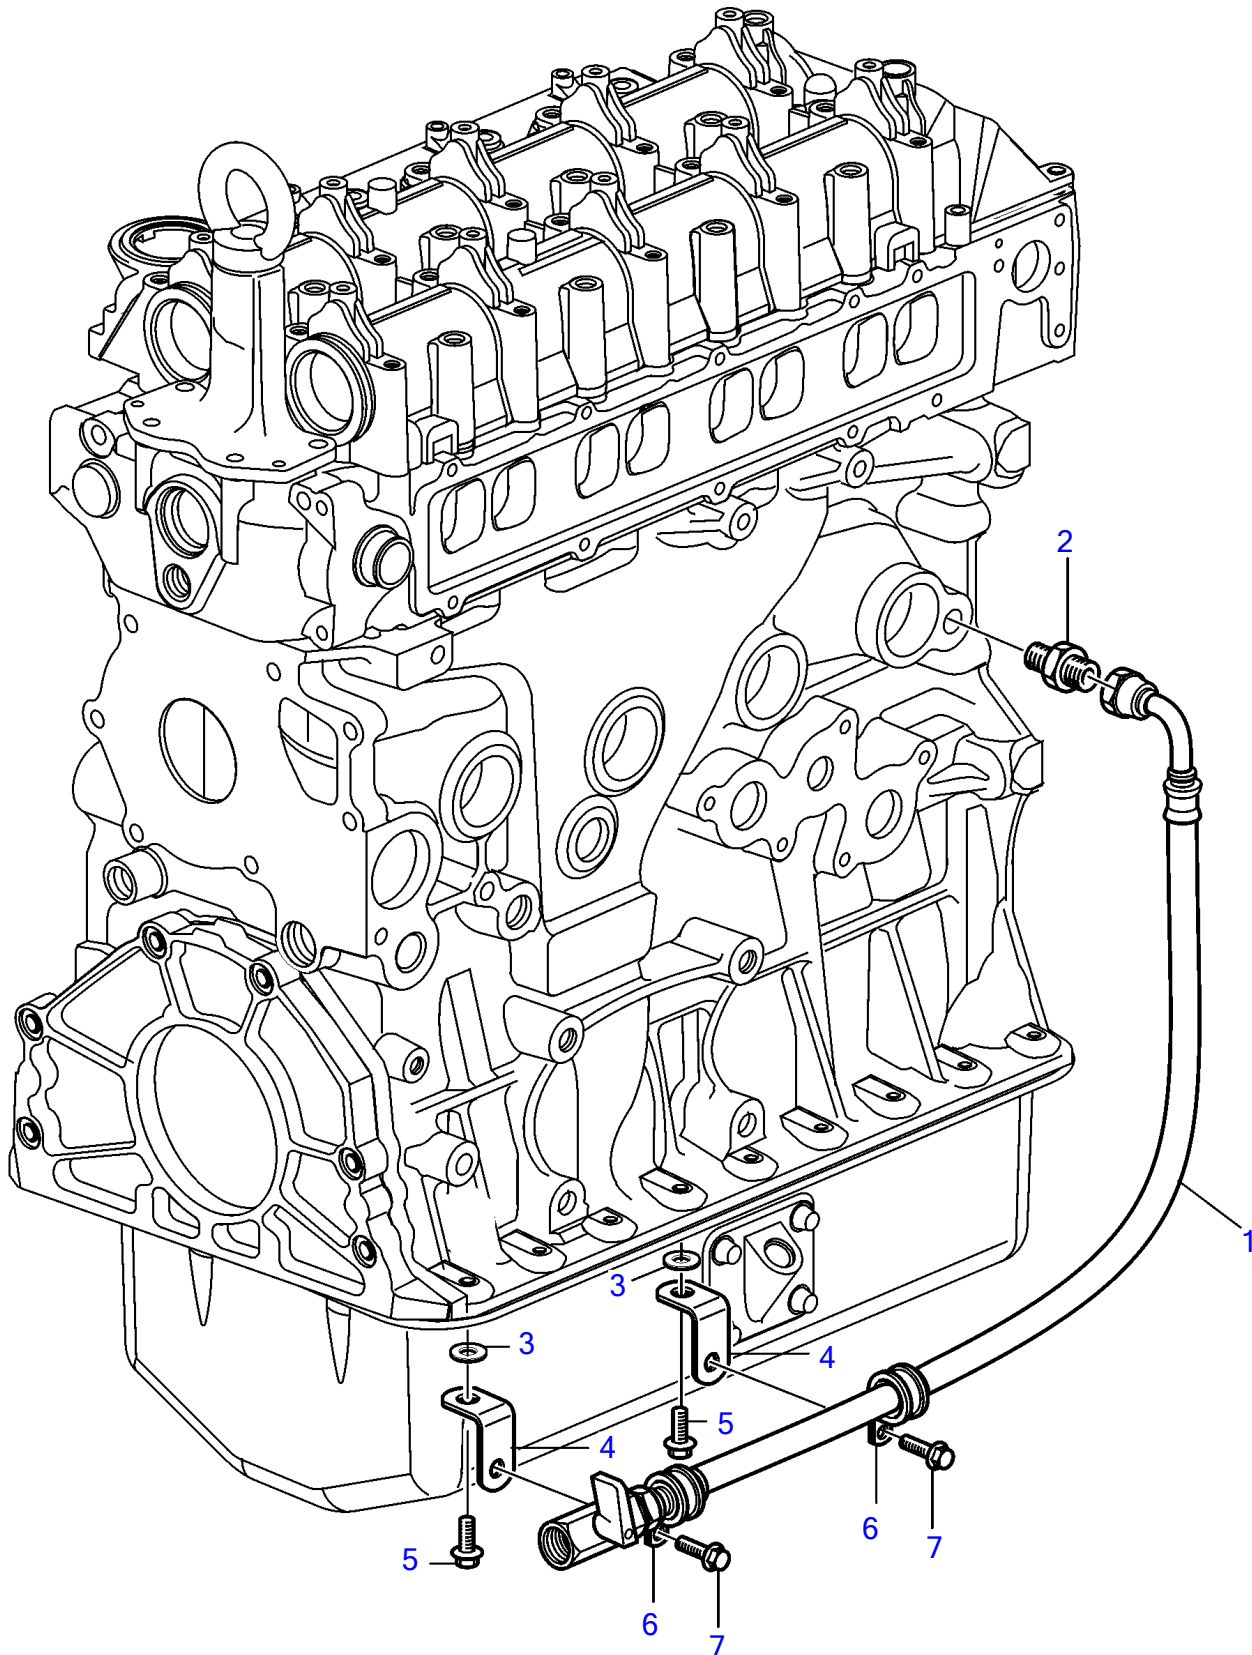

D4-180I-B, D4-180I-C, D4-180I-D, D4-180I-E, D4-210A-A, D4-210A-B, D4-210I-A, D4-210I-B, D4-225A-B, D4-225A-C, D4-225A-D, D4-225I-B, D4-225I-C, D4-225I-D, D4-260A-A, D4-260A-B, D4-260A-C, D4-260A-D, D4-260D-B, D4-260D-C, D4-260D-D, D4-260I-A, D4-260I-B, D4-260I-C, D4-260I-D, D4-300A-A, D4-300A-C, D4-300A-D, D4-300D-A, D4-300D-C, D4-300I-A, D4-300I-C, D4-300I-D, D4-225A-E, D4-225I-E, D4-260A-E, D4-260D-E, D4-260I-E, D4-300A-E, D4-300D-E, D4-300D-D, D4-300I-E

REF	PART NO.	QTY	DESCRIPTION
1	21235854	1	Drain hose
2	943299	1	Nipple
3	941744	2	Washer
4	3584088	2	Angle bracket
5	946173	2	Flange screw
6	952629	2	Clamp
7	946501	2	Flange screw