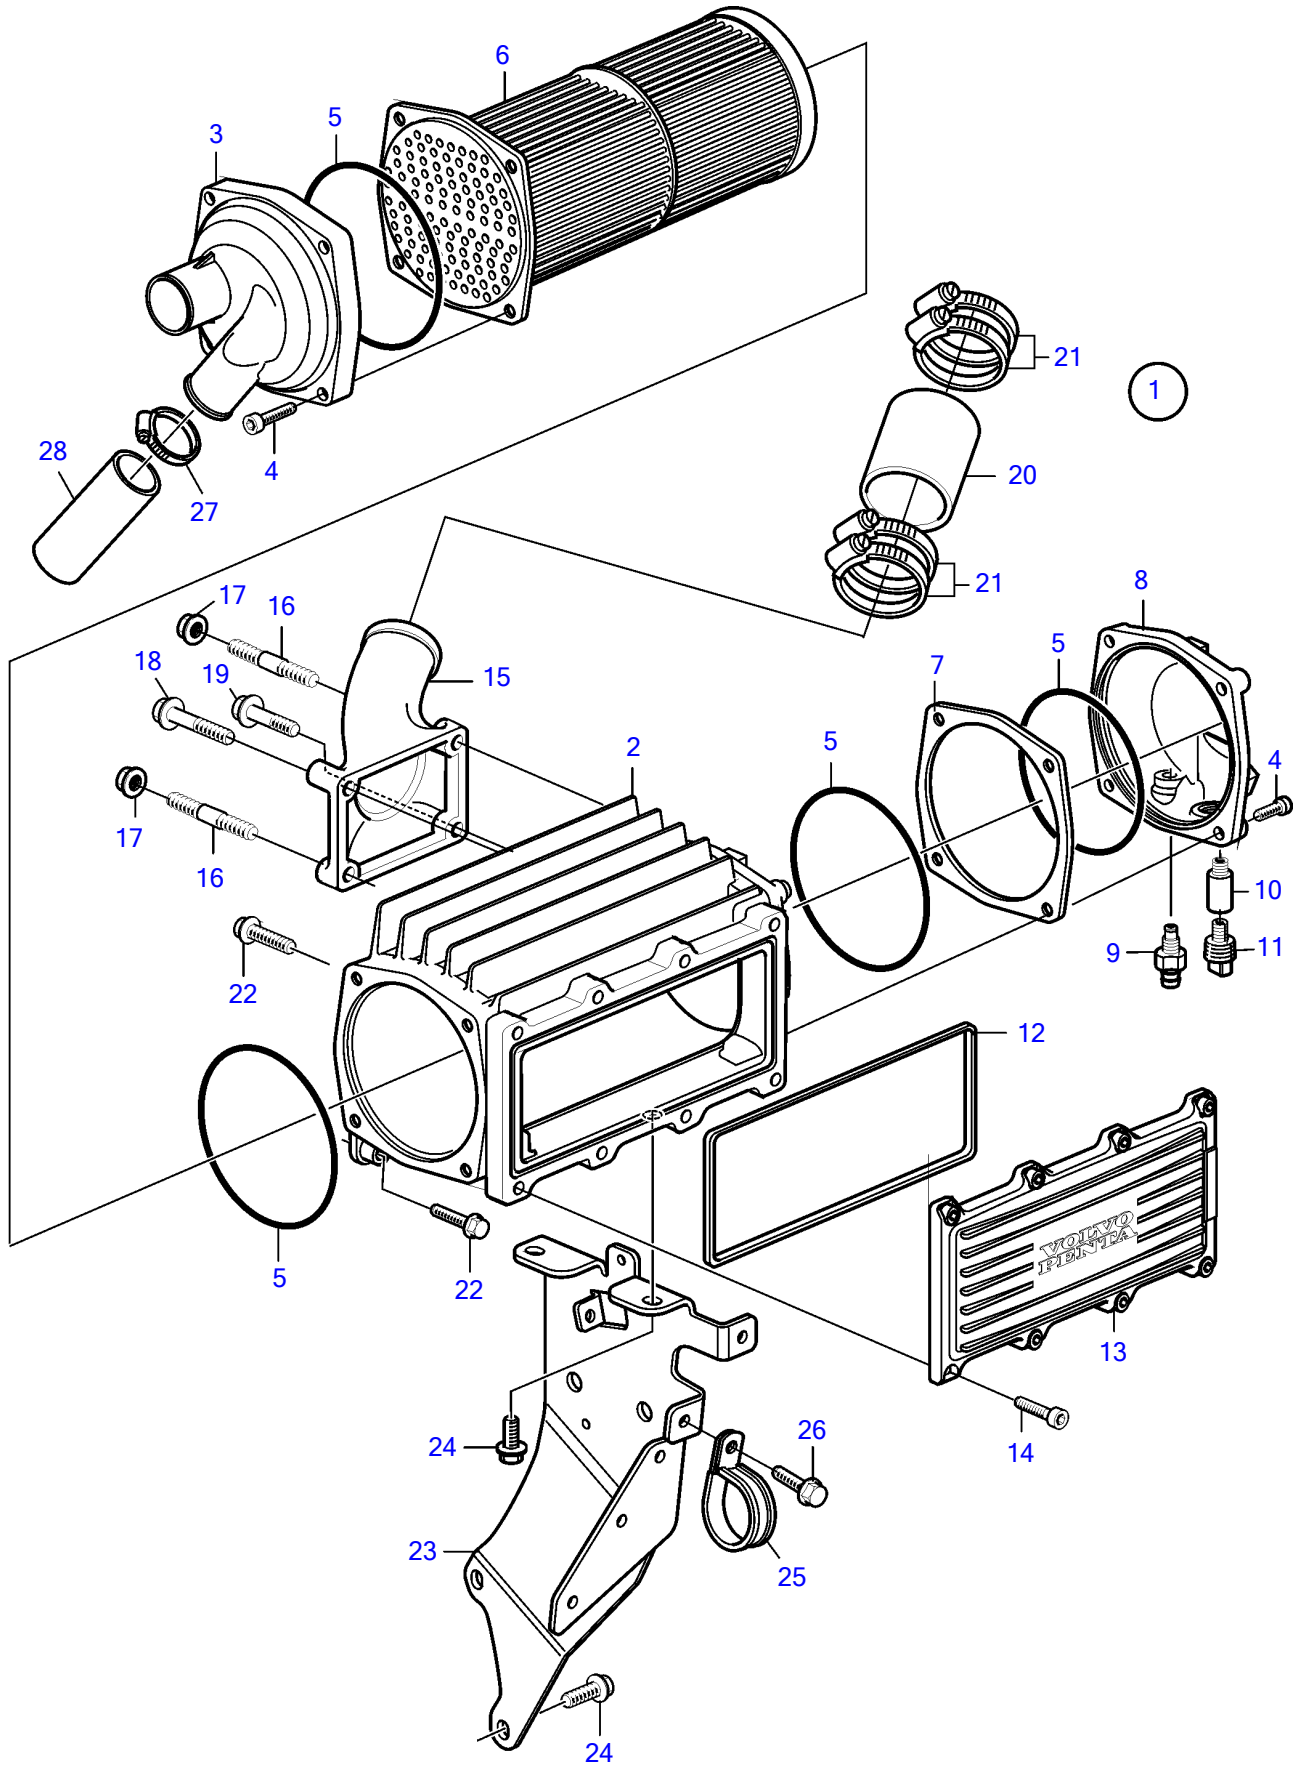

D4-300A-C, D4-300A-D, D4-300D-C, D4-300I-C, D4-300I-D, D4-300A-E, D4-300D-E, D4-300D-D, D4-300I-E

D4-300A-C, D4-300A-D, D4-300D-C, D4-300I-C, D4-300I-D, D4-300A-E, D4-300D-E, D4-300D-D, D4-300I-E

REF	PART NO.	QTY	DESCRIPTION	NOTES
1	3885354	1	Intercooler	
2		1	• Housing	
3	3583628	1	• Cardboard tube	
4	3838337	8	• Screw	
5	3838406	4	• O-ring	
6	3808746	1	• Insert	
7	3838407	1	• Spacer	
8	3583629	1	• Cardboard tube	
9	3583822	1	• Draining nipple	
10	838929	1	• Anode	
11	838928	1	• Plug	
12	3583634	1	• Gasket	
13	3583633	1	• Cardboard tube	
14	3583635	8	• Screw	
15	3582786	1	Connection pipe	
16	953049	2	Stud	
17	945408	2	Flange nut	
18	965216	1	Flange screw	
19	947760	1	Flange screw	
20	865747	1	Hose	
21	994565	2	Hose clamp	
22	973924	4	Flange screw	
23	3848536	1	Bracket	
24	946173	5	Flange screw	
25	984474	2	Clamp	
26	946440	2	Flange screw	
27	943478	2	Hose clamp	
28	943370	1	Rubber hose	L=50mm