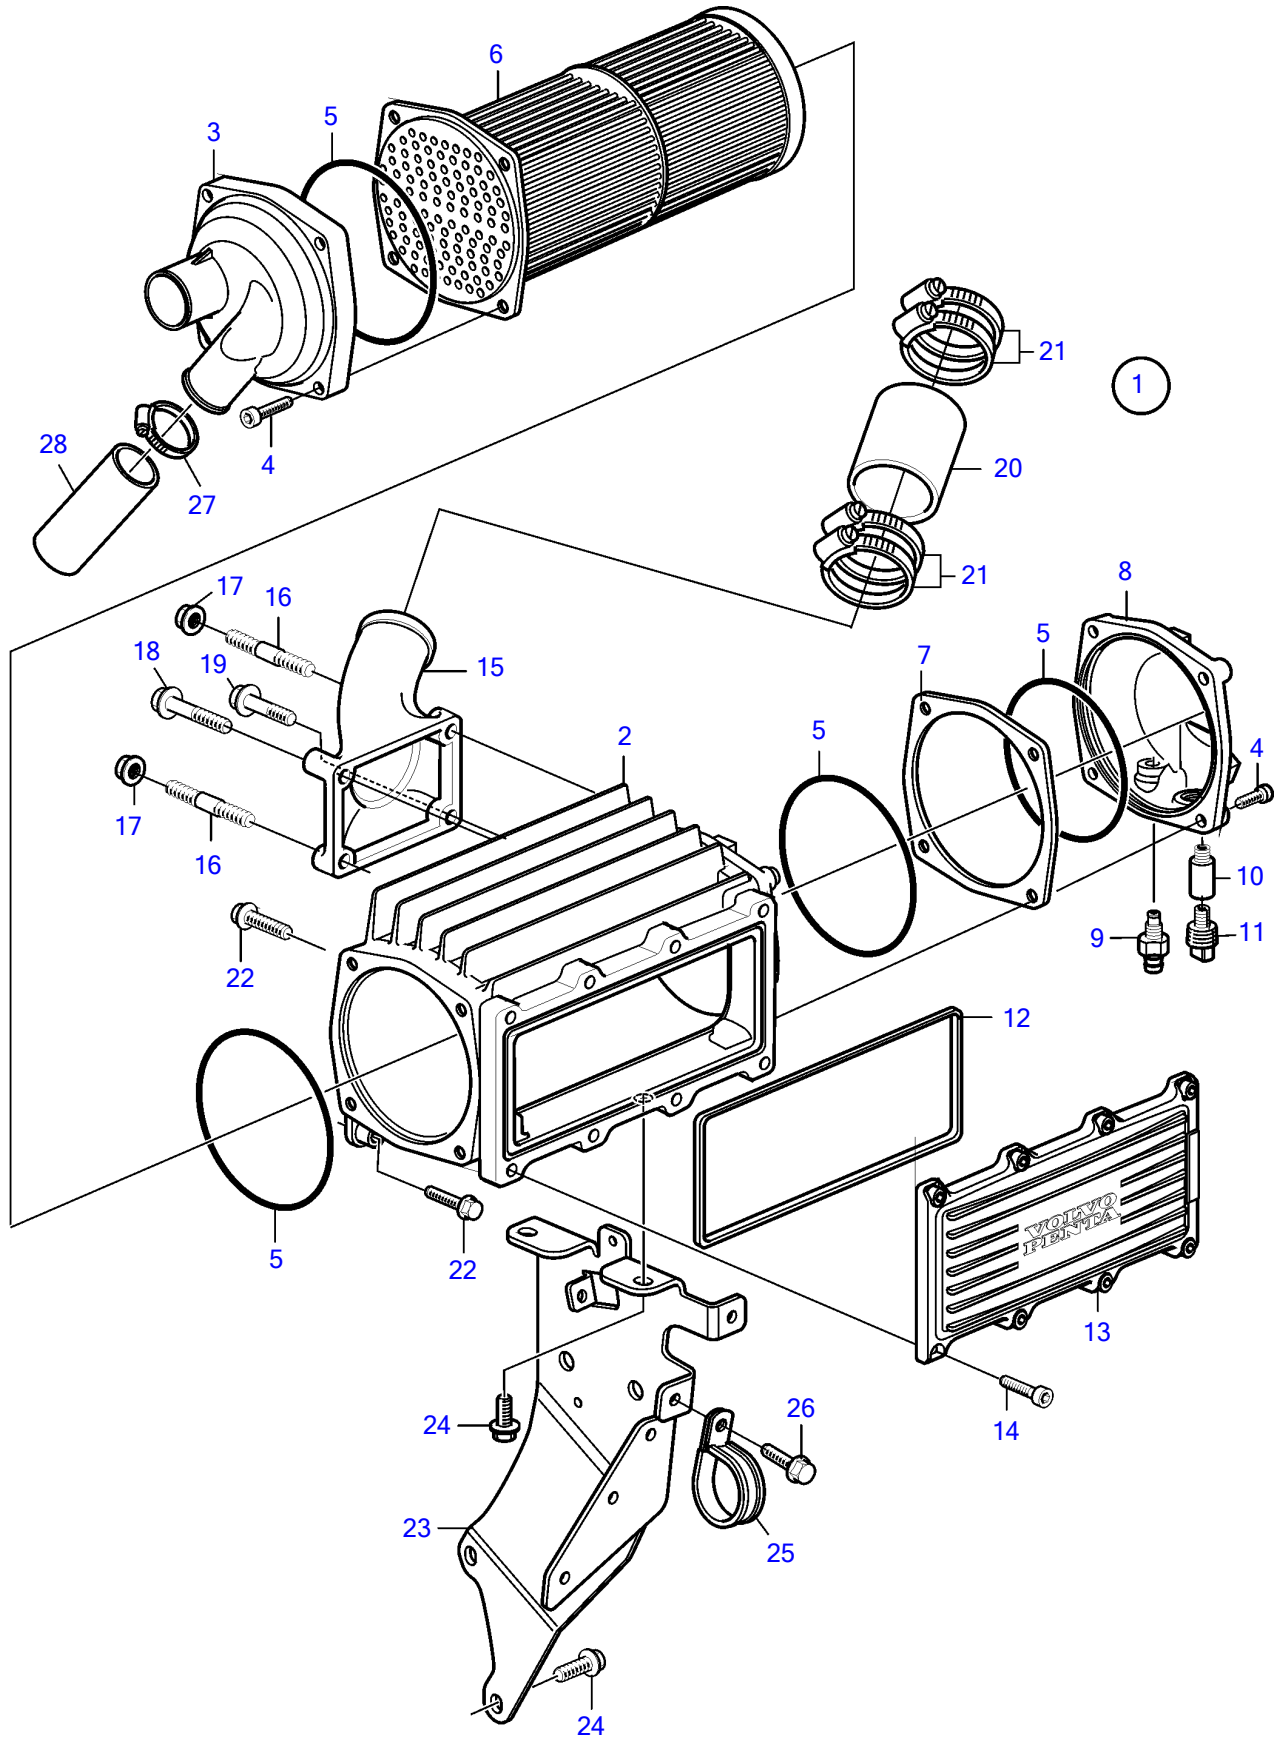

D4-180I-C, D4-180I-D, D4-180I-E, D4-225A-C, D4-225A-D, D4-225I-C, D4-225I-D, D4-260A-C, D4-260A-D, D4-260D-C, D4-260D-D, D4-260I-C, D4-260I-D, D4-225A-E, D4-225I-E, D4-260A-E, D4-260D-E, D4-260I-E

D4-180I-C, D4-180I-D, D4-180I-E, D4-225A-C, D4-225A-D, D4-225I-C, D4-225I-D, D4-260A-C, D4-260A-D, D4-260D-C, D4-260D-D, D4-260I-C, D4-260I-D, D4-225A-E, D4-225I-E, D4-260A-E, D4-260D-E, D4-260I-E

REF	PART NO.	QTY	DESCRIPTION	NOTES
1	3582300	1	Intercooler	
2		1	• Housing	
3	3583628	1	• Cardboard tube	
4	3838337	8	• Screw	
5	3838406	4	• O-ring	
6	3583638	1	• Tube	
7	3838407	1	• Spacer	
8	3583629	1	• Cardboard tube	
9	3583822	1	• Draining nipple	
10	838929	1	• Anode	
11	838928	1	• Plug	
12	3583634	1	• Gasket	
13	3583633	1	• Cardboard tube	
14	3583635	8	• Screw	
15	3582786	1	Connection pipe	
16	953049	2	Stud	
17	945408	2	Flange nut	
18	965216	1	Flange screw	
19	947760	1	Flange screw	
20	865747	1	Hose	
21	994565	2	Hose clamp	
22	973924	4	Flange screw	
23	3848536	1	Bracket	
24	946173	5	Flange screw	
25	984474	2	Clamp	
26	946440	2	Flange screw	
27	943478	2	Hose clamp	
28	943370	1	Rubber hose	L=50mm