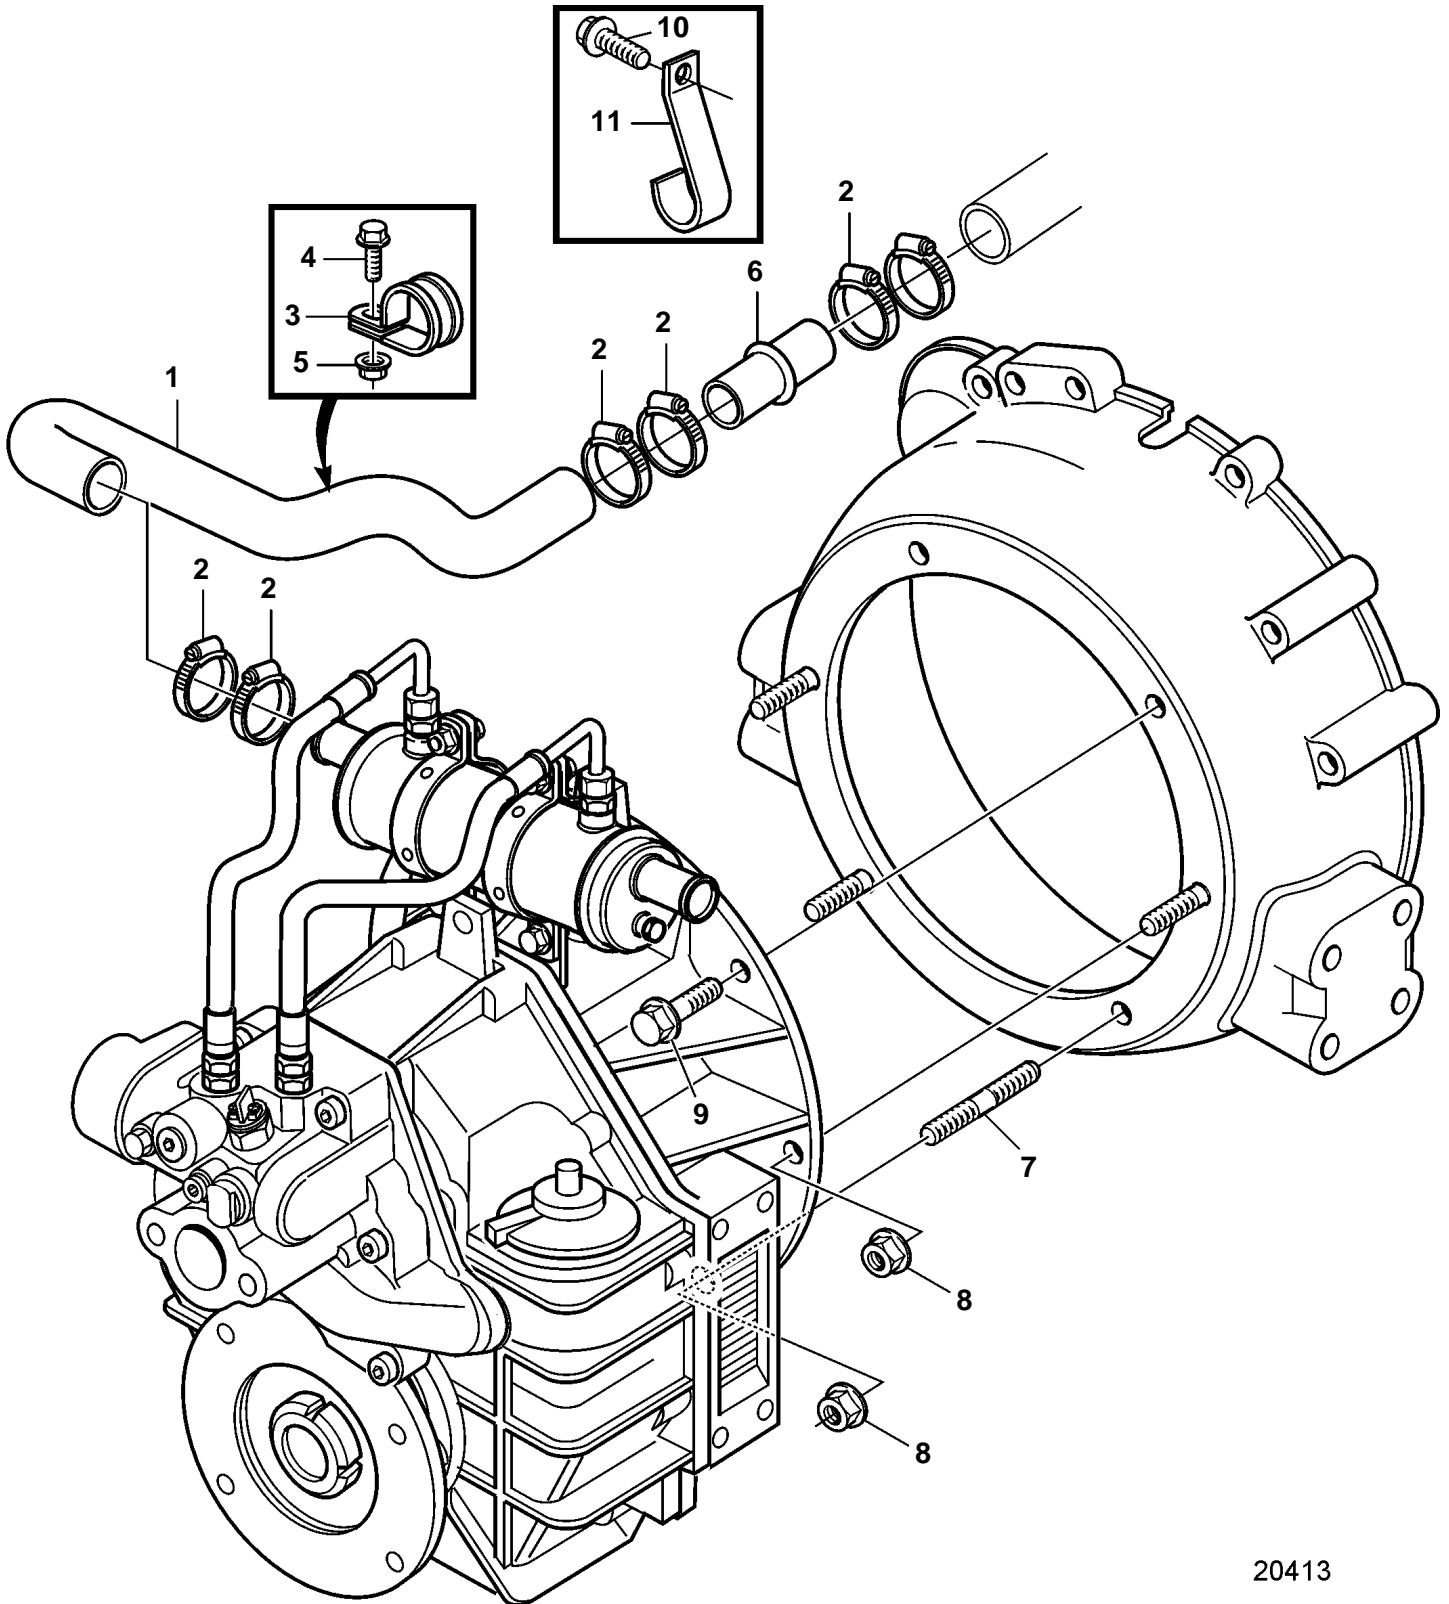

D3-110i-A, D3-130i-A, D3-160i-A, D3-110i-B, D3-130i-B, D3-160i-B, D3-190i-B

20413

D3-110i-A, D3-130i-A, D3-160i-A, D3-110i-B, D3-130i-B, D3-160i-B, D3-190i-B

REF	PART NO.	QTY	DESCRIPTION	NOTES
1	3807634	1	Hose	
2	961669	6	Hose clamp	
3	967645	1	Clamp	Mount on engine suspension.
4	947542	1	Screw	Mount on engine suspension.
5	945407	1	Flange nut	Mount on engine suspension.
6	861090	1	Tube	
7	953067	4	Stud	
8	971095	4	Nut	
9	946472	2	Screw	
10	3580798	1	Clamp	
11	944926	1	Flange screw	