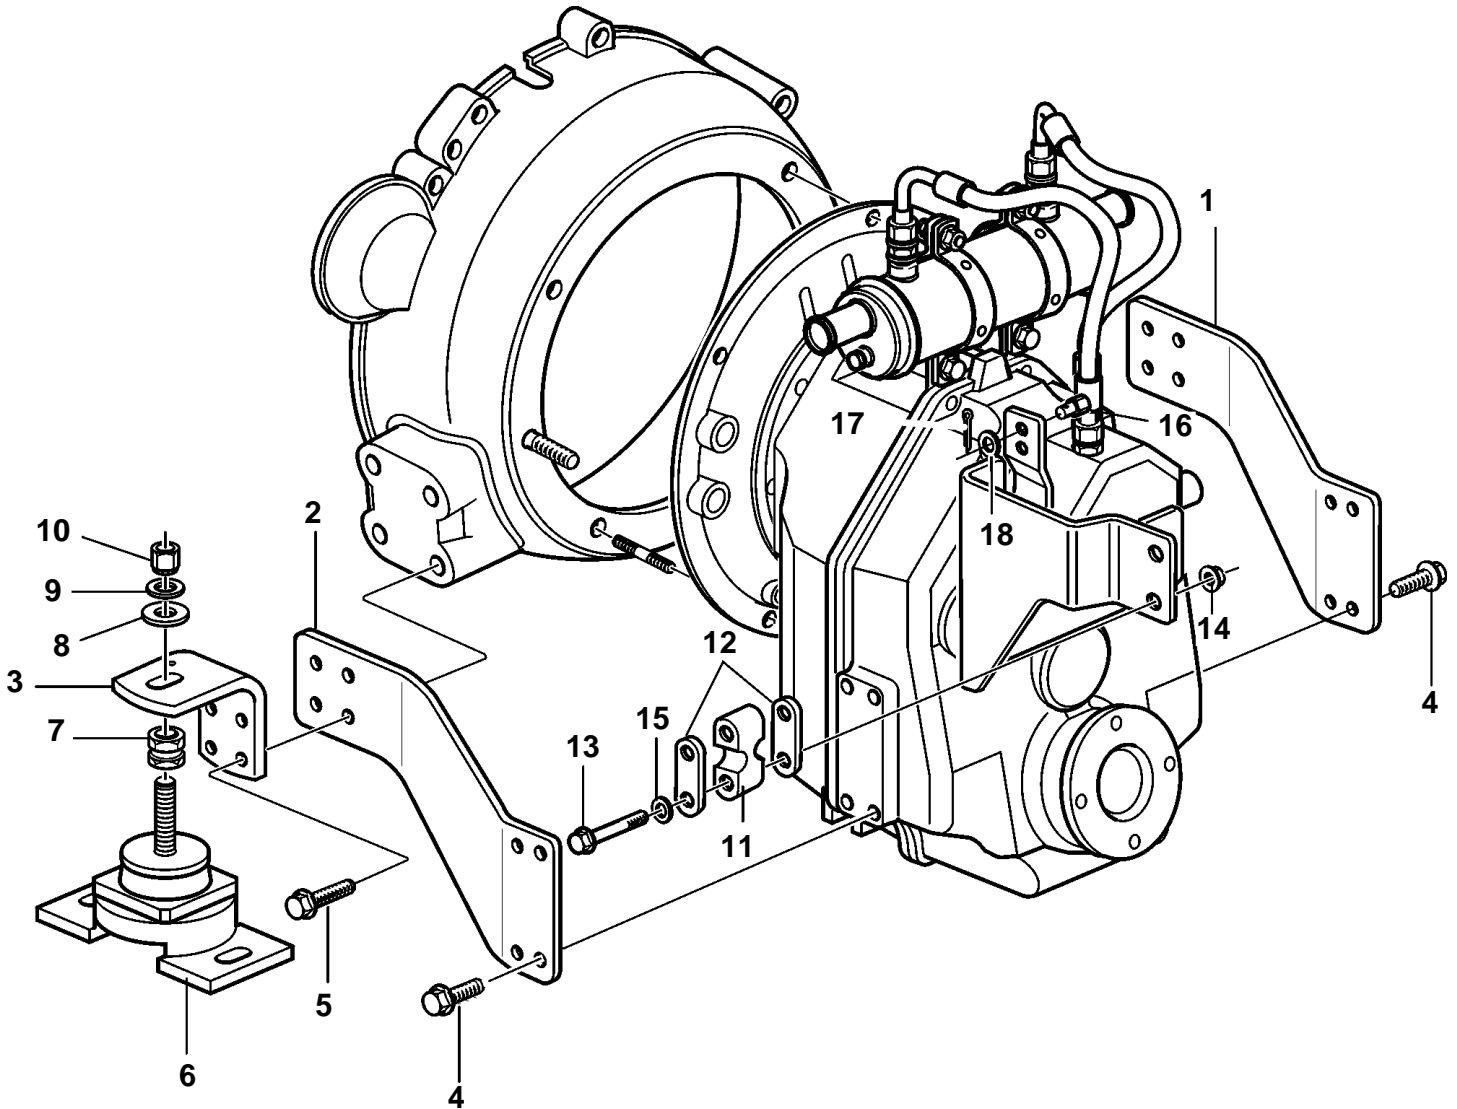

D3-110i-A, D3-130i-A, D3-160i-A, D3-110i-B, D3-130i-B, D3-160i-B, D3-190i-B

22705

D3-110i-A, D3-130i-A, D3-160i-A, D3-110i-B, D3-130i-B, D3-160i-B, D3-190i-B

REF	PART NO.	QTY	DESCRIPTION	NOTES
1	3817416	1	Bracket	
2	3817414	1	Bracket	
3	3817418	2	Engine bracket	
4	965191	8	Screw	L=50mm
5	965227	8	Screw	L=55mm
6	3842098	2	Rubber cushion	
7	3826709	2	Adjusting sleeve	
8	3832907	2	Spacer	
9	955900	2	Washer	
10	963110	2	Nut	
11	872074	1	Retainer	
12	872076	2	Washer	
13	969439	1	Screw	
14	949874	1	Lock nut	
15	940090	2	Washer	
16	3852329	1	Cube	
17	17276	1	Cotter pin	
18	941906	1	Spring washer	