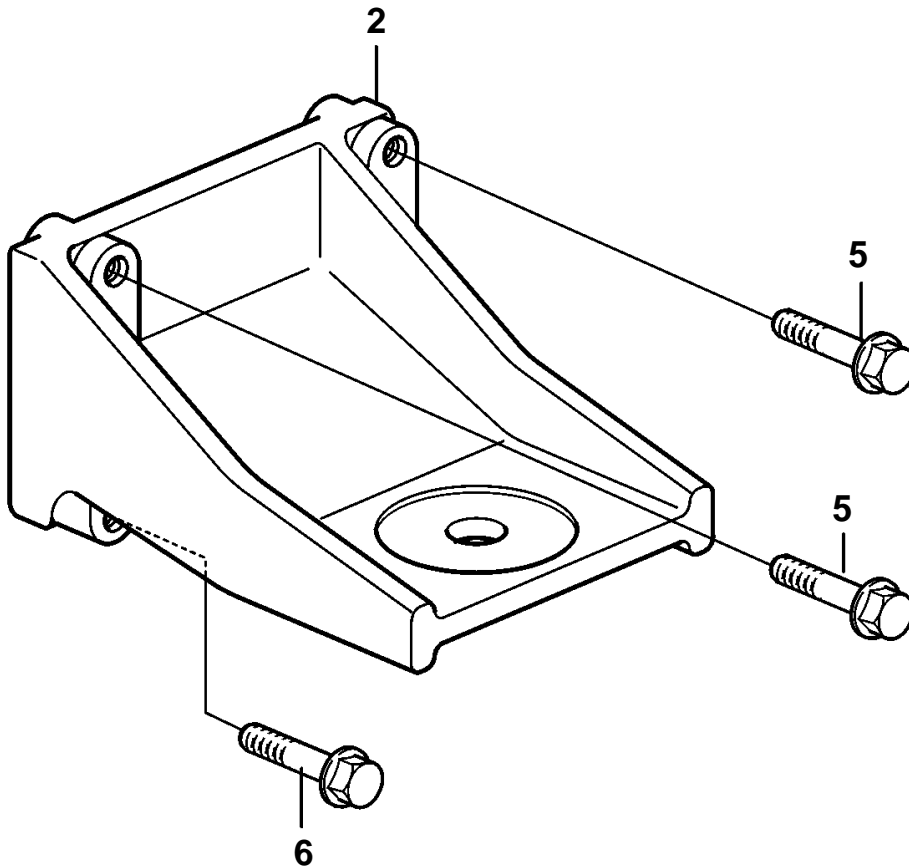

D3-110i-B, D3-130i-B, D3-160i-B, D3-190i-B, D3-130A-B, D3-160A-B, D3-190A-B

D3-110i-B, D3-130i-B, D3-160i-B, D3-190i-B, D3-130A-B, D3-160A-B, D3-190A-B

REF	PART NO.	QTY	DESCRIPTION	NOTES
1	888436	1	Engine bracket, left	
2	3883173	1	Engine mountings, right	
3	984652	1	Flange screw	
4	984651	2	Flange screw	
5	984663	3	Flange screw	
6	984662	1	Flange screw	M8
	984663	1	Flange screw	M10
7	984644	1	Spacer sleeve	
8	829653	2	Spacer sleeve	