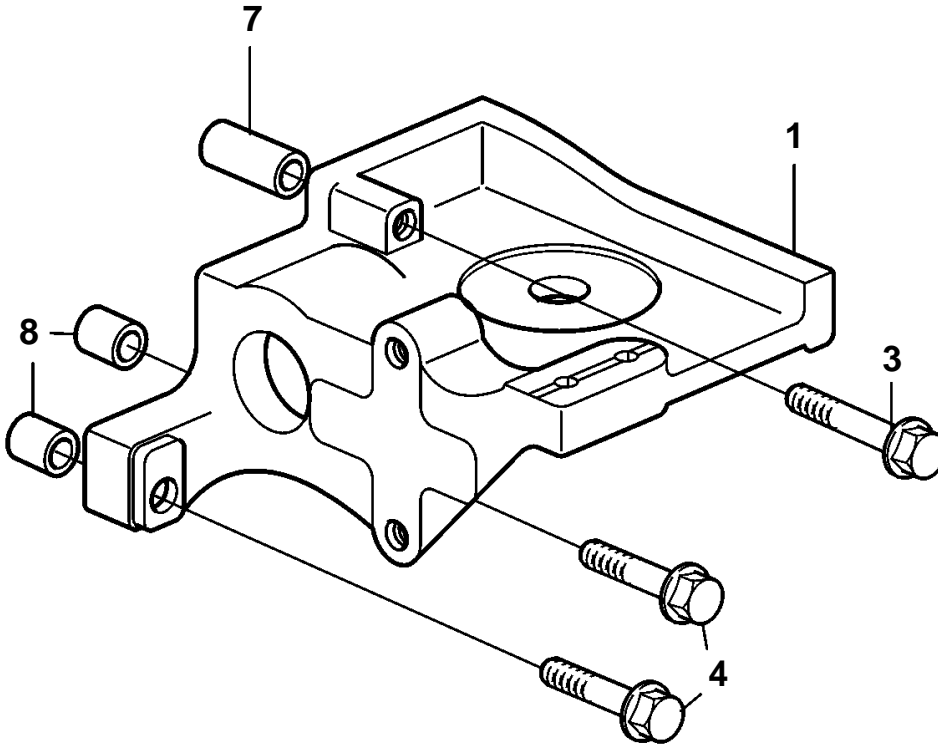

D3-110i-B, D3-130i-B, D3-160i-B, D3-190i-B, D3-130A-B, D3-160A-B, D3-190A-B

D3-110i-B, D3-130i-B, D3-160i-B, D3-190i-B, D3-130A-B, D3-160A-B, D3-190A-B

REF	PART NO.	QTY	DESCRIPTION	NOTES
1	888436	1	Engine bracket, left	
2	3883173	1	Engine mountings, right	
3	984652	1	Flange screw	
4	984651	2	Flange screw	
5	984663	3	Flange screw	
6	984662	1	Flange screw	M8
	984663	1	Flange screw	M10
7	984644	1	Spacer sleeve	
8	829653	2	Spacer sleeve	