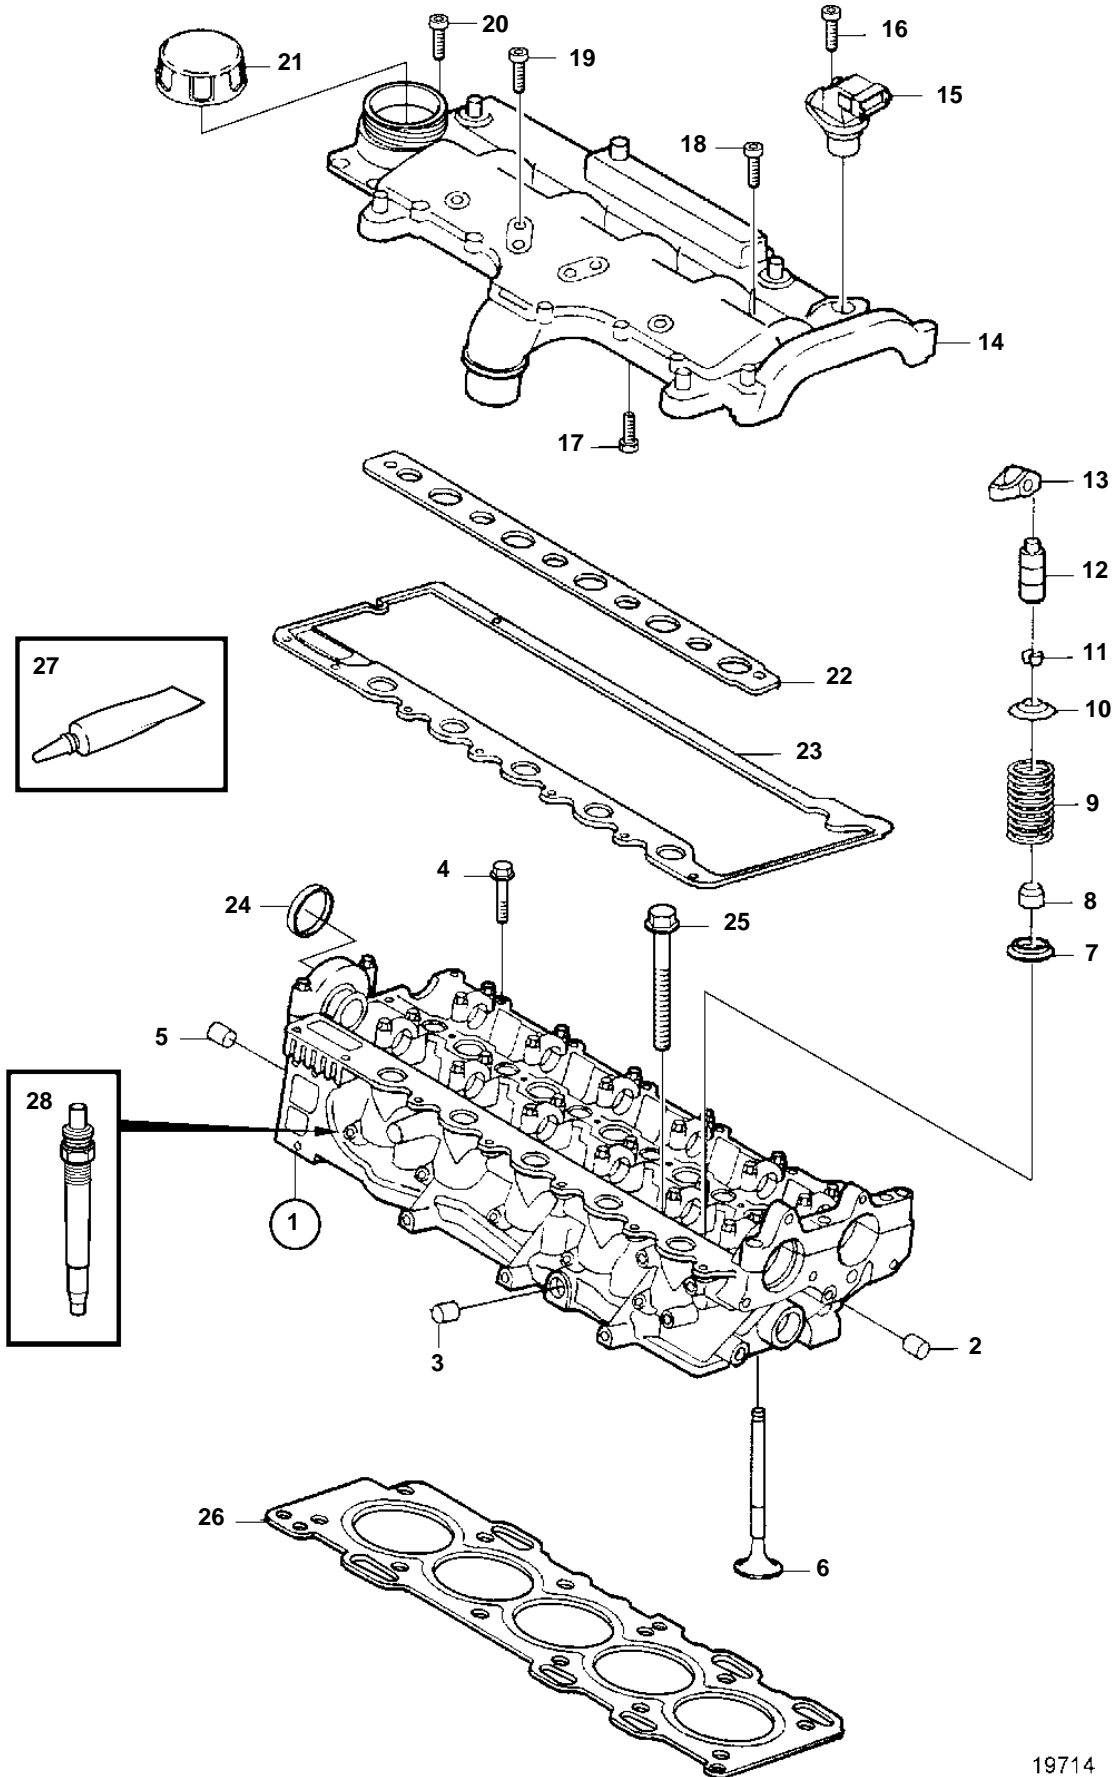

D3-110i-A, D3-130i-A, D3-160i-A, D3-130A-A, D3-160A-A

19714

D3-110i-A, D3-130i-A, D3-160i-A, D3-130A-A, D3-160A-A

REF	PART NO.	QTY	DESCRIPTION	NOTES
1	3803856	1	Cylinder head, exch	(3803647)
2	946780	1	· Cap plug	
3	946779	2	· Cap plug	
4	965212	24	· Screw	
5	981713	3	· Plug	
6	8631650	10	· Valve, intake	
	8631651	10	· Valve, exhaust	
7	8631655	20	· Valve spring washer	
8	8631652	20	· Valve seal	
9	8631656	20	· Valve spring	
10	8631654	20	· Valve spring washer	
11	9454613	40	· Valve collet	
12	8670047	20	Lifter	
13	8670045	20	Lifter	
14	8692397	1	Valve cover	
15	8631533	1	Sender	
16	969422	1	Screw	
17	982483	3	6 point socket screw	
18	982484	19	6 point socket screw	
19	982486	4	6 point socket screw	
20		11	Flange screw	
21	1275403	1	Oil filler cap	
22	8642665	1	Gasket	
23	8692438	1	Gasket	
24	8631561	1	Sealing ring	
25	9497825	12	Screw	
26	30650521	1	Gasket	Class A. Gasket with 1 hole.
	30650522	1	Gasket	Class B. Gasket with 2 hole.
	30650523	1	Gasket	Class C. Gasket with 3 hole.
	30650524	1	Gasket	Class D. Gasket with 4 hole.
	30650525	1	Gasket	Class E. Gasket with 5 hole.
27	1161059	1	Sealant	
28	8631607	1	Glow plug	