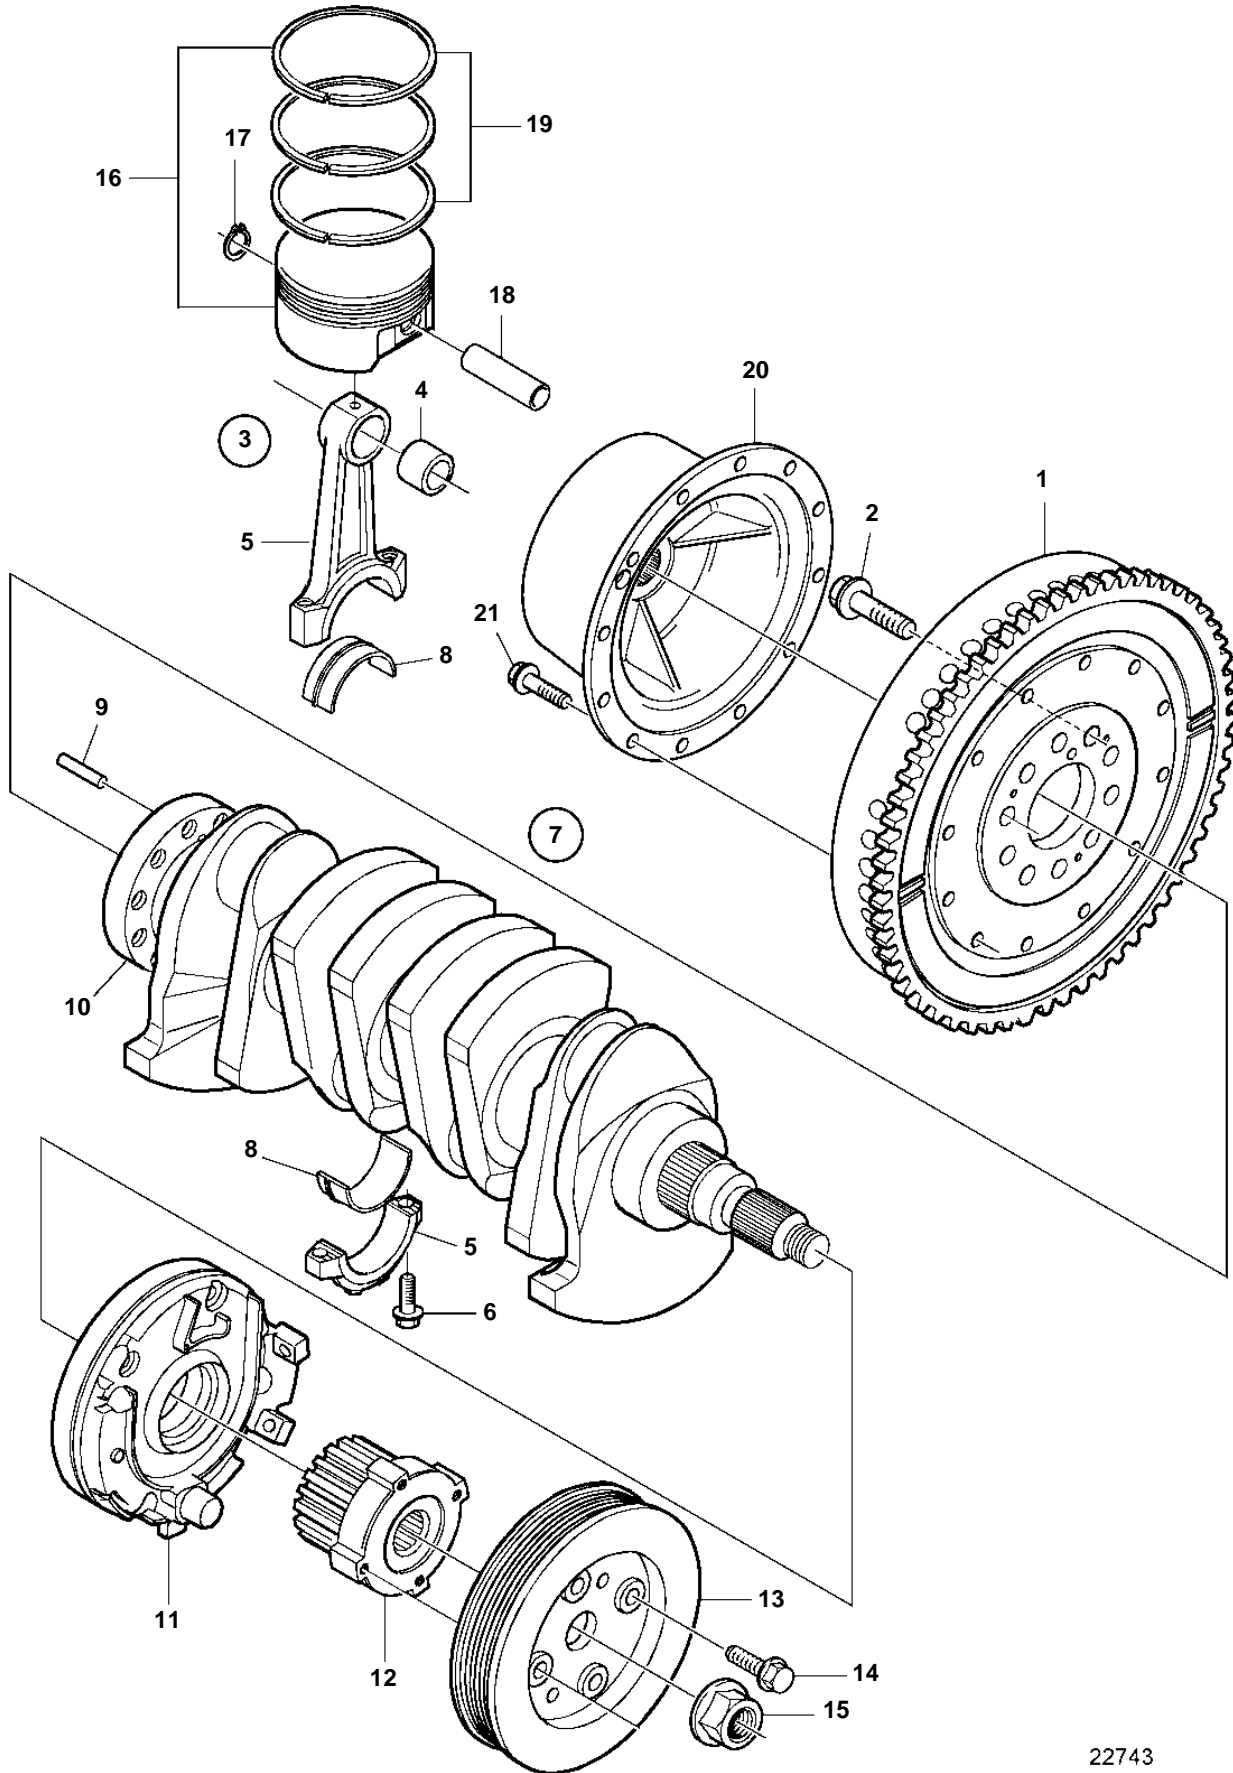

D3-130A-B, D3-160A-B, D3-190A-B

22743

D3-130A-B, D3-160A-B, D3-190A-B

REF	PART NO.	QTY	DESCRIPTION	SEE SEC.	NOTES
1	3818392	1	Flywheel		
2	9454743	10	Screw		
3		5	Connecting rod		
4		1	Bushing		
5		1	Connecting rod		
6		2	Screw		
7		1	Main bearing kit		
8		5	Rod bearing		
9		1	Spring pin		
10		1	Crankshaft		
11		1	Oil pump	9514	
12	1275366	1	Pulley		
13	30637335	1	Vibration damper		
14	3531111	1	Nut		
15	969445	4	Flange screw		
16		1	Piston kit		
17		1	Lock ring		
18		1	Piston pin		
19		1	Piston ring kit		O.D= 0,40mm
20	3851964	1	Vibration damper		
21	946671	6	Flange screw		