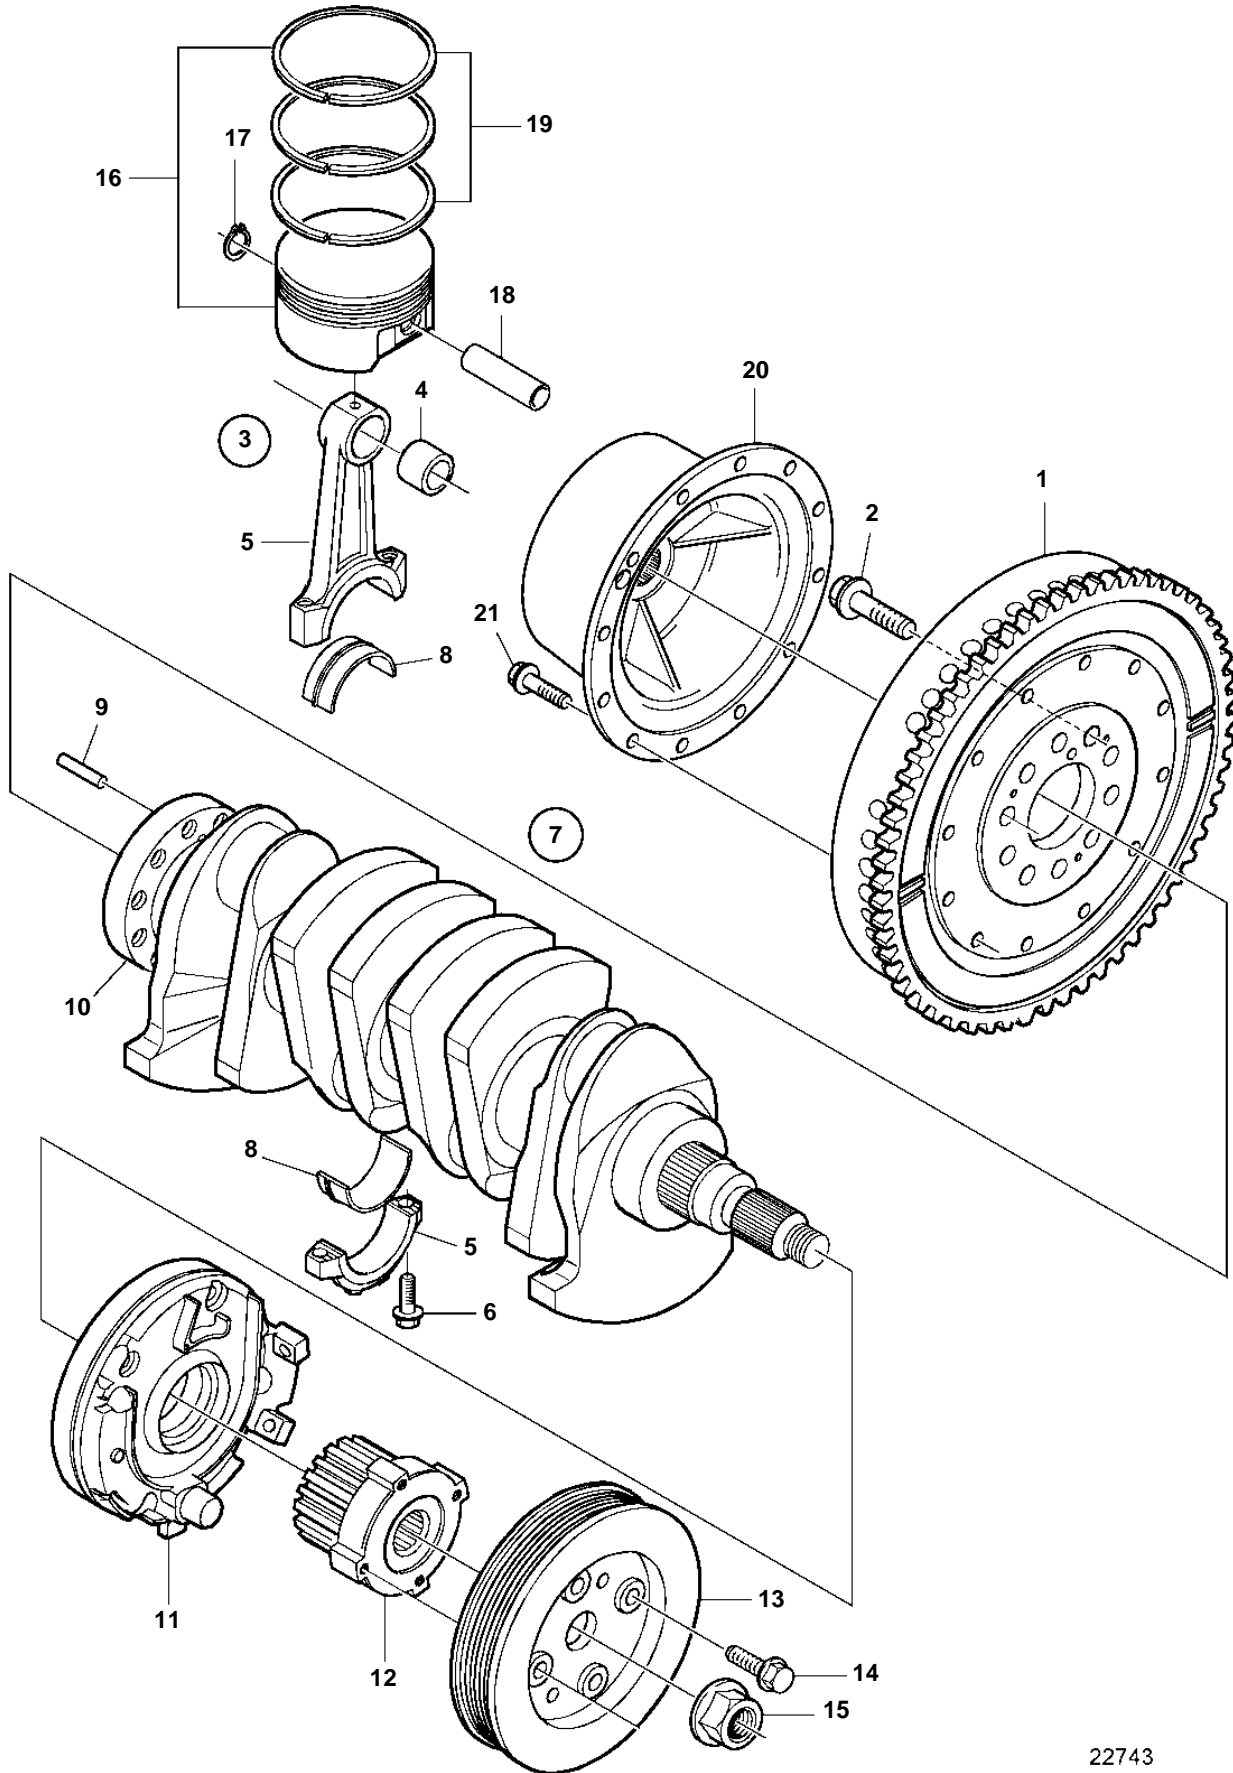

D3-130A-A, D3-160A-A

22743

D3-130A-A, D3-160A-A

REF	PART NO.	QTY	DESCRIPTION	SEE SEC.	NOTES
1	3818392	1	Flywheel		
2	9454743	10	Screw		
3		5	Connecting rod		
4		1	Bushing		
5		1	Connecting rod		
6		2	Screw		
7		1	Main bearing kit		
8		5	Rod bearing		
9		1	Spring pin		
10		1	Crankshaft		
11		1	Oil pump	6342	
12	1275366	1	Pulley		
13	30637335	1	Vibration damper		
14	3531111	1	Nut		
15	969445	4	Flange screw		
16		1	Piston kit		
17		1	Lock ring		
18		1	Piston pin		
19		1	Piston ring kit		O.D= 0,40mm
20	3851964	1	Vibration damper		
21	946671	6	Flange screw		