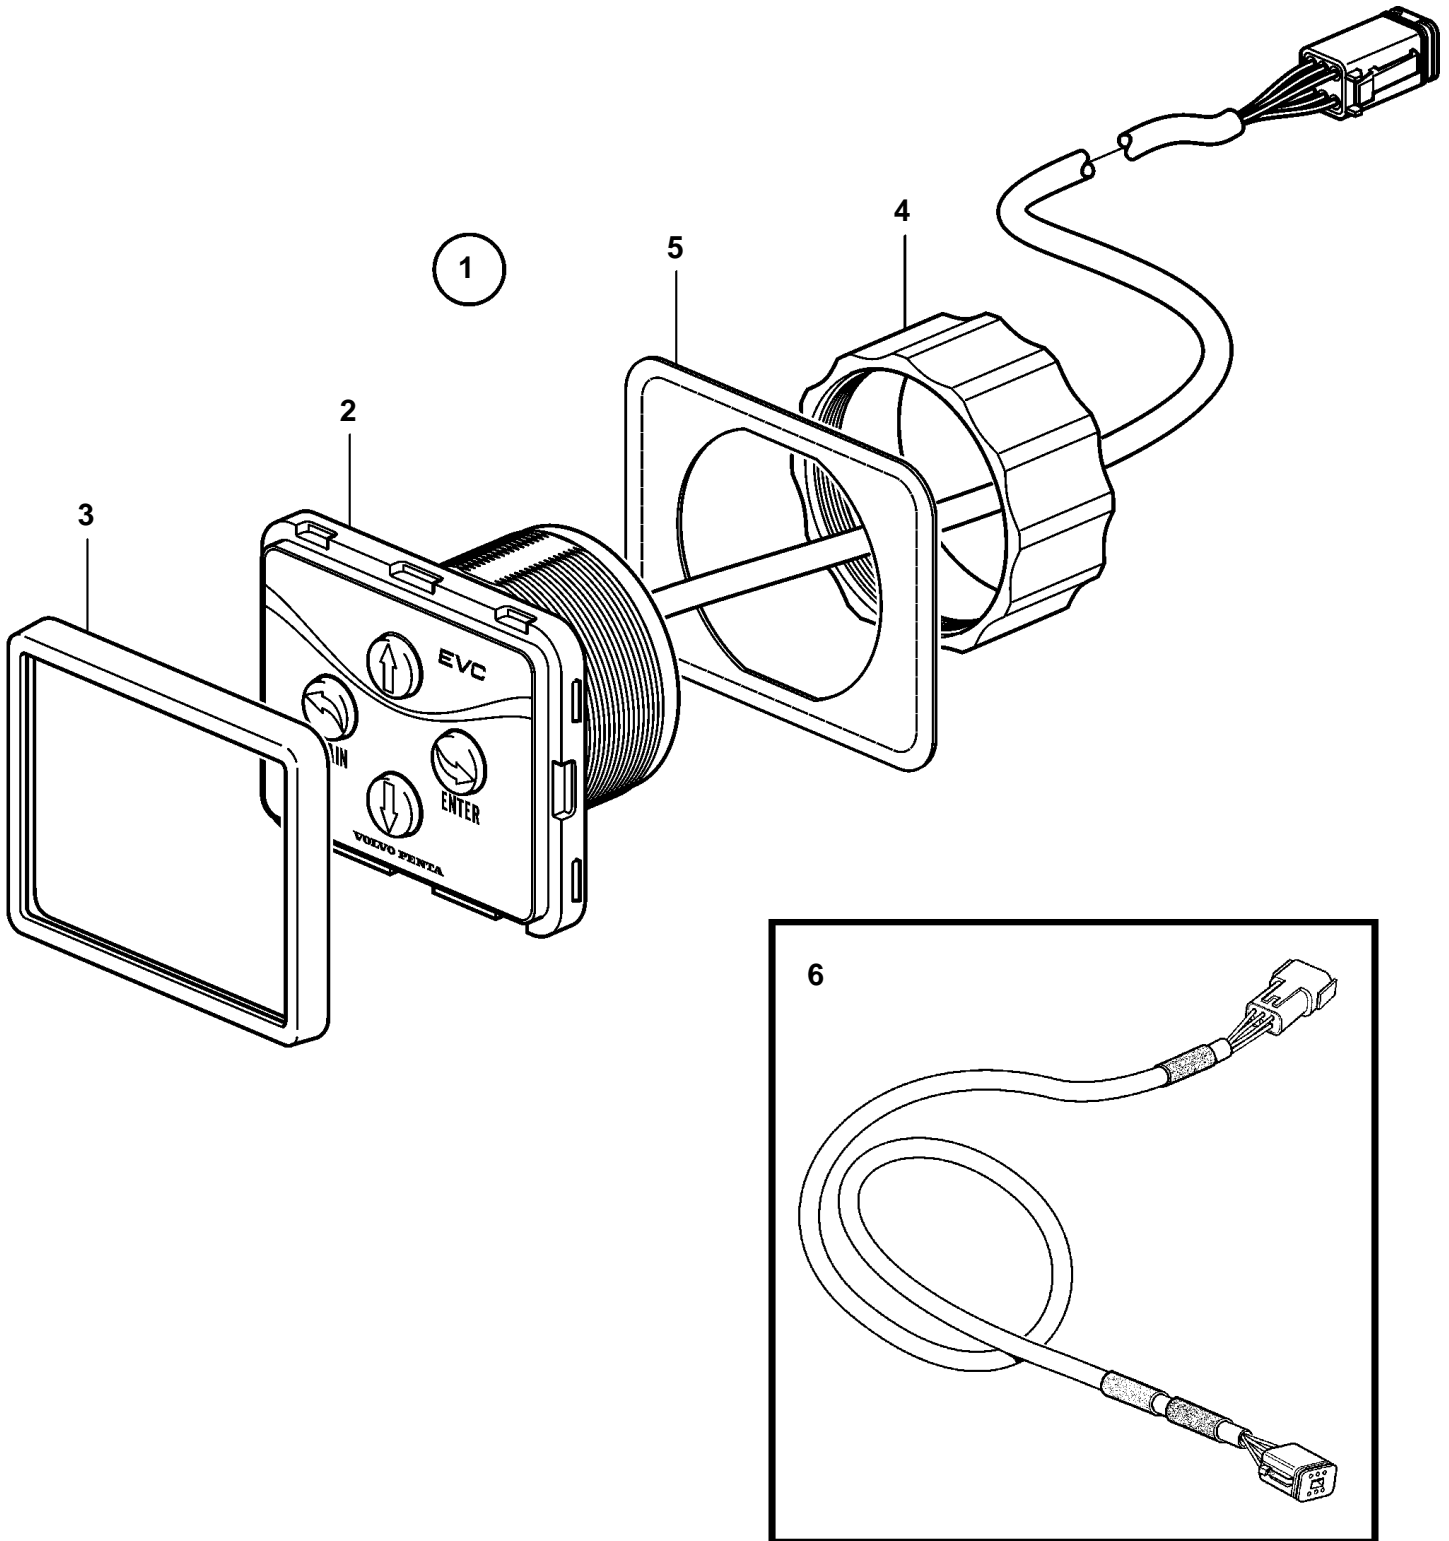

D3-110i-B, D3-130i-B, D3-160i-B, D3-190i-B, D3-130A-B, D3-160A-B, D3-190A-B

22918

D3-110i-B, D3-130i-B, D3-160i-B, D3-190i-B, D3-130A-B, D3-160A-B, D3-190A-B

REF	PART NO.	QTY	DESCRIPTION	NOTES
1	3807317	1	Control panel	
2		1	· Control panel	
3	3808131	1	· Frame	
4	3808134	1	· Nut	
5	3808135	1	· Gasket	
6	3842733	1	Extension cable\verl	L=3,0m
	3842734	1	Extension cable\verl	L=5,0m
	3842735	1	Extension cable\verl	L=7,0m
	3842736	1	Extension cable\verl	L=9,0m
	3842737	1	Extension cable\verl	L=11,0m