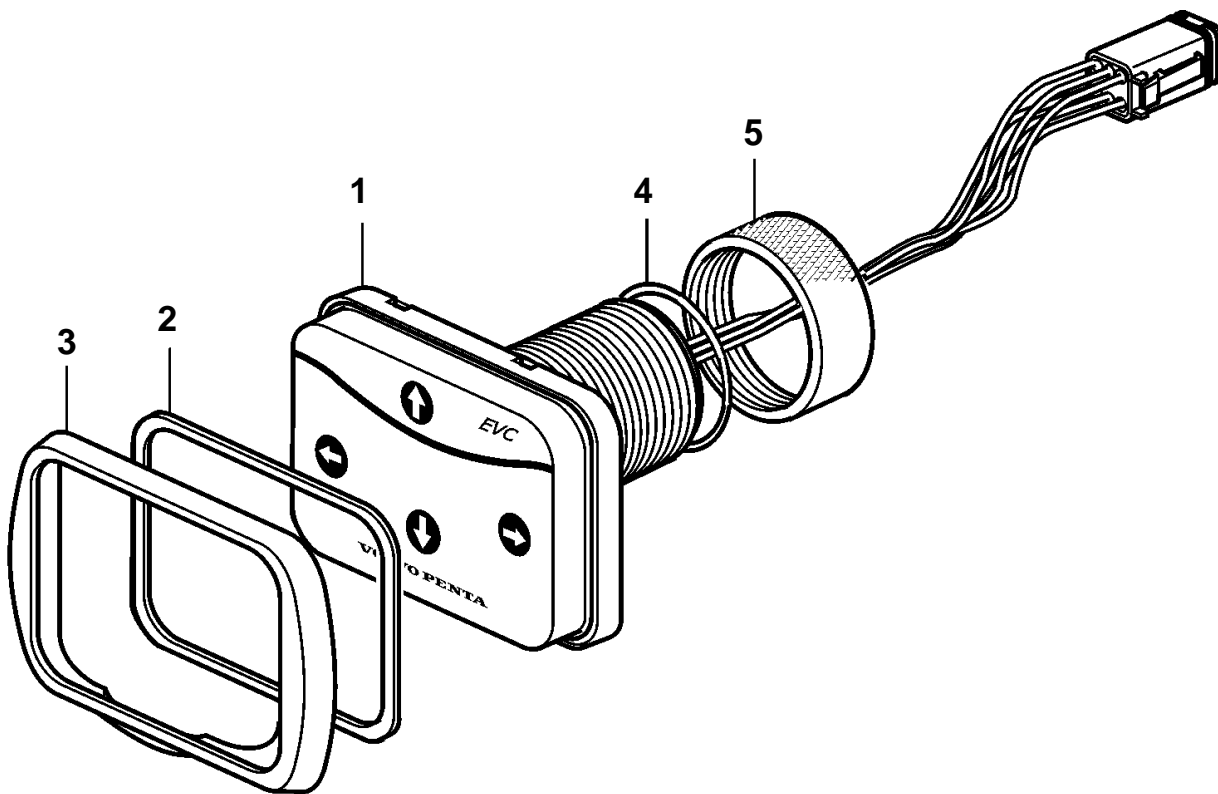

D3-110i-A, D3-130i-A, D3-160i-A, D3-130A-A, D3-160A-A

22919

D3-110i-A, D3-130i-A, D3-160i-A, D3-130A-A, D3-160A-A

REF	PART NO.	QTY	DESCRIPTION	NOTES
1	3586943	1	Control panel	
2	874192	1	Gasket	
3	874149	1	Frame	
4	874191	1	O-ring	
5	874193	1	Round nut	
6	888243	1	Cable	L=3,0m
	888244	1	Cable	L=5,0m
	888245	1	Cable	L=7,0m
	888246	1	Cable	L=9,0m
	3842737	1	Extension cable'verl	L=11,0m