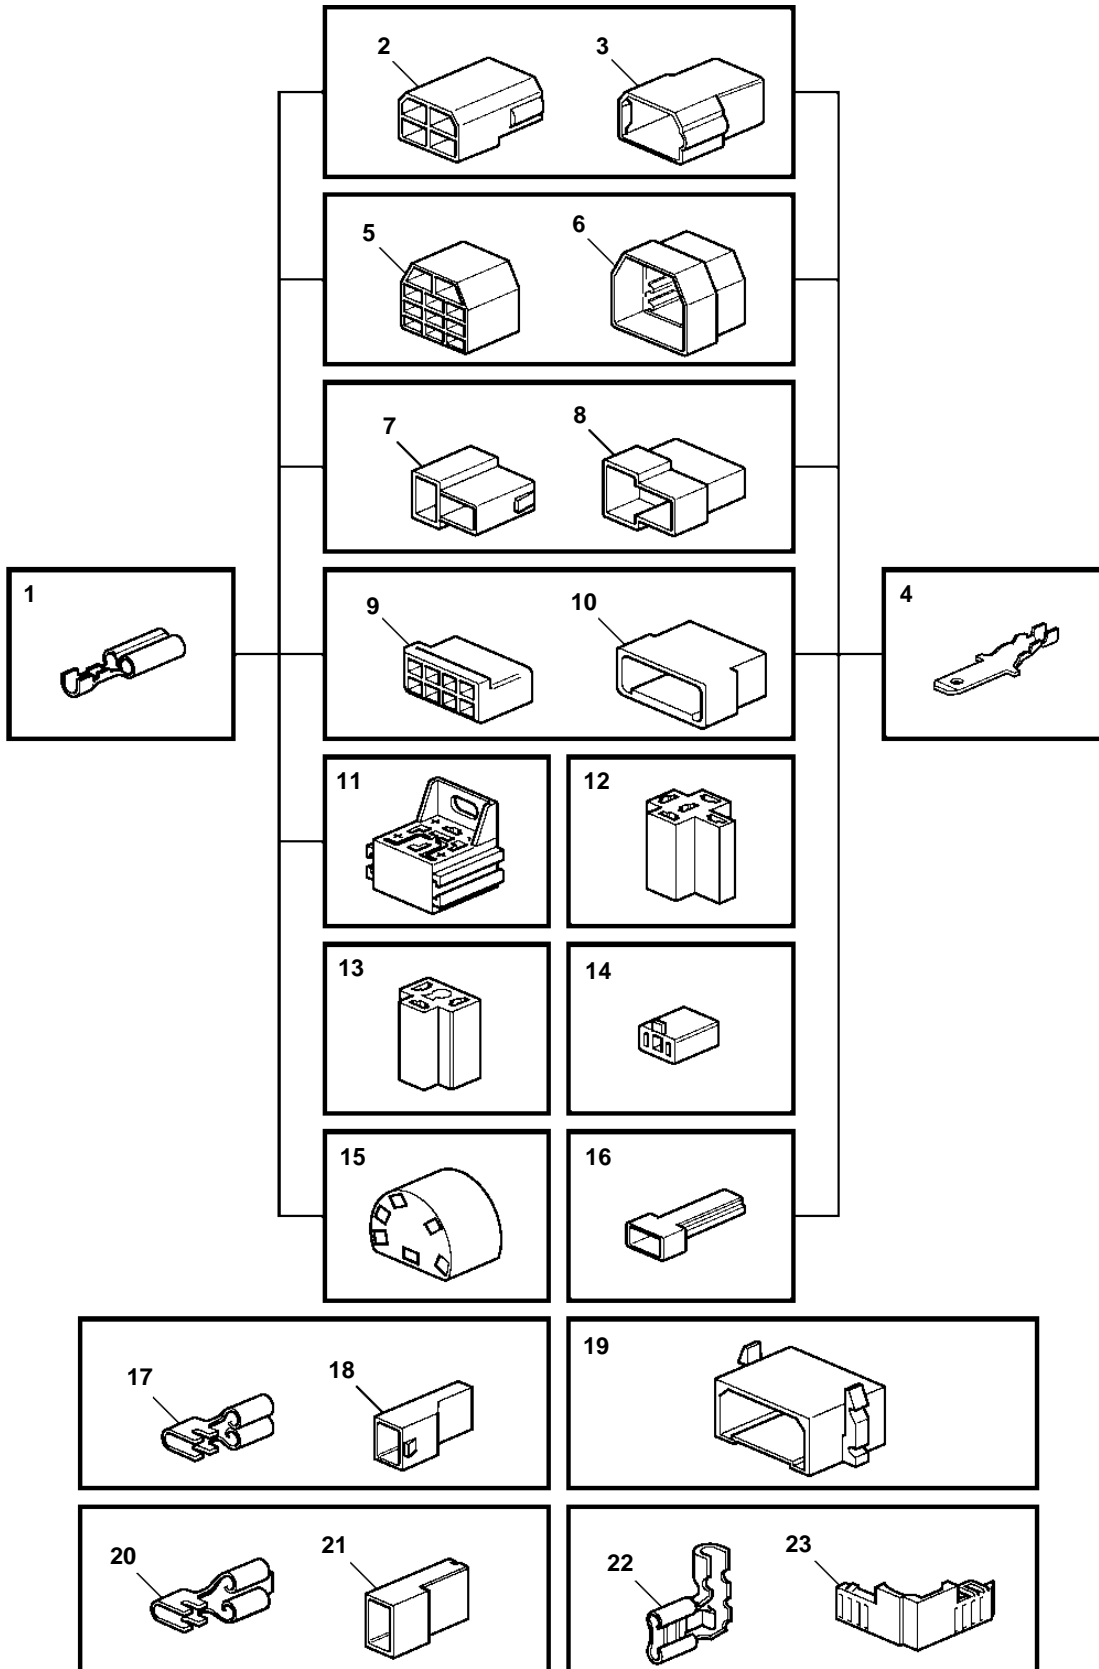

D3-110i-A, D3-130i-A, D3-160i-A, D3-130A-A, D3-160A-A, D3-110i-B, D3-130i-B, D3-160i-B, D3-190i-B, D3-130A-B, D3-160A-B, D3-190A-B

D3-110i-A, D3-130i-A, D3-160i-A, D3-130A-A, D3-160A-A, D3-110i-B, D3-130i-B, D3-160i-B, D3-190i-B, D3-130A-B, D3-160A-B, D3-190A-B

REF	PART NO.	DESCRIPTION	NOTES
1	973150	Cable terminal	6,3x0,8x1,1-2,5sq.mm
	949206	Cable terminal	6,3x0,8x4,0-6,0sq.mm
2	948856	Receptacle housing	6,3x4 NATURAL
3	948855	Tab housing	6,3x4 NATURAL
4	973117	Cable terminal	6,3x0,8x0,5-1,0mm2
	881487	Cable terminal	6,3x0,8x0,75-2,5sq.mm
	881488	Cable terminal	6,3x0,8x4,0-6,0sq.mm
5	945830	Receptacle housing	6,3x11 NATURAL
6	945831	Tab housing	6,3x11 NATURAL
7	958210	Receptacle housing	6,3x2 BLACK
8	958209	Tab housing	6,3x2 BLACK
9	944076	Receptacle housing	6,3x8 NATURAL
10	948857	Tab housing	6,3x8 NATURAL
11	977184	Tab housing	6,3x5x4,8/2,8x4
12	1214948	Receptacle housing	6,3x5 BLACK
13	945469	Receptacle housing	6,3x3 BLACK
14	1578937	Receptacle housing	6,3x2 NATURAL
15	828624	Receptacle housing	6,3x6
16	958207	Tab housing	6,3x1 BLACK
17	949405	Cable terminal	4,8x1,1-2,5sq.mm
18	947848	Receptacle housing	4,8x1 NATURAL
19	944077	Housing	6,3x8 NATURAL
20	881483	Cable terminal	6,3x0,8x1,1-2,5sq.mm
	881484	Cable terminal	6,3x0,8x4,0-6,0sq.mm
21	949597	Housing	6,3x1 NATURAL
	943511	Receptacle housing	6,3x1 NATURAL
22	881489	Cable terminal	6,3x0,8x1,1-2,5
23	944221	Receptacle housing	6,3x1 NATURAL