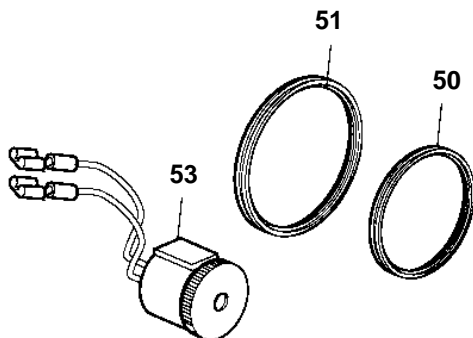

D3-110i-A, D3-130i-A, D3-160i-A, D3-130A-A, D3-160A-A, D3-110i-B, D3-130i-B, D3-160i-B, D3-190i-B, D3-130A-B, D3-160A-B, D3-190A-B

19941

D3-110i-A, D3-130i-A, D3-160i-A, D3-130A-A, D3-160A-A, D3-110i-B, D3-130i-B, D3-160i-B, D3-190i-B, D3-130A-B, D3-160A-B, D3-190A-B

REF	PART NO.	QTY	DESCRIPTION	NOTES
1	881647	1	Tachometer	BLACK D=85mm. Engine speed/hours
	881653	1	Tachometer	WHITE D=85mm. Engine speed/hours
	3586222	1	Tachometer	BLACK D=85mm. Engine speed/hours, text messages
	3586223	1	Tachometer	WHITE D=85mm. Engine speed/hours, text messages
2	874916	1	Speedometer	BLACK 0-20 Knots
	874917	1	Speedometer	BLACK 0-40 Knots
	874929	1	Speedometer	WHITE 0-20 Knots
	874930	1	Speedometer	WHITE 0-40 Knots
3	3812881	1	Trim gauge	BLACK ANALOG
	3812911	1	Trim gauge	WHITE ANALOG
4	881648	1	Trim gauge	BLACK DIGITAL
	881654	1	Trim gauge	WHITE DIGITAL
5	874904	1	Thermometer, coolant water	BLACK 0-120°C
	874921	1	Thermometer, coolant water	WHITE 0-120°C
	874918	1	Thermometer, coolant water	BLACK 40-250 °F
	874931	1	Thermometer, coolant water	WHITE 40-250 °F
6	881649	1	Voltmeter	BLACK
	881658	1	Voltmeter	WHITE
7	874915	1	Instrument, alarm	BLACK D=52mm
	874927	1	Instrument, alarm	WHITE D=52mm
8	874914	1	Fuel gauge	BLACK D=52mm
	874926	1	Fuel gauge	WHITE D=52mm
9	874910	1	Turbo pressure gauge	BLACK 0-3 bar
	874920	1	Turbo pressure gauge	BLACK 0-45 PSI
	874924	1	Turbo pressure gauge	WHITE 0-3 bar
	874933	1	Turbo pressure gauge	WHITE 0-45 PSI
10	874709	1	Mounting kit	BLACK D=52mm
11	874450	1	• Attaching ring	
12	874448	1	• Ring	
13	874707	1	• Gasket	
14	874708	1	Mounting kit	BLACK D=85mm
15	874449	1	• Attaching ring	
16	874447	1	• Ring	
17	874706	1	• Gasket	
18	874733	1	Mounting kit	CHROME D=52mm
19	874450	1	• Attaching ring	
20	874731	1	• Ring	
21	874707	1	• Gasket	
22	874732	1	Mounting kit	CHROME D=85mm
23	874449	1	• Attaching ring	
24	874730	1	• Ring	
25	874706	1	• Gasket	
26	881611	1	Brace kit	BLACK D=52mm
27	881607	1	• Brace	
28	881610	2	• Nut	
29	881609	2	• Stud	
30	874707	1	• Gasket	
31	874448	1	• Ring	
32	881612	1	Brace kit	BLACK D=85mm
33	881608	1	• Brace	
34	881610	2	• Nut	
35	881609	2	• Stud	
36	874706	1	• Gasket	
37	874447	1	• Ring	
38	881613	1	Brace kit	CHROME D=52mm
39	881607	1	• Brace	
40	881610	2	• Nut	
41	881609	2	• Stud	
42	874707	1	• Gasket	
43	874731	1	• Ring	
44	881614	1	Brace kit	CHROME D=85mm
45	881608	1	• Brace