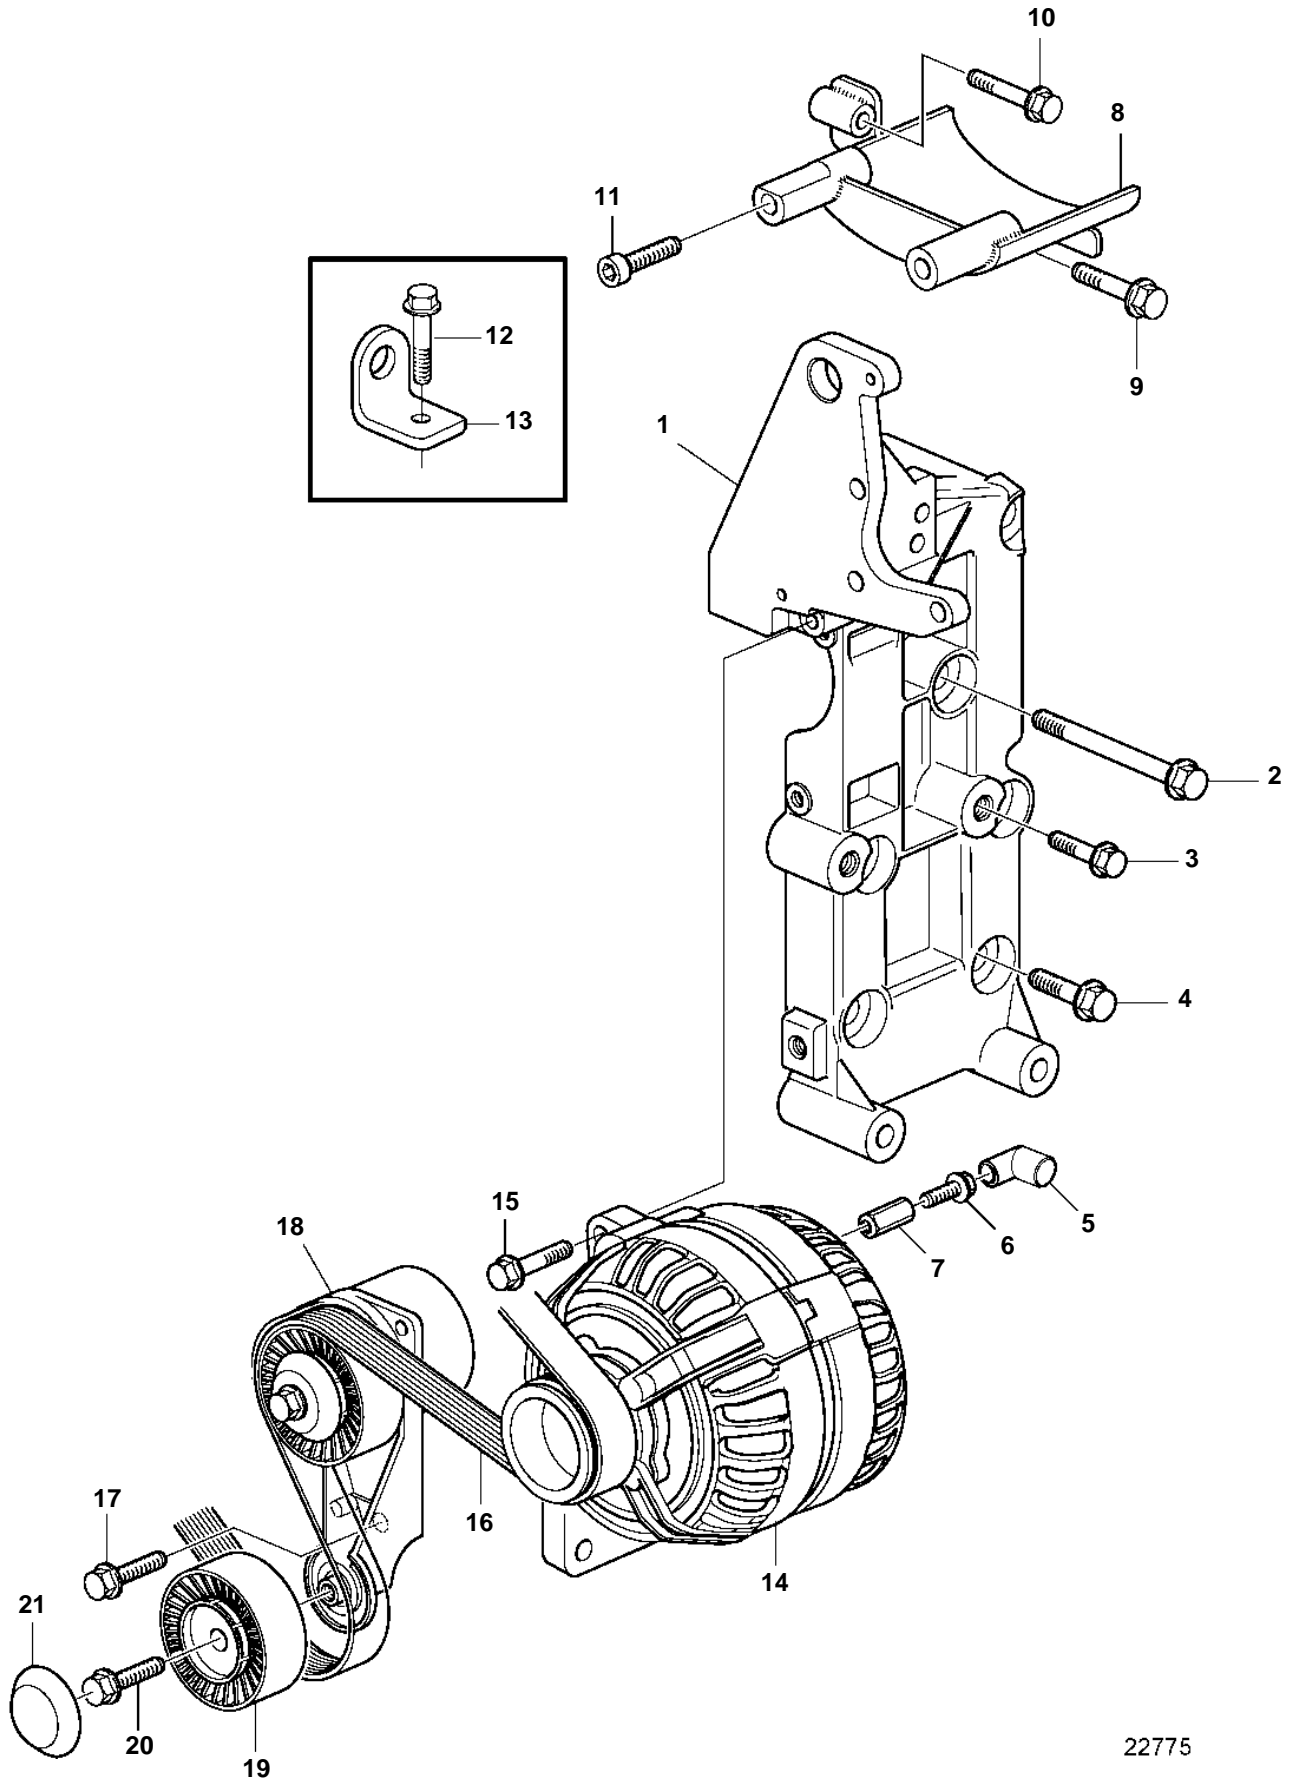

D3-160i-B, D3-190i-B, D3-160A-B, D3-190A-B

22775

D3-160i-B, D3-190i-B, D3-160A-B, D3-190A-B

REF	PART NO.	QTY	DESCRIPTION	NOTES
1	30757068	1	Bracket	
2	965182	3	Flange screw	
3	984652	3	Flange screw	
4	984651	3	Flange screw	
5	855798	1	Protecting sleeve	
6	947107	1	Flange screw	
7	855314	1	Nut	
8	3884643	1	Bracket	
9	968999	1	Screw	
10	984675	1	Screw	
11	947107	1	Flange screw	
12	965188	1	Screw	
13	3840565	1	Lifting eye, rear	
14	3803645	1	Alternator,exch	140A
15	965180	1	Flange screw	
16	30731809	1	Drive belt	
17	983028	2	Flange screw	
18	30757056	1	Belt tensioner	
19	30729939	1	Pulley	
20	984012	1	Flange screw	
21	8653140	1	Cover	