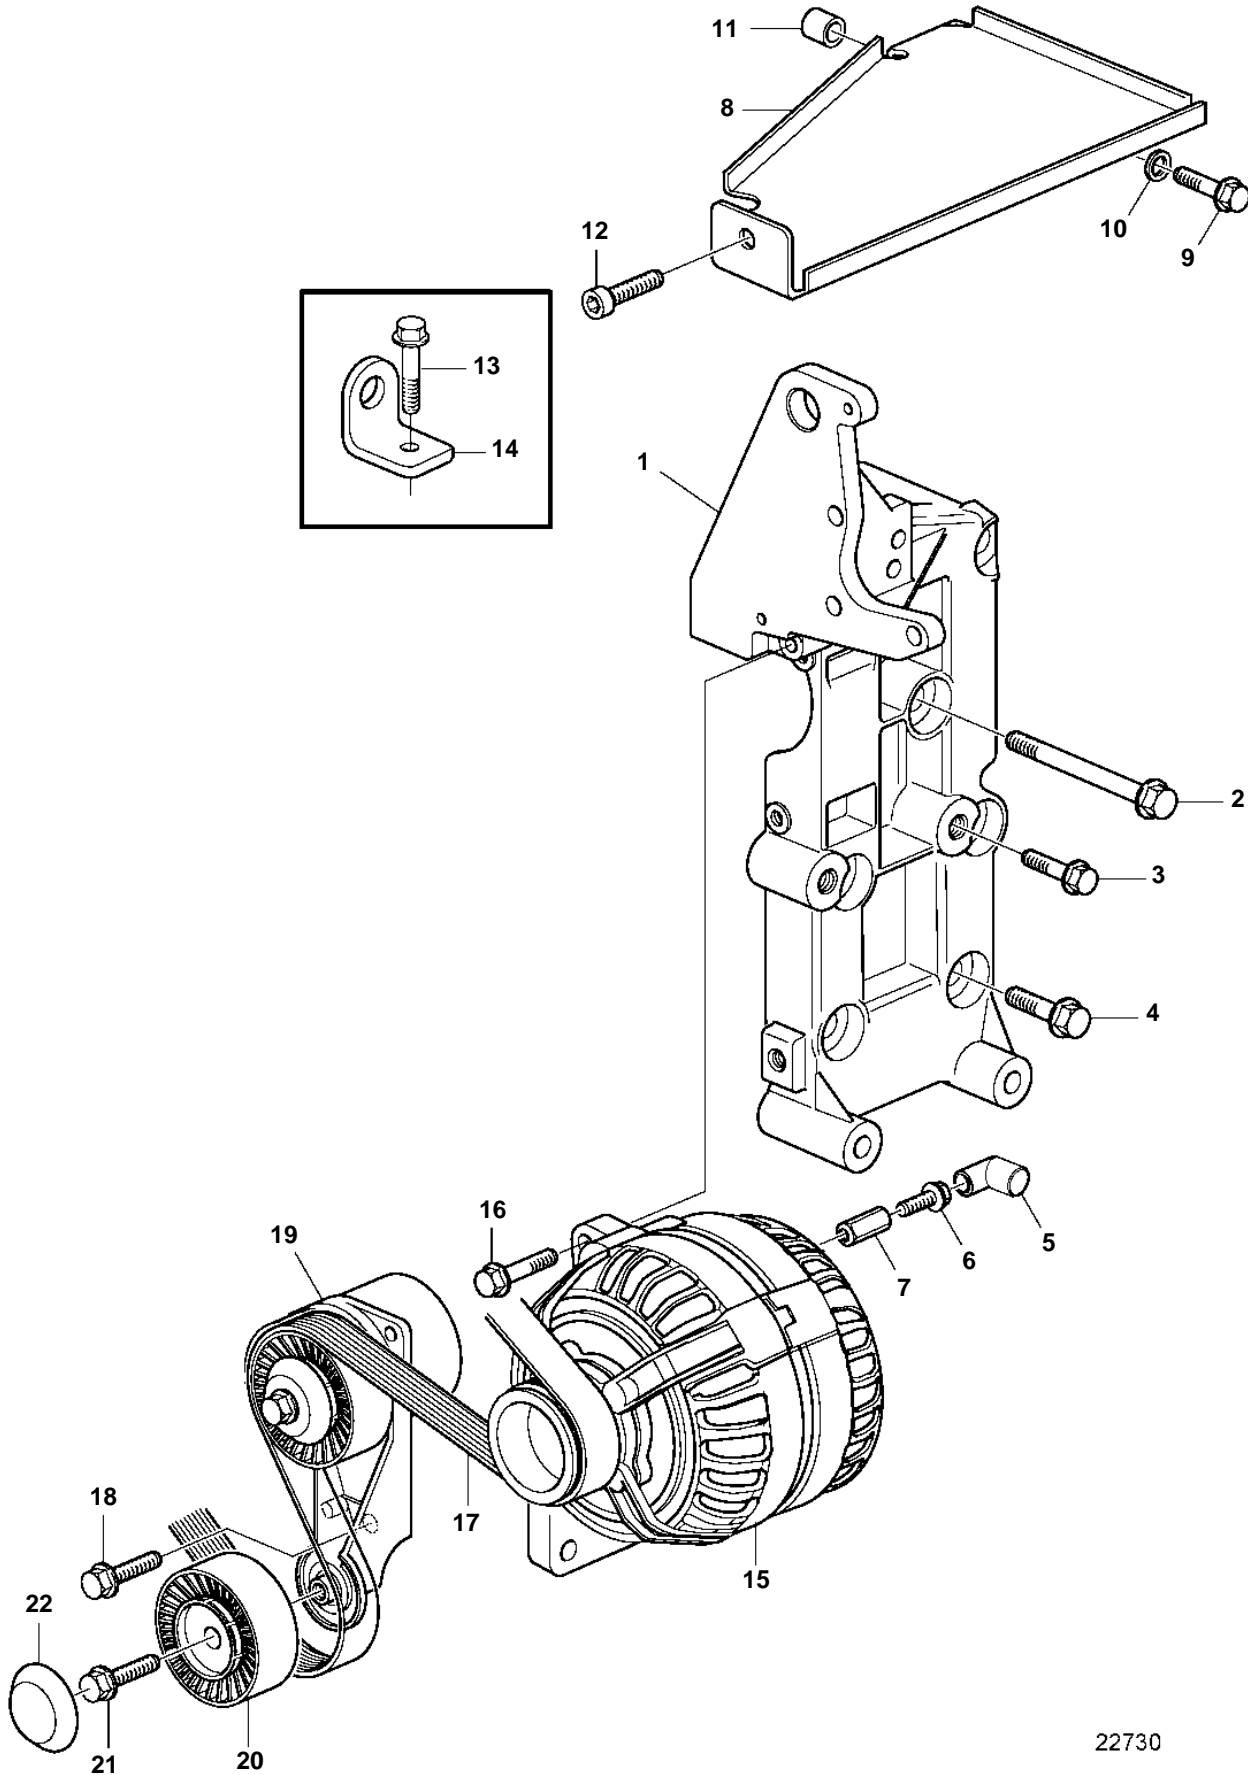

D3-110i-B, D3-130i-B, D3-130A-B

22730

D3-110i-B, D3-130i-B, D3-130A-B

REF	PART NO.	QTY	DESCRIPTION	NOTES
1	30757068	1	Bracket	
2	965182	3	Flange screw	
3	984652	3	Flange screw	
4	984651	3	Flange screw	
5	855798	1	Protecting sleeve	
6	947107	1	Flange screw	
7	855314	1	Nut	
8	3884908	1	Protecting plate	
9	968842	1	Flange screw	
10	980935	1	Spacer sleeve	
11	826652	1	Spacer sleeve	
12	959223	1	Screw	
13	965188	1	Screw	
14	3840565	1	Lifting eye, rear	
15	3803645	1	Alternator,exch	140A
16	965180	1	Flange screw	
17	30731809	1	Drive belt	
18	983028	2	Flange screw	
19	30757056	1	Belt tensioner	
20	30729939	1	Pulley	
21	984012	1	Flange screw	
22	8653140	1	Cover	