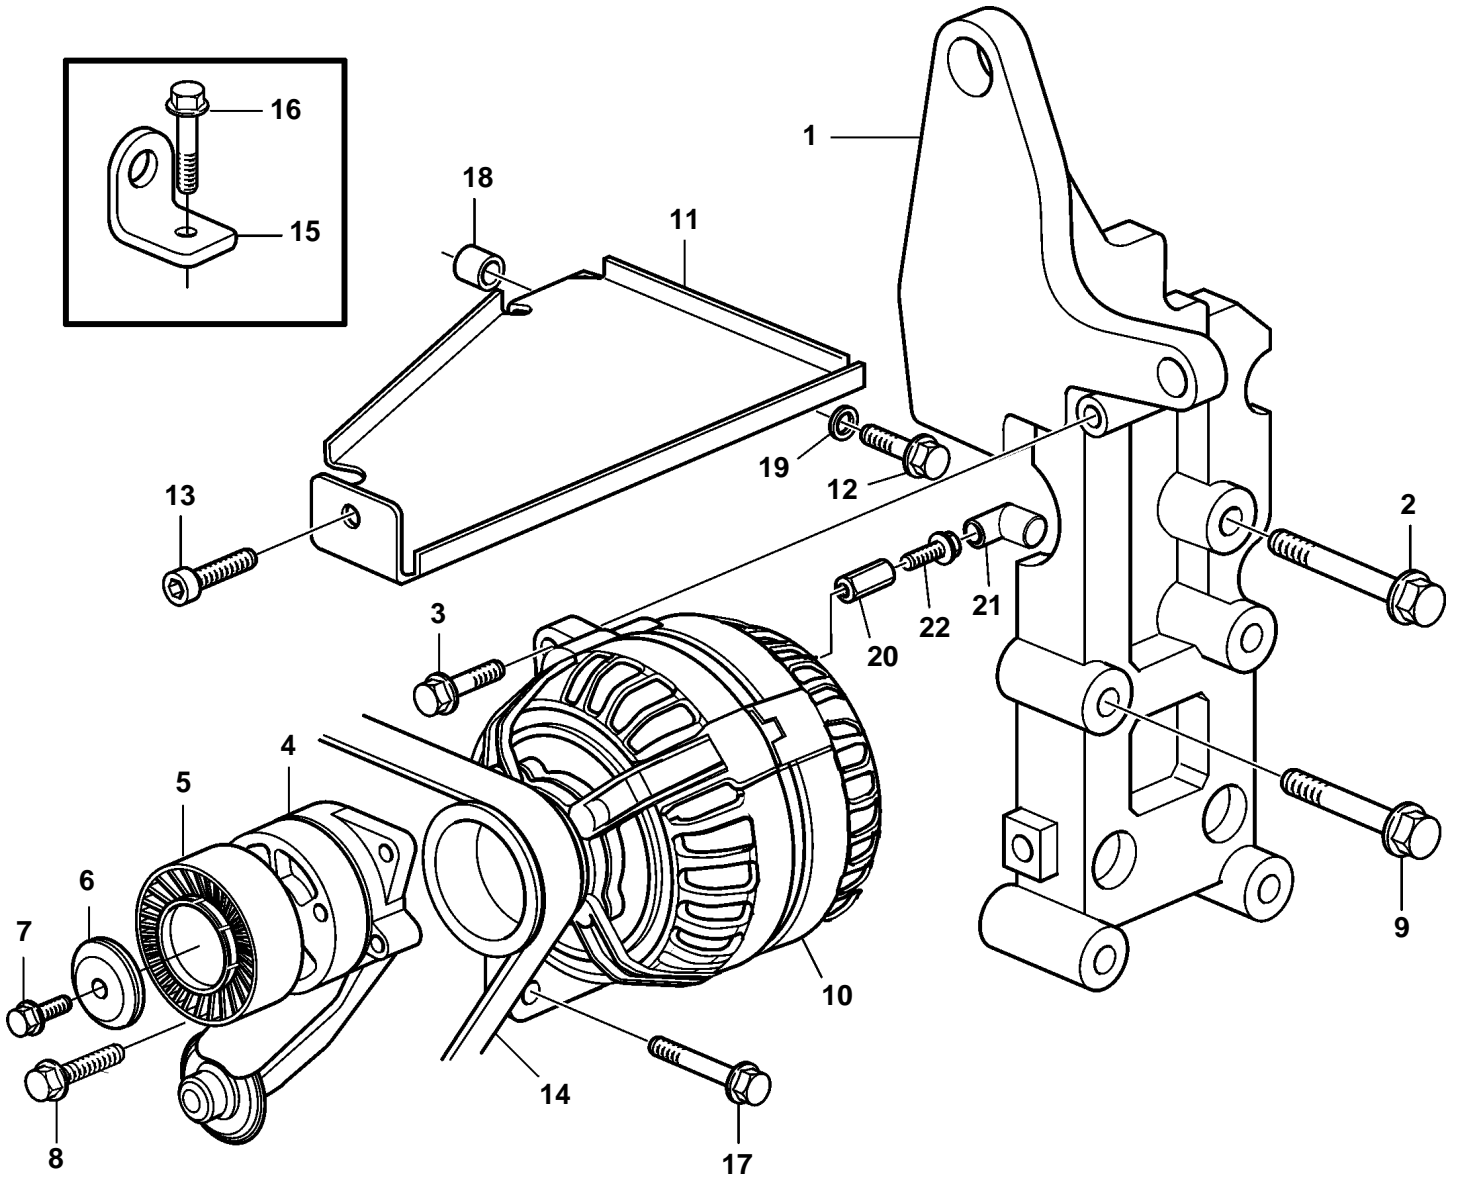

D3-110i-A, D3-130i-A, D3-160i-A, D3-130A-A, D3-160A-A

22884

D3-110i-A, D3-130i-A, D3-160i-A, D3-130A-A, D3-160A-A

REF	PART NO.	QTY	DESCRIPTION	NOTES
1	8642196	1	Bracket	
2	965182	2	Flange screw	M8x80mm
3	965180	1	Flange screw	M8x60mm
4	30637961	1	Belt tensioner	
5	30729939	1	Pulley	
6	8653140	1	Cover	
7	984012	1	Flange screw	
8	983028	3	Flange screw	M8x35mm
9	983028	1	Flange screw	M8x35mm
10	3803645	1	Alternator,exch	140A
11	3884908	1	Protecting plate	
12	968842		Flange screw	
13	959223	1	Screw	
14	30731809	1	Drive belt	(8627228)
15	3840565	1	Lifting eye, rear	
16	965188	1	Screw	
17	947760	2	Flange screw	M8x40mm
18	826652	1	Spacer sleeve	
19	980935	1	Spacer sleeve	
20	855314	1	Nut	
21	855798	1	Protecting sleeve	
22	947107	1	Flange screw	