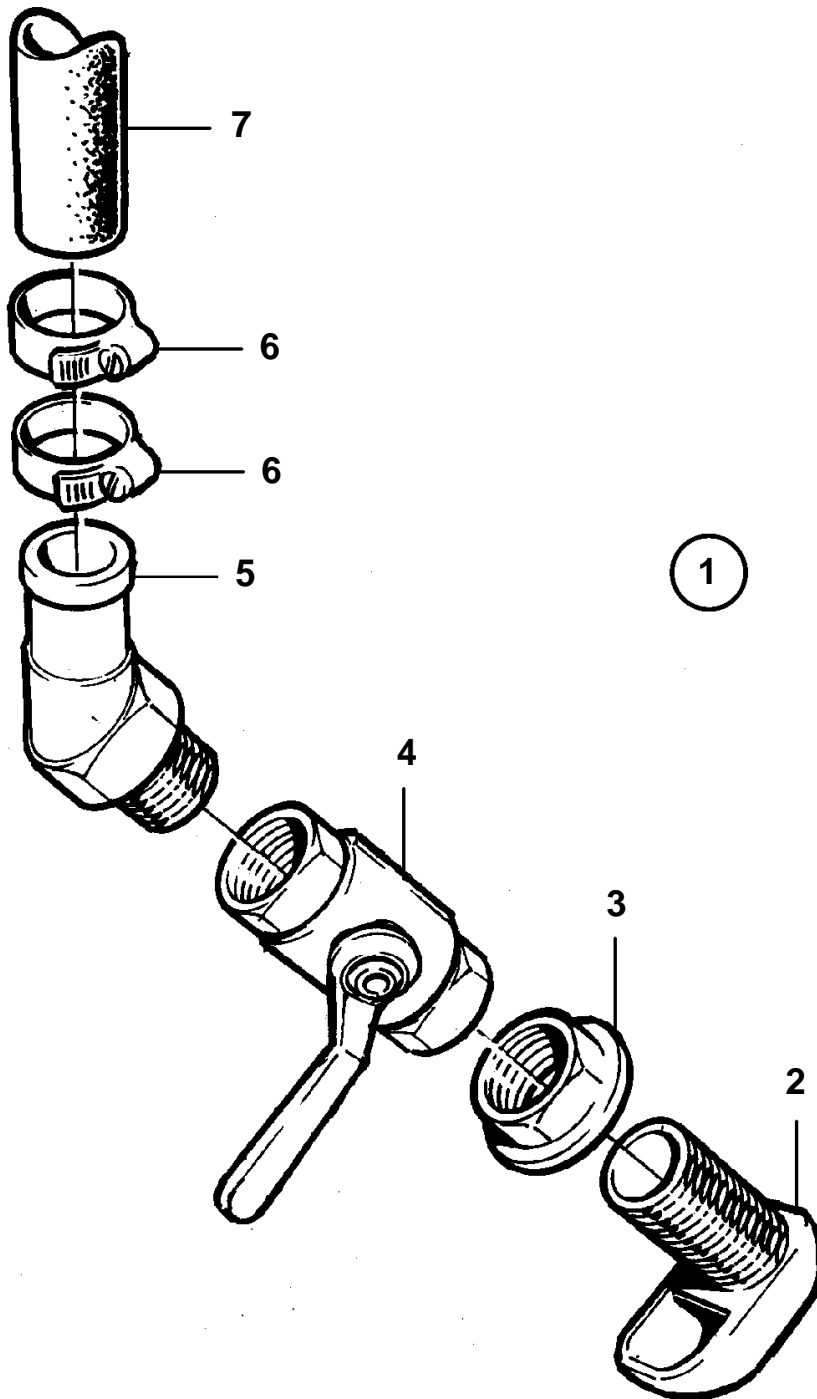

D3-110i-A, D3-130i-A, D3-160i-A, D3-110i-B, D3-130i-B, D3-160i-B, D3-190i-B

D3-110i-A, D3-130i-A, D3-160i-A, D3-110i-B, D3-130i-B, D3-160i-B, D3-190i-B

REF	PART NO.	QTY	DESCRIPTION	NOTES
1	1140129	1	Cooling wate inlet	D=32mm
2	836876	1	· Strainer	
3	836879	1	· Nut	
4	1140125	1	· Ball valve	
5	828696	1	· Hose attachment	45°
6	961667	X	Hose clamp	
7	1140664	X	Exhaust hose	