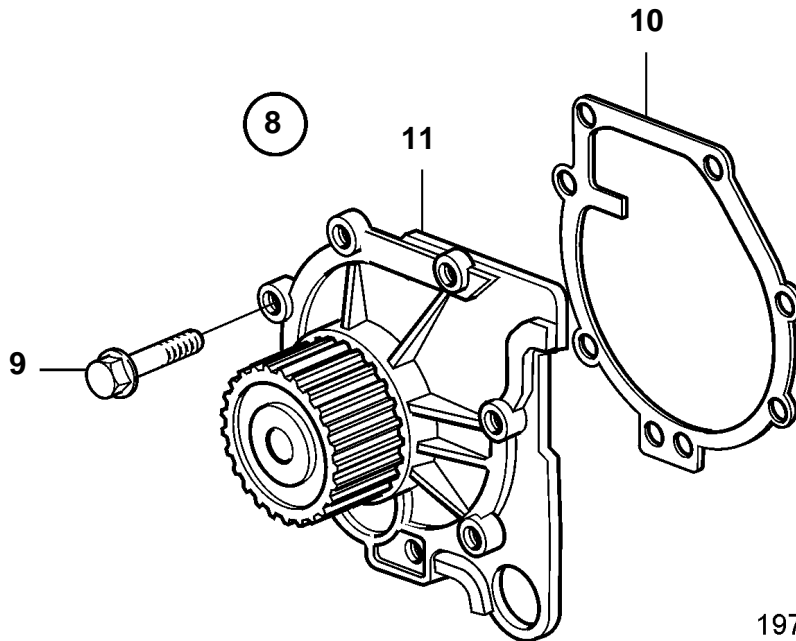

D3-110i-B, D3-130i-B, D3-160i-B, D3-190i-B, D3-130A-B, D3-160A-B, D3-190A-B

19730

D3-110i-B, D3-130i-B, D3-160i-B, D3-190i-B, D3-130A-B, D3-160A-B, D3-190A-B

REF	PART NO.	QTY	DESCRIPTION	SEE SEC.
1		1	Thermostat housing	
				9405
2		1	Gasket	
3		1	Connection pipe	
4		1	Gasket	
5	8653103	1	Temperature sensor	
6	969156	2	6 point socket screw	
7		3	6 point socket screw	
8	274216	1	Water pump kit	
9	979090	7	· Flange screw	
10	1397532	1	· Gasket	
11		1	Water pump	
12	888609	1	Hose	
				9405
13	943477	1	Hose clamp	