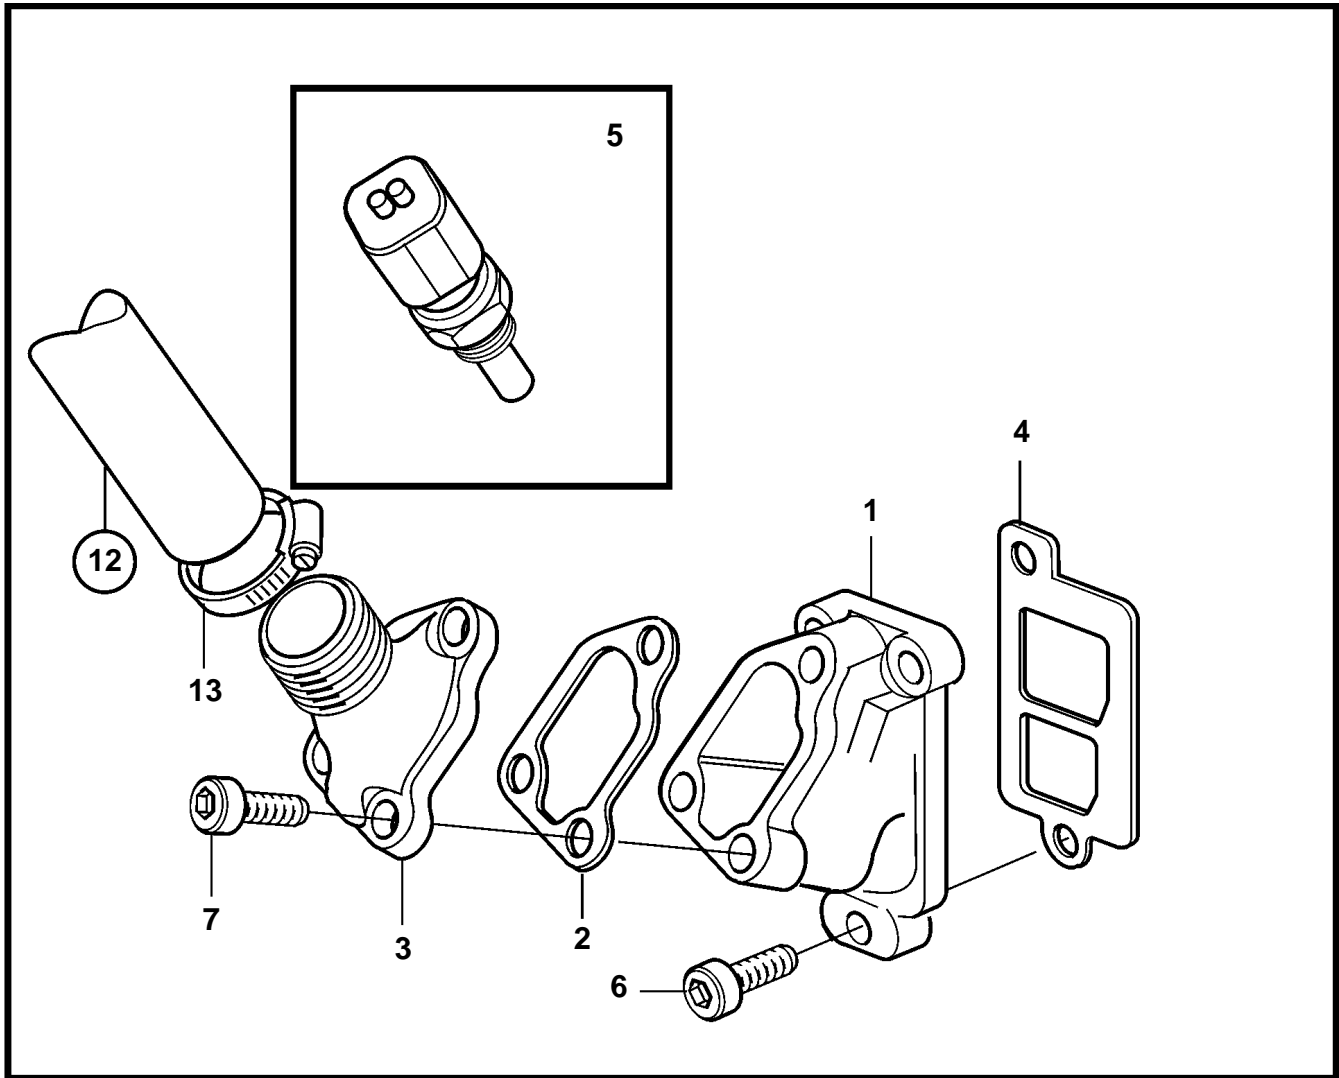

D3-110i-B, D3-130i-B, D3-160i-B, D3-190i-B, D3-130A-B, D3-160A-B, D3-190A-B

19730

D3-110i-B, D3-130i-B, D3-160i-B, D3-190i-B, D3-130A-B, D3-160A-B, D3-190A-B

REF	PART NO.	QTY	DESCRIPTION	SEE SEC.
1		1	Thermostat housing	
				9405
2		1	Gasket	
3		1	Connection pipe	
4		1	Gasket	
5	8653103	1	Temperature sensor	
6	969156	2	6 point socket screw	
7		3	6 point socket screw	
8	274216	1	Water pump kit	
9	979090	7	· Flange screw	
10	1397532	1	· Gasket	
11		1	Water pump	
12	888609	1	Hose	
				9405
13	943477	1	Hose clamp	