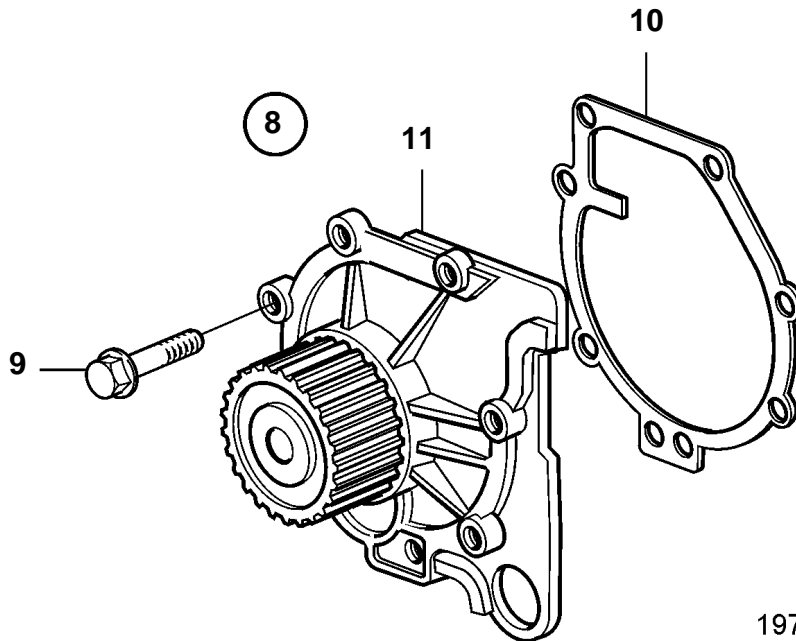

D3-110i-A, D3-130i-A, D3-160i-A, D3-130A-A, D3-160A-A

19730

D3-110i-A, D3-130i-A, D3-160i-A, D3-130A-A, D3-160A-A

REF	PART NO.	QTY	DESCRIPTION	SEE SEC.
1		1	Thermostat housing	
				6323
2		1	Gasket	
3		1	Connection pipe	
4		1	Gasket	
5	8653103	1	Temperature sensor	
6	969156	2	6 point socket screw	
7		3	6 point socket screw	
8	274216	1	Water pump kit	
9	979090	7	· Flange screw	
10	1397532	1	· Gasket	
11		1	Water pump	
12	888609	1	Hose	
				6323
13	943477	1	Hose clamp	