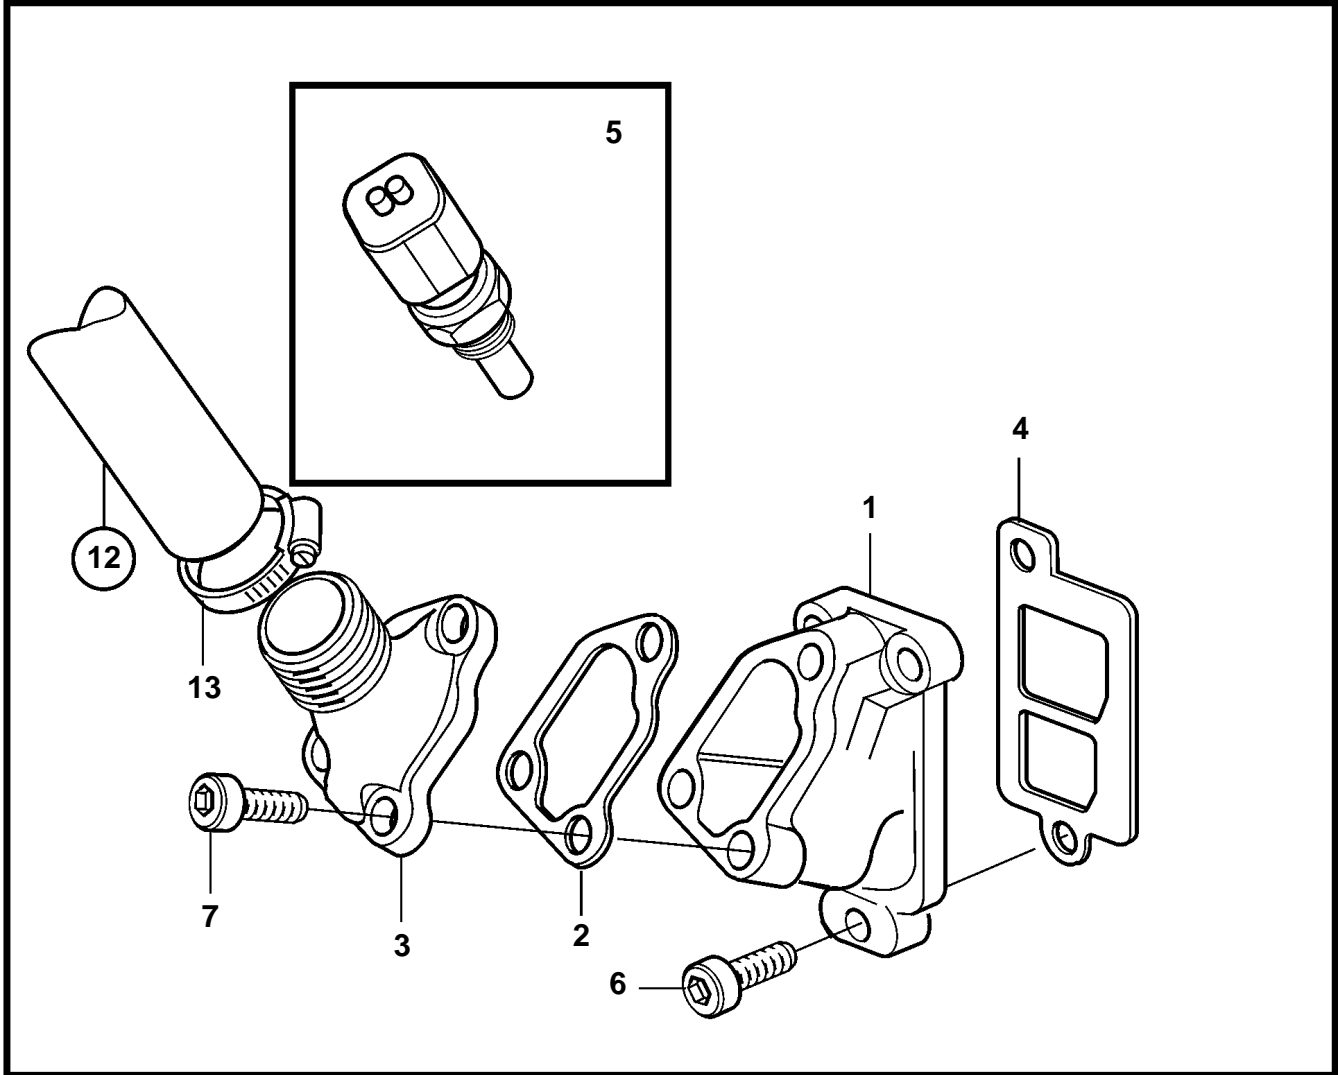

D3-110i-A, D3-130i-A, D3-160i-A, D3-130A-A, D3-160A-A

19730

D3-110i-A, D3-130i-A, D3-160i-A, D3-130A-A, D3-160A-A

REF	PART NO.	QTY	DESCRIPTION	SEE SEC.
1		1	Thermostat housing	
				6323
2		1	Gasket	
3		1	Connection pipe	
4		1	Gasket	
5	8653103	1	Temperature sensor	
6	969156	2	6 point socket screw	
7		3	6 point socket screw	
8	274216	1	Water pump kit	
9	979090	7	· Flange screw	
10	1397532	1	· Gasket	
11		1	Water pump	
12	888609	1	Hose	
				6323
13	943477	1	Hose clamp	