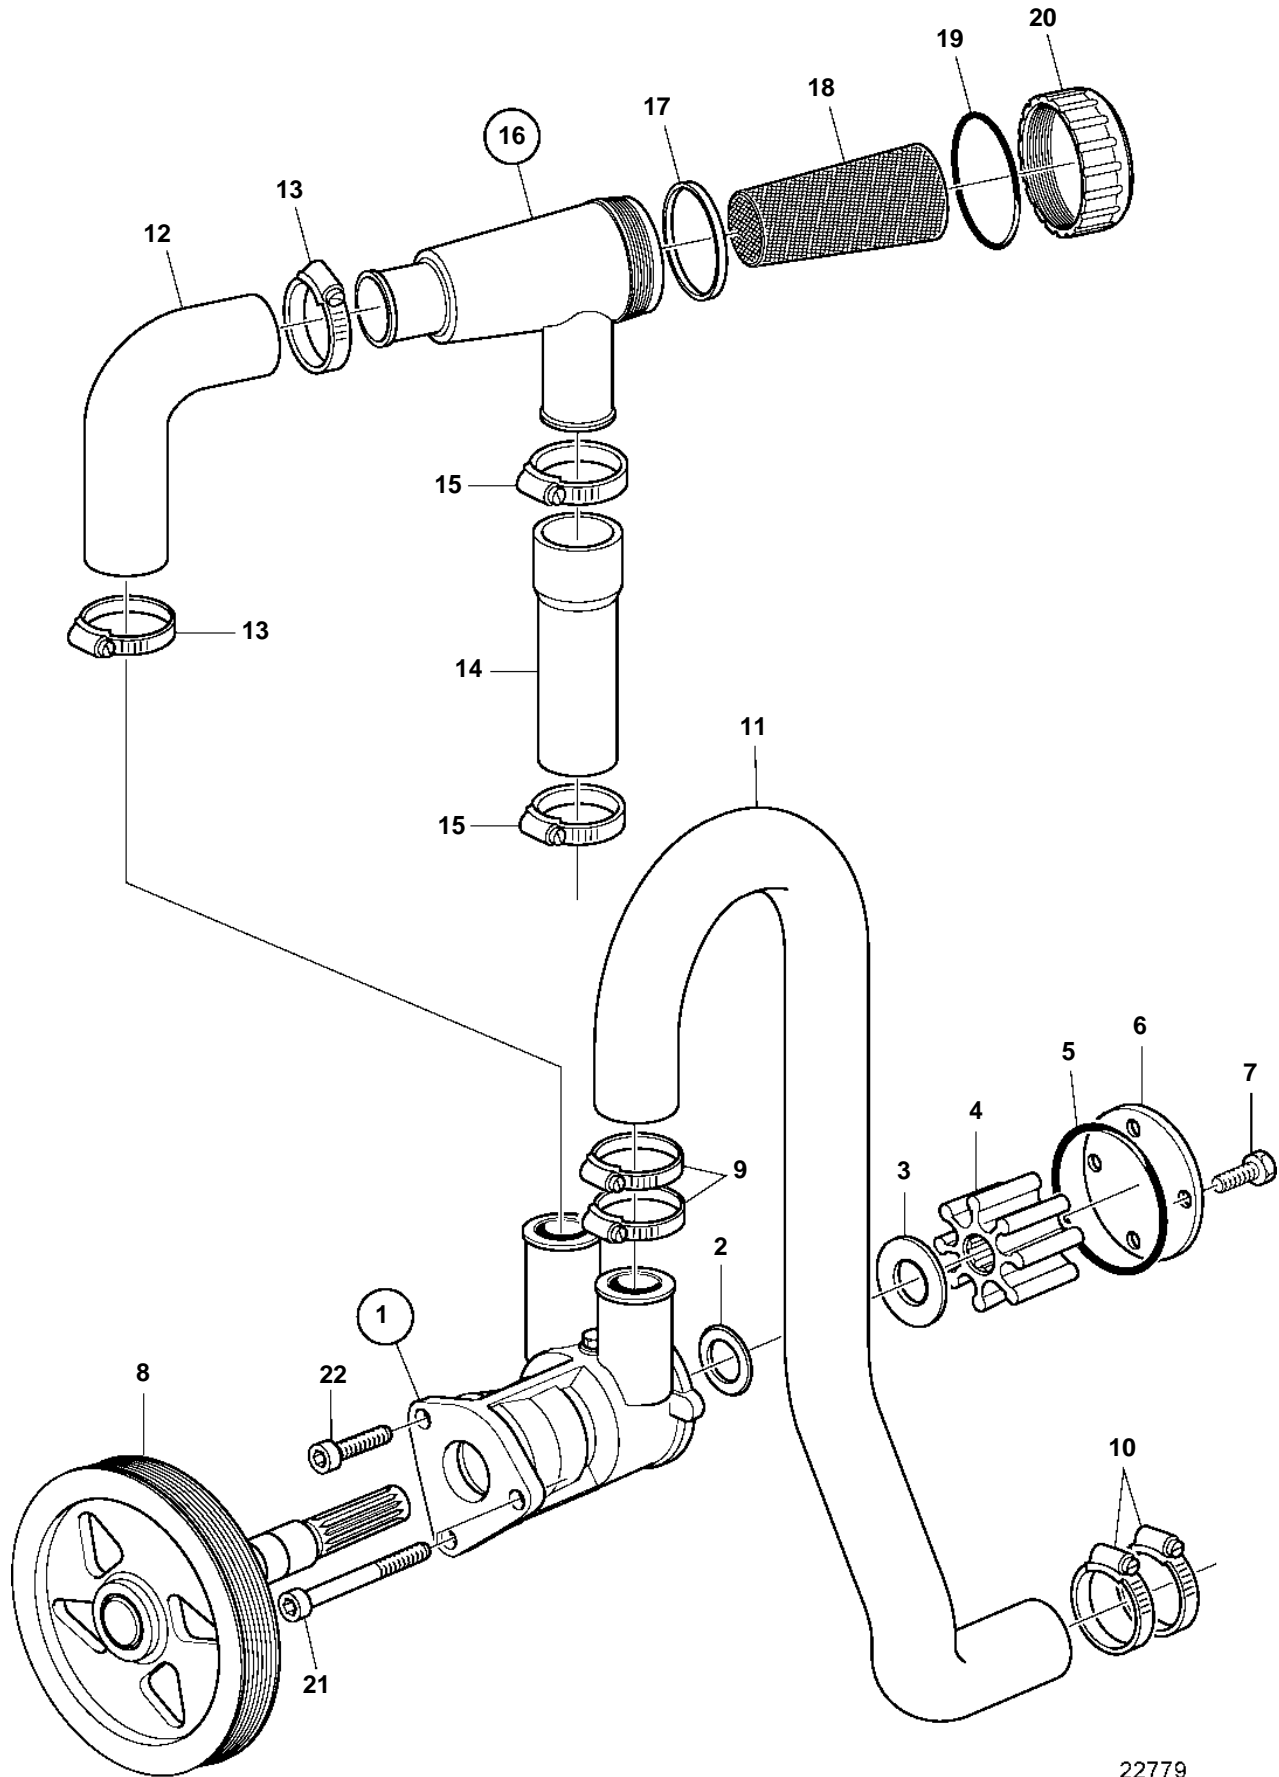

D3-160A-B, D3-190A-B

22779

D3-160A-B, D3-190A-B

REF	PART NO.	QTY	DESCRIPTION	NOTES
1	3884694	1	Sea water pump	
2	3584349	1	· Sealing ring	Included in Overhaul Kit for Sea Water Pump, 3588915
3	827247	1	· Sealing ring	Included in Overhaul Kit for Sea Water Pump, 3588915
4	3584350	1	· Impeller	Included in Overhaul Kit for Sea Water Pump, 3588915. Included in Impeller Kit 3588914
5	3583809	1	· O-ring	Included in Overhaul Kit for Sea Water Pump, 3588915. Included in Impeller Kit 3588914
6	3584353	1	· Cover	Included in Overhaul Kit for Sea Water Pump, 3588915
7	3584352	4	· Screw	Included in Overhaul Kit for Sea Water Pump, 3588915
8		1	· Pulley	
9	961669	2	Hose clamp	
10	961670	2	Hose clamp	
11	3584355	1	Hose, heat exchanger	
12	3817382	1	Hose	
13	943477	2	Hose clamp	
14	3817383	1	Hose	
15	943477	2	Hose clamp	
16	3812612	1	Sea water filter	
17	1547254		Sealing ring	
18	3812613	1	· Filter	
19	975676	1	· O-ring	
20		1	· Cover	
21	959227	2	Screw	
22	959222	1	Screw	