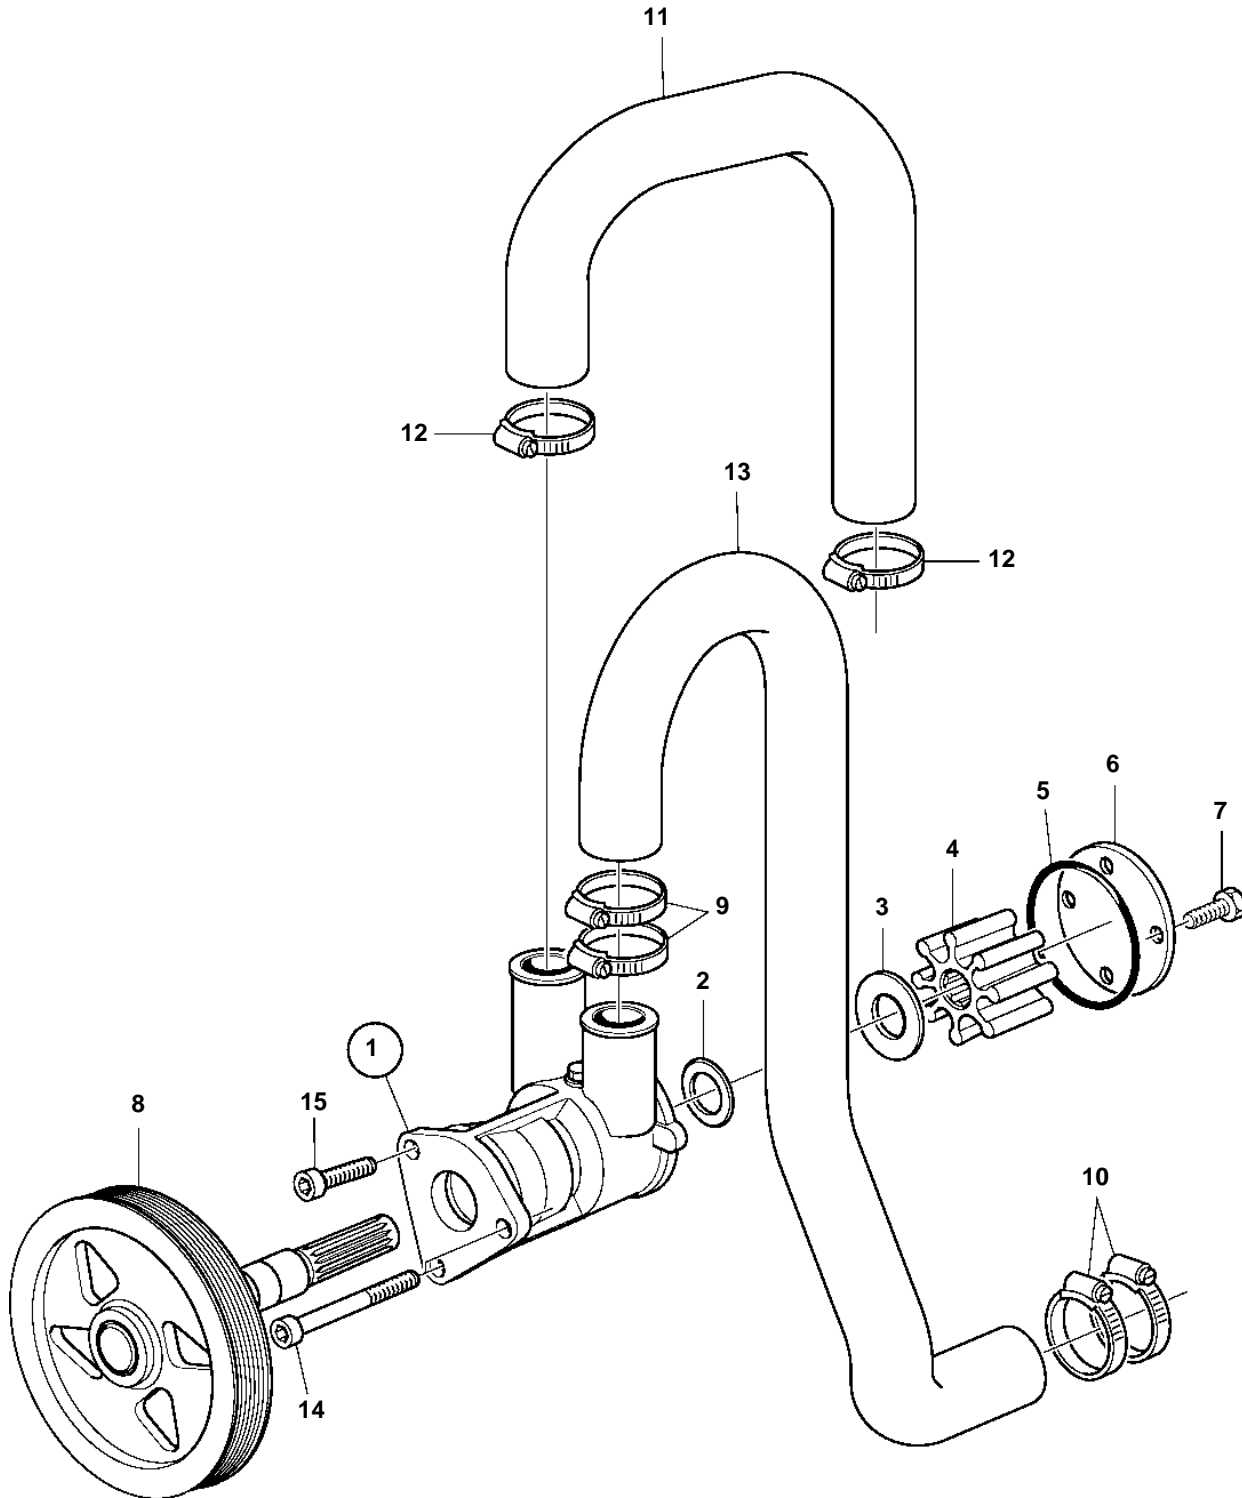

D3-160i-B, D3-190i-B

## D3-160i-B, D3-190i-B

REF	PART NO.	QTY	DESCRIPTION	NOTES
1	3884694	1	Sea water pump	
2	3584349	1	· Sealing ring	Included in Overhaul Kit for Sea Water Pump, 3588915
3	827247	1	· Sealing ring	Included in Overhaul Kit for Sea Water Pump, 3588915
4	3584350	1	· Impeller	Included in Overhaul Kit for Sea Water Pump, 3588915. Included in Impeller Kit 3588914
5	3583809	1	· O-ring	Included in Overhaul Kit for Sea Water Pump, 3588915. Included in Impeller Kit 3588914
6	3584353	1	· Cover	Included in Overhaul Kit for Sea Water Pump, 3588915
7	3584352	4	· Screw	Included in Overhaul Kit for Sea Water Pump, 3588915
8		1	· Pulley	
9	961669	2	Hose clamp	
10	961670	2	Hose clamp	
11	3584355	1	Hose, heat exchanger	
12	943477	2	Hose clamp	
13	3584356	1	Hose	
14	959227	2	Screw	
15	959222	1	Screw	