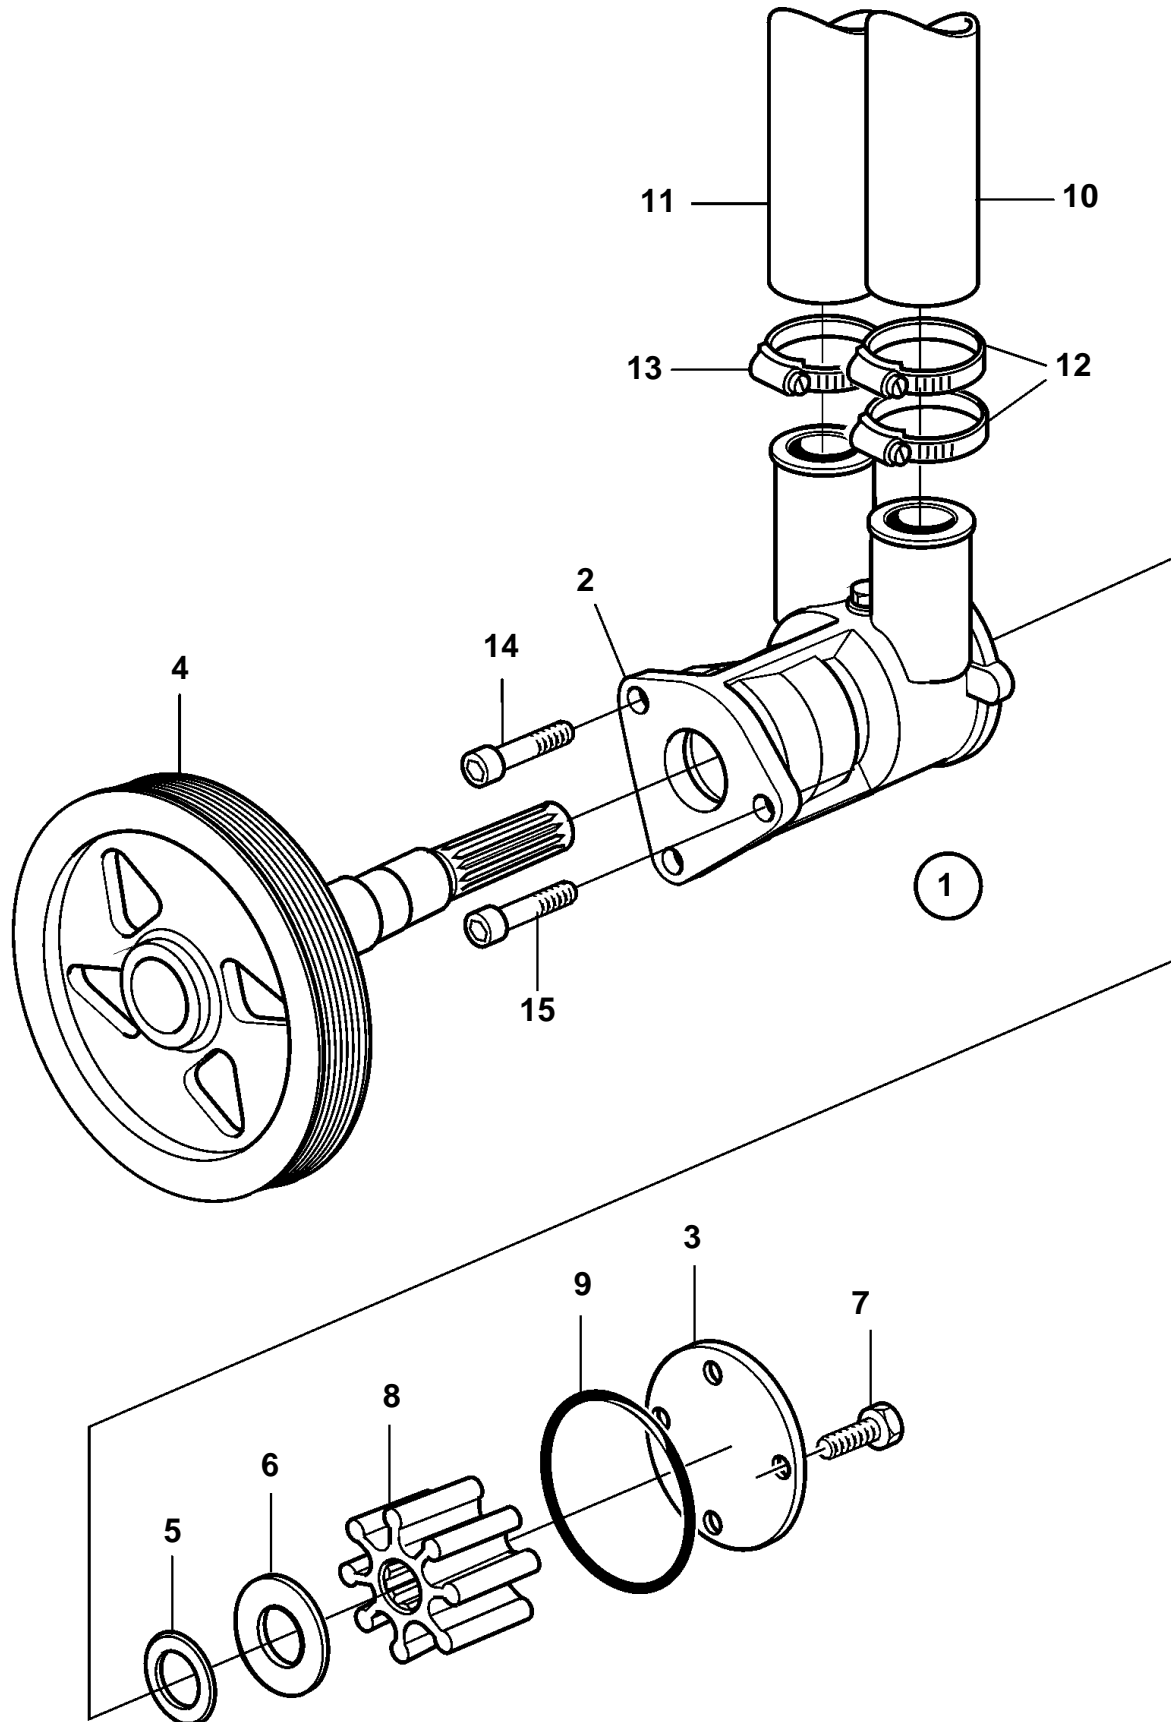

D3-110i-A, D3-130i-A, D3-160i-A, D3-130A-A, D3-160A-A

D3-110i-A, D3-130i-A, D3-160i-A, D3-130A-A, D3-160A-A

REF	PART NO.	QTY	DESCRIPTION	NOTES
1	3584343	1	Sea water pump	
2		1	· Housing	
3	3584353	1	· Cover	Included in Overhaul Kit for Sea Water Pump, 3588915
4		1	· Pulley	
5	3584349	1	· Sealing ring	Included in Overhaul Kit for Sea Water Pump, 3588915
6	827247	1	· Sealing ring	Included in Overhaul Kit for Sea Water Pump, 3588915
7	3584352	4	· Screw	M5x12mm. Included in Overhaul Kit for Sea Water Pump, 3588915
8	3584350	1	· Impeller	Included in Overhaul Kit for Sea Water Pump, 3588915. Included in Impeller Kit 3588914
9	3583809	1	· O-ring	Included in Overhaul Kit for Sea Water Pump, 3588915
10	3584356	1	Hose, oil cooler	
11	3584355	1	Hose, heat exchanger	
12	961669	2	Hose clamp	
13	943477	1	Hose clamp	
14	959222	2	Screw	M8x25mm
15	959223	1	Screw	M8x30mm